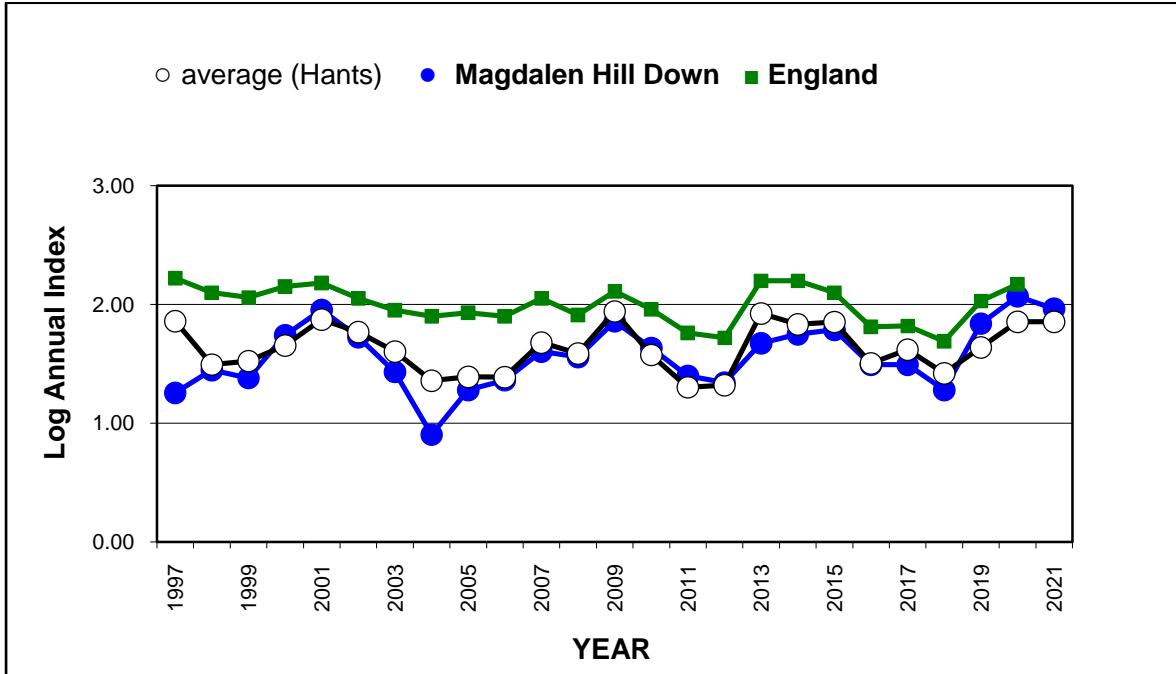

Large Skipper (*Ochlodes sylvanus*)

25 year butterfly species trends for Hampshire & Isle of Wight

Large White (*Pieris brassicae*)

25 year butterfly species trends for Hampshire & Isle of Wight

Marbled White (*Melanargia galathea*)

25 year butterfly species trends for Hampshire & Isle of Wight

Marsh Fritillary (*Euphydryas aurinia*)

25 year butterfly species trends for Hampshire & Isle of Wight

Meadow Brown (*Maniola jurtina*)

25 year butterfly species trends for Hampshire & Isle of Wight

Orange Tip (*Anthocharis cardamines*)

25 year butterfly species trends for Hampshire & Isle of Wight

Painted Lady (*Vanessa cardui*)

25 year butterfly species trends for Hampshire & Isle of Wight

Peacock (*Aglais io*)

25 year butterfly species trends for Hampshire & Isle of Wight

Pearl-bordered Fritillary (*Boloria euphrosyne*)

25 year butterfly species trends for Hampshire & Isle of Wight

Purple Emperor (*Apatura iris*)