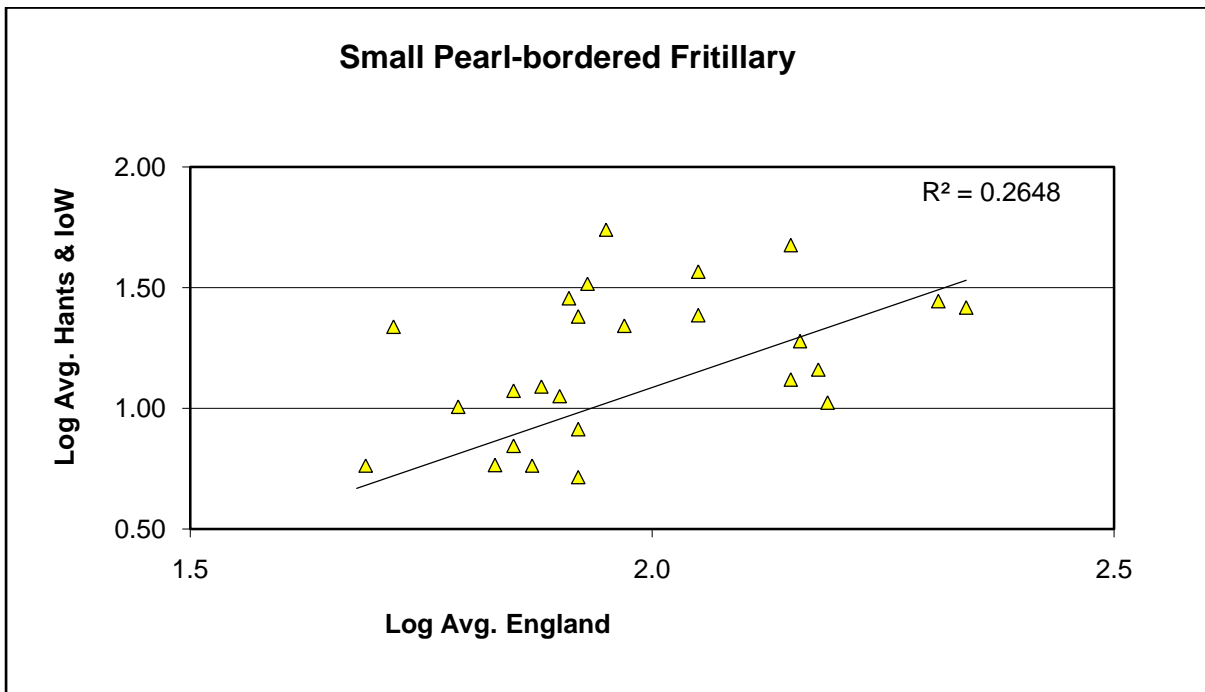

Ringlet (*Aphantopus hyperantus*)

25 year butterfly species trends for Hampshire & Isle of Wight

Silver-spotted Skipper (*Hesperia comma*)

25 year butterfly species trends for Hampshire & Isle of Wight

Silver-studded Blue (*Plebejus argus*)

25 year butterfly species trends for Hampshire & Isle of Wight

Silver-washed Fritillary (*Argynnis paphia*)

25 year butterfly species trends for Hampshire & Isle of Wight

Small Blue (*Cupido minimus*)

25 year butterfly species trends for Hampshire & Isle of Wight

Small Copper (*Lycaena phlaeas*)

25 year butterfly species trends for Hampshire & Isle of Wight

Small Heath (*Coenonympha pamphilus*)

25 year butterfly species trends for Hampshire & Isle of Wight

Small Pearl-bordered Fritillary (*Boloria selene*)

25 year butterfly species trends for Hampshire & Isle of Wight

Small Skipper (*Thymelicus sylvestris*) + Essex Skipper (*Thymelicus lineola*)

25 year butterfly species trends for Hampshire & Isle of Wight