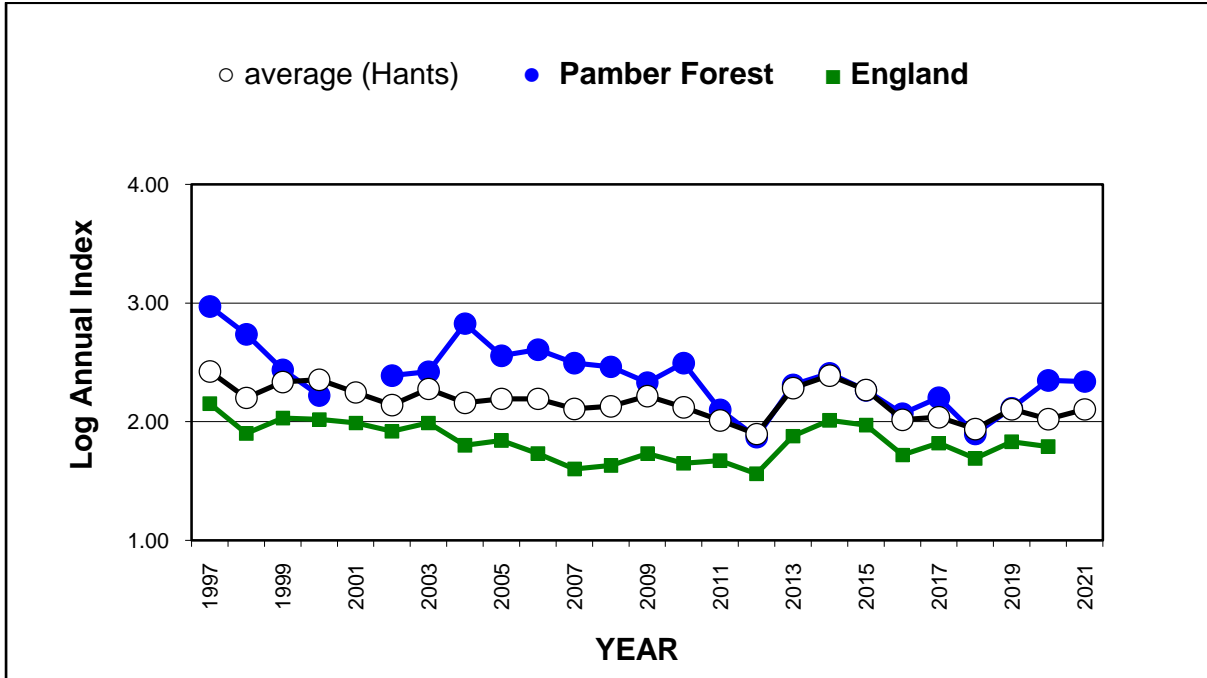

Ringlet (*Aphantopus hyperantus*)

25 year butterfly species trends for Hampshire & Isle of Wight

Silver-spotted Skipper (*Hesperia comma*)

25 year butterfly species trends for Hampshire & Isle of Wight

Silver-studded Blue (*Plebejus argus*)

25 year butterfly species trends for Hampshire & Isle of Wight

Silver-washed Fritillary (*Argynnis paphia*)

25 year butterfly species trends for Hampshire & Isle of Wight

Small Blue (*Cupido minimus*)

25 year butterfly species trends for Hampshire & Isle of Wight

Small Copper (*Lycaena phlaeas*)

25 year butterfly species trends for Hampshire & Isle of Wight

Small Heath (*Coenonympha pamphilus*)

25 year butterfly species trends for Hampshire & Isle of Wight

Small Pearl-bordered Fritillary (*Boloria selene*)

25 year butterfly species trends for Hampshire & Isle of Wight

Small Skipper (*Thymelicus sylvestris*) + Essex Skipper (*Thymelicus lineola*)

25 year butterfly species trends for Hampshire & Isle of Wight