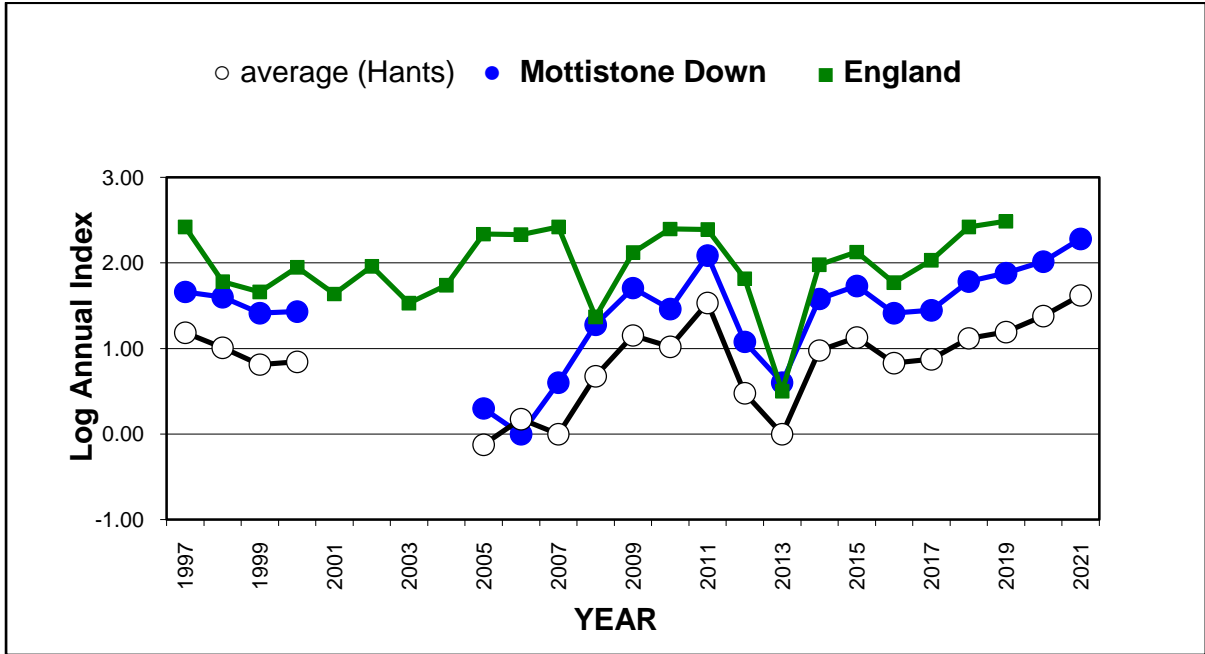

Common Blue (*Polyommatus icarus*)

25 year butterfly species trends for Hampshire & Isle of Wight

Dark Green Fritillary (*Speyeria aglaja*)

25 year butterfly species trends for Hampshire & Isle of Wight

Duke of Burgundy (*Hamearis lucina*)

25 year butterfly species trends for Hampshire & Isle of Wight

Gatekeeper (*Pyronia tithonus*)

25 year butterfly species trends for Hampshire & Isle of Wight

Glanville Fritillary (*Melitaea cinxia*)

25 year butterfly species trends for Hampshire & Isle of Wight

Grayling (*Hipparchia semele*)

25 year butterfly species trends for Hampshire & Isle of Wight

Green Hairstreak (*Callophrys rubi*)

25 year butterfly species trends for Hampshire & Isle of Wight

Green-veined White (*Pieris napi*)

25 year butterfly species trends for Hampshire & Isle of Wight

Grizzled Skipper (*Pyrgus malvae*)

25 year butterfly species trends for Hampshire & Isle of Wight

Holly Blue (*Celastrina argiolus*)

25 year butterfly species trends for Hampshire & Isle of Wight