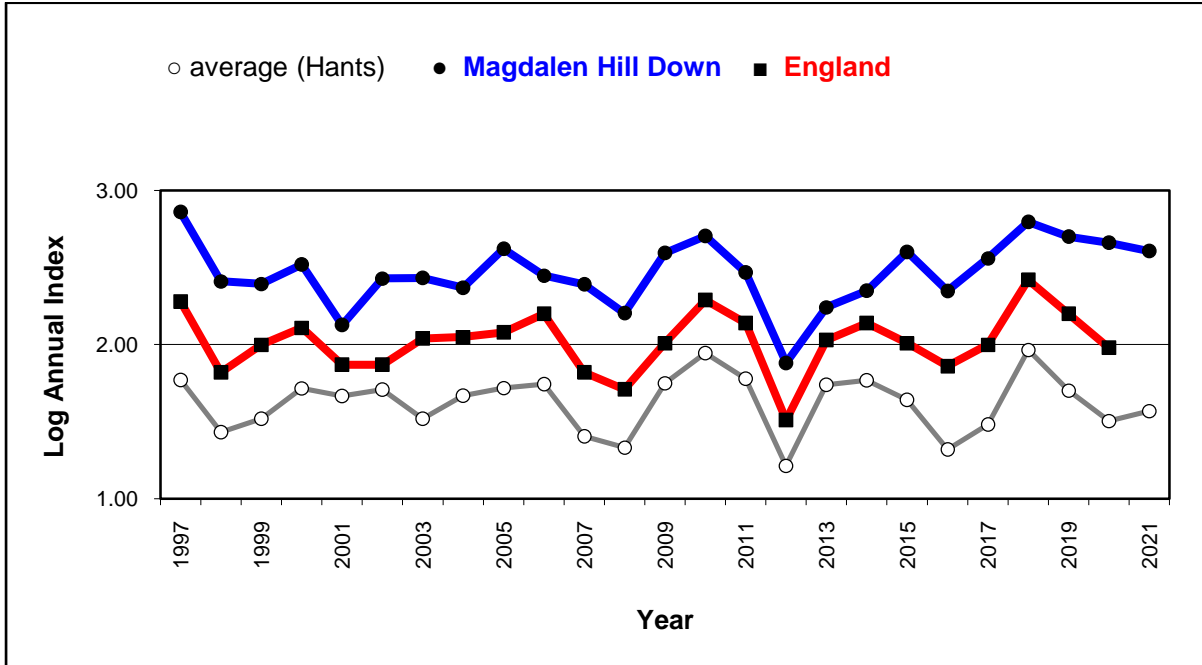

25 year butterfly species trends for Hampshire & Isle of Wight

Adonis Blue (*Polyommatus bellargus*)

25 year butterfly species trends for Hampshire & Isle of Wight

Brimstone (*Gonepteryx rhamni*)

25 year butterfly species trends for Hampshire & Isle of Wight

Brown Argus (*Aricia agestis*)

25 year butterfly species trends for Hampshire & Isle of Wight

Brown Hairstreak (*Thecla betulae*)

25 year butterfly species trends for Hampshire & Isle of Wight

Chalk Hill Blue (*Polyommatus coridon*)