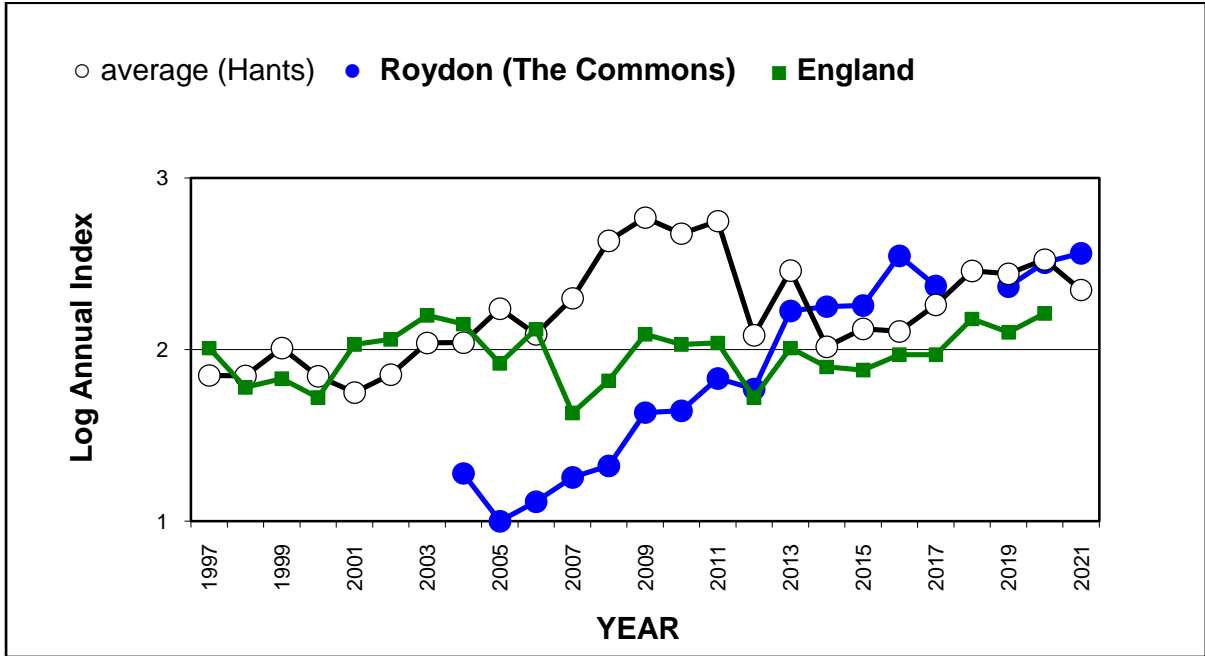

25 year butterfly species trends for Hampshire & Isle of Wight

Pearl-bordered Fritillary (*Boloria euphrosyne*)

25 year butterfly species trends for Hampshire & Isle of Wight

Purple Emperor (*Apatura iris*)

25 year butterfly species trends for Hampshire & Isle of Wight

Purple Hairstreak (*Favonius quercus*)

25 year butterfly species trends for Hampshire & Isle of Wight

Red Admiral (*Vanessa atalanta*)

25 year butterfly species trends for Hampshire & Isle of Wight

Ringlet (*Aphantopus hyperantus*)

25 year butterfly species trends for Hampshire & Isle of Wight

Silver-spotted Skipper (*Hesperia comma*)

25 year butterfly species trends for Hampshire & Isle of Wight

Silver-studded Blue (*Plebejus argus*)

25 year butterfly species trends for Hampshire & Isle of Wight

Silver-washed Fritillary (*Argynnis paphia*)

25 year butterfly species trends for Hampshire & Isle of Wight

Small Blue (*Cupido minimus*)

25 year butterfly species trends for Hampshire & Isle of Wight