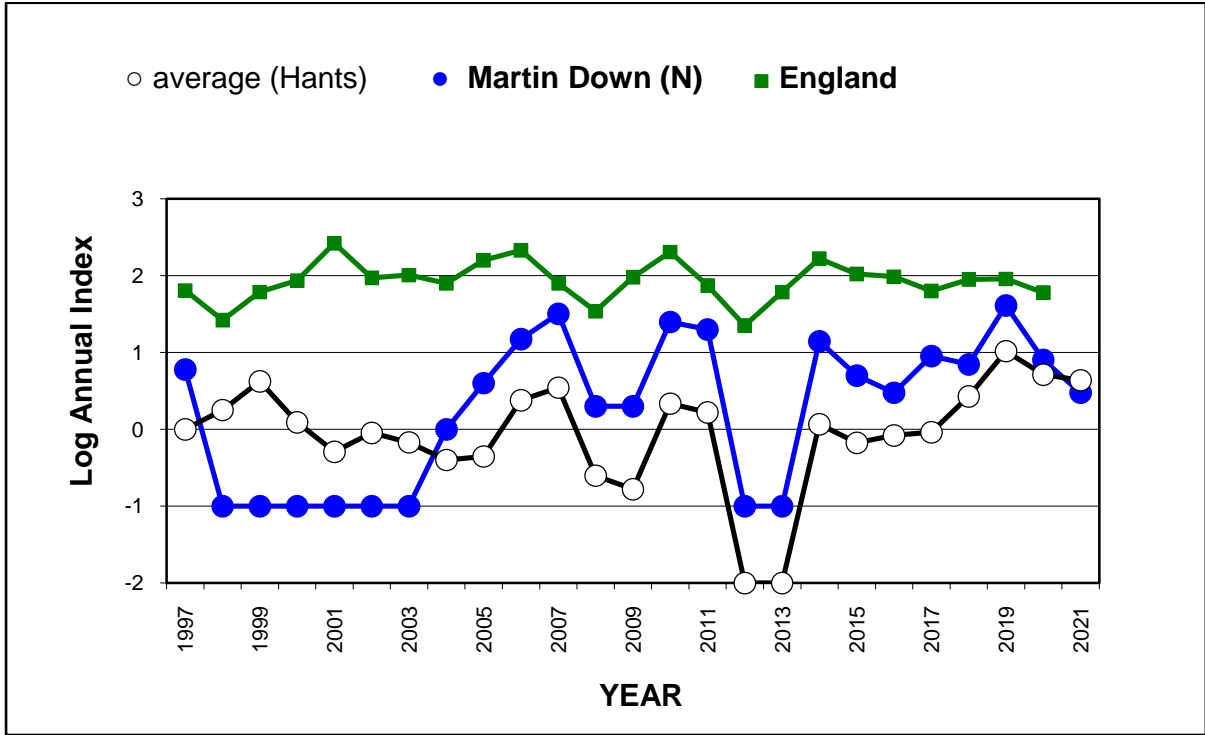

25 year butterfly species trends for Hampshire & Isle of Wight

Grizzled Skipper (*Pyrgus malvae*)

25 year butterfly species trends for Hampshire & Isle of Wight

Holly Blue (*Celastrina argiolus*)

25 year butterfly species trends for Hampshire & Isle of Wight

Large Skipper (*Ochlodes sylvanus*)

25 year butterfly species trends for Hampshire & Isle of Wight

Large White (*Pieris brassicae*)

25 year butterfly species trends for Hampshire & Isle of Wight

Marbled White (*Melanargia galathea*)

25 year butterfly species trends for Hampshire & Isle of Wight

Marsh Fritillary (*Euphydryas aurinia*)

25 year butterfly species trends for Hampshire & Isle of Wight

Meadow Brown (*Maniola jurtina*)

25 year butterfly species trends for Hampshire & Isle of Wight