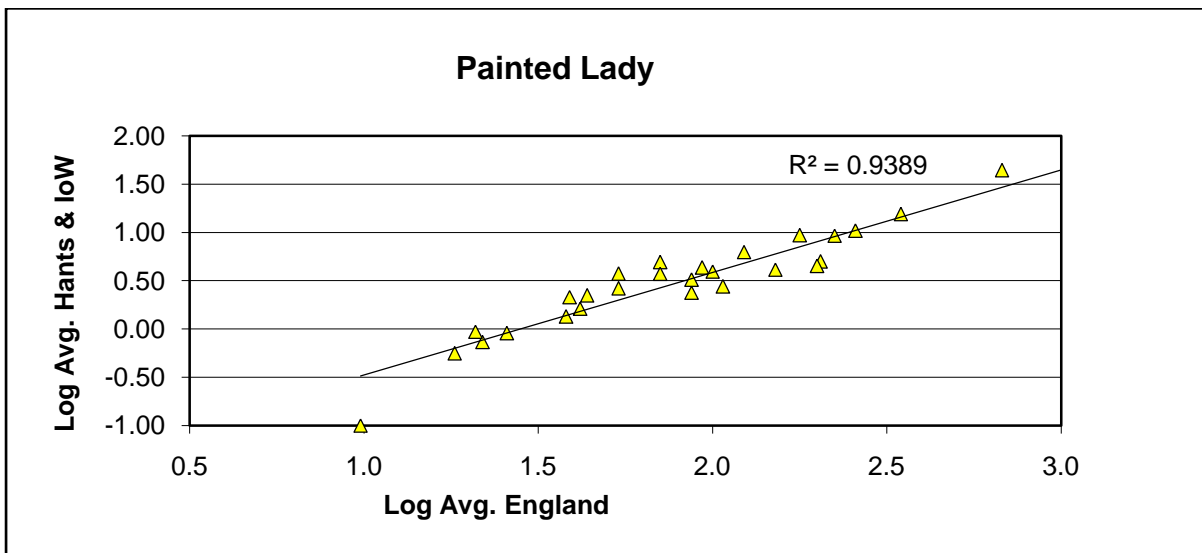

25 year butterfly species trends for Hampshire & Isle of Wight

Painted Lady (*Vanessa cardui*)