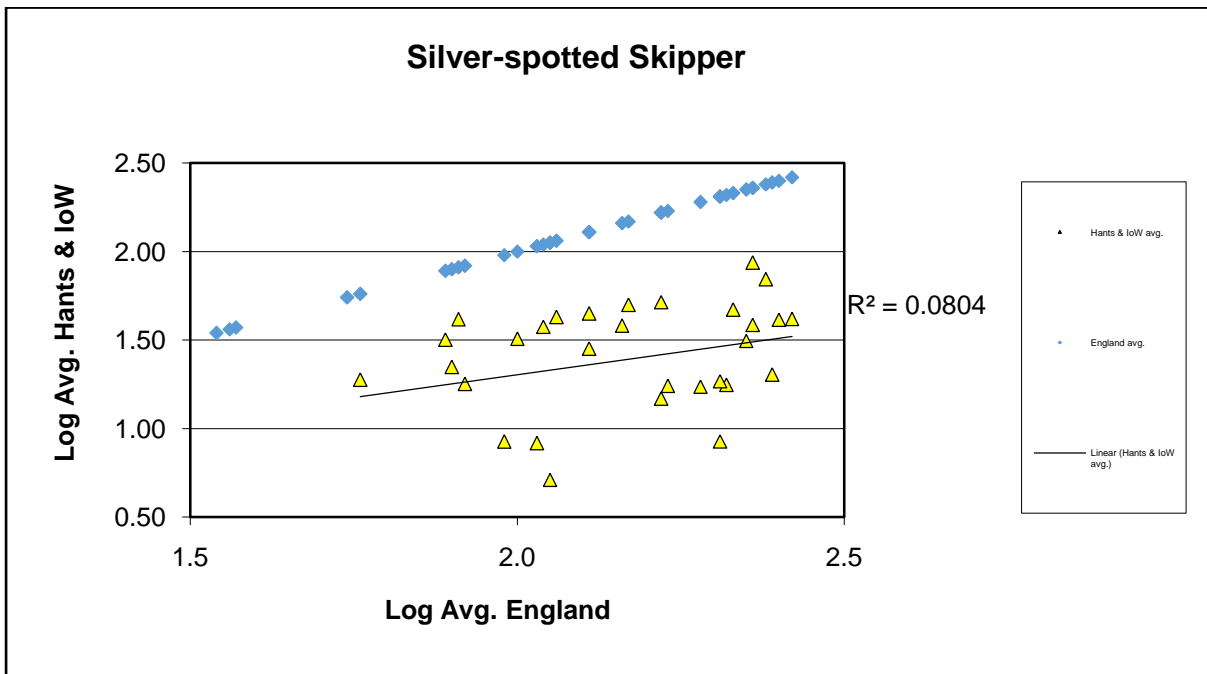

25 year butterfly species trends for Hampshire & Isle of Wight

Pearl-bordered Fritillary (*Boloria euphrosyne*)

25 year butterfly species trends for Hampshire & Isle of Wight

Purple Emperor (*Apatura iris*)

25 year butterfly species trends for Hampshire & Isle of Wight

Purple Hairstreak (*Favonius quercus*)

25 year butterfly species trends for Hampshire & Isle of Wight

Red Admiral (*Vanessa atalanta*)

25 year butterfly species trends for Hampshire & Isle of Wight

Ringlet (*Aphantopus hyperantus*)

25 year butterfly species trends for Hampshire & Isle of Wight

Silver-spotted Skipper (*Hesperia comma*)

25 year butterfly species trends for Hampshire & Isle of Wight

Silver-studded Blue (*Plebejus argus*)