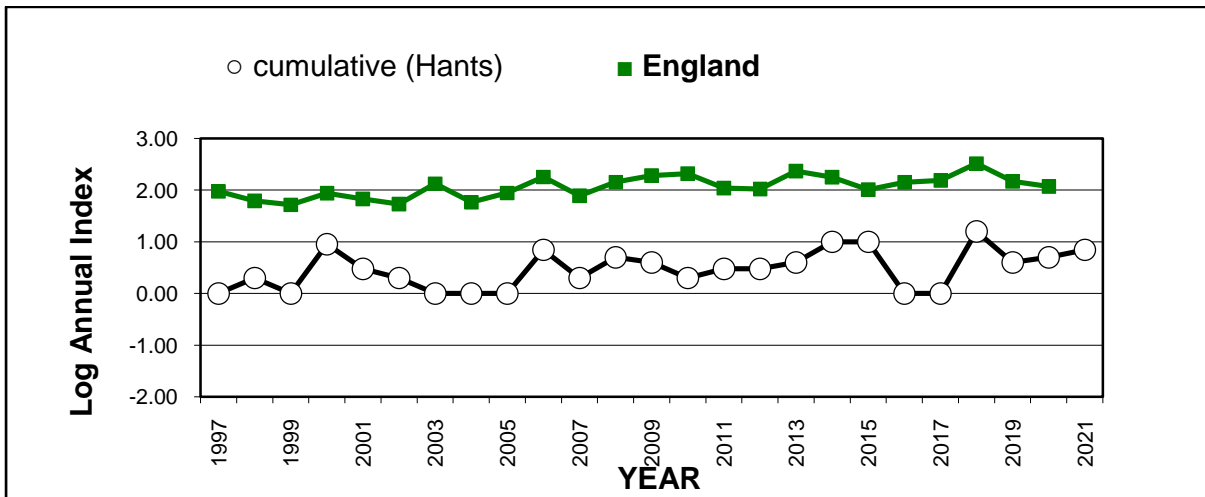

Orange Tip (*Anthocharis cardamines*)

25 year butterfly species trends for Hampshire & Isle of Wight

Painted Lady (*Vanessa cardui*)

25 year butterfly species trends for Hampshire & Isle of Wight

Peacock (*Aglais io*)

25 year butterfly species trends for Hampshire & Isle of Wight

Pearl-bordered Fritillary (*Boloria euphrosyne*)

25 year butterfly species trends for Hampshire & Isle of Wight

Purple Emperor (*Apatura iris*)

25 year butterfly species trends for Hampshire & Isle of Wight

Purple Hairstreak (*Favonius quercus*)

25 year butterfly species trends for Hampshire & Isle of Wight

Red Admiral (*Vanessa atalanta*)

25 year butterfly species trends for Hampshire & Isle of Wight

Ringlet (*Aphantopus hyperantus*)

25 year butterfly species trends for Hampshire & Isle of Wight

Silver-spotted Skipper (*Hesperia comma*)

25 year butterfly species trends for Hampshire & Isle of Wight

Silver-studded Blue (*Plebejus argus*)