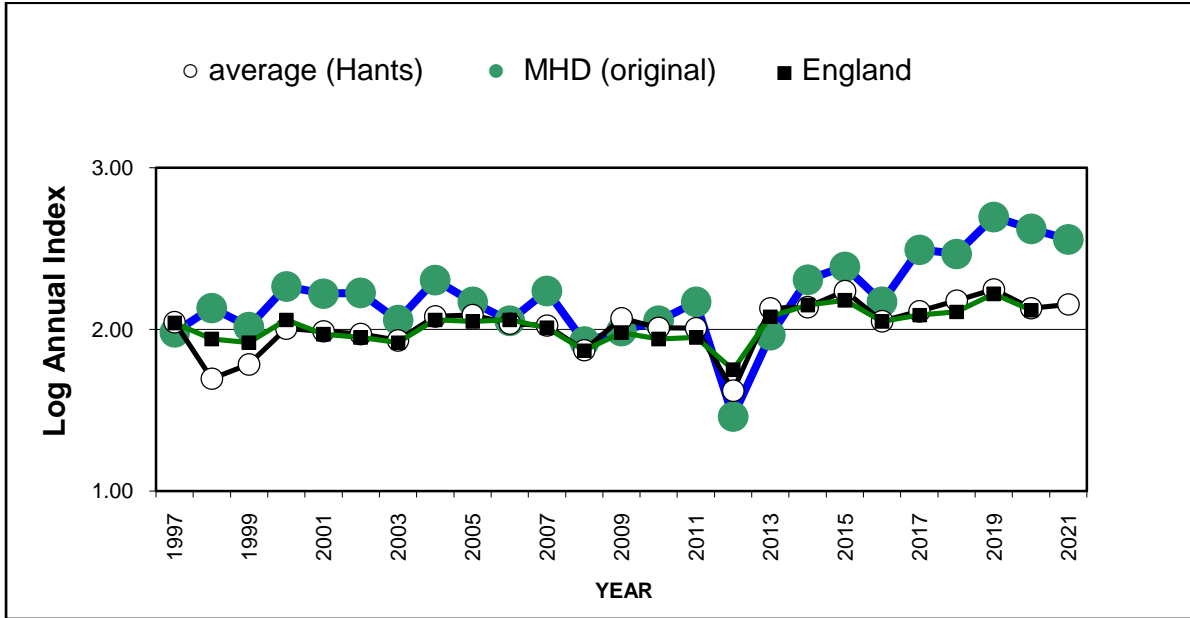

25 year butterfly species trends for Hampshire & Isle of Wight

Adonis Blue (*Polyommatus bellargus*)

25 year butterfly species trends for Hampshire & Isle of Wight

Brimstone (*Gonepteryx rhamni*)

25 year butterfly species trends for Hampshire & Isle of Wight

Brown Argus (*Aricia agestis*)

25 year butterfly species trends for Hampshire & Isle of Wight

Brown Hairstreak (*Thecla betulae*)

25 year butterfly species trends for Hampshire & Isle of Wight

Chalk Hill Blue (*Polyommatus coridon*)