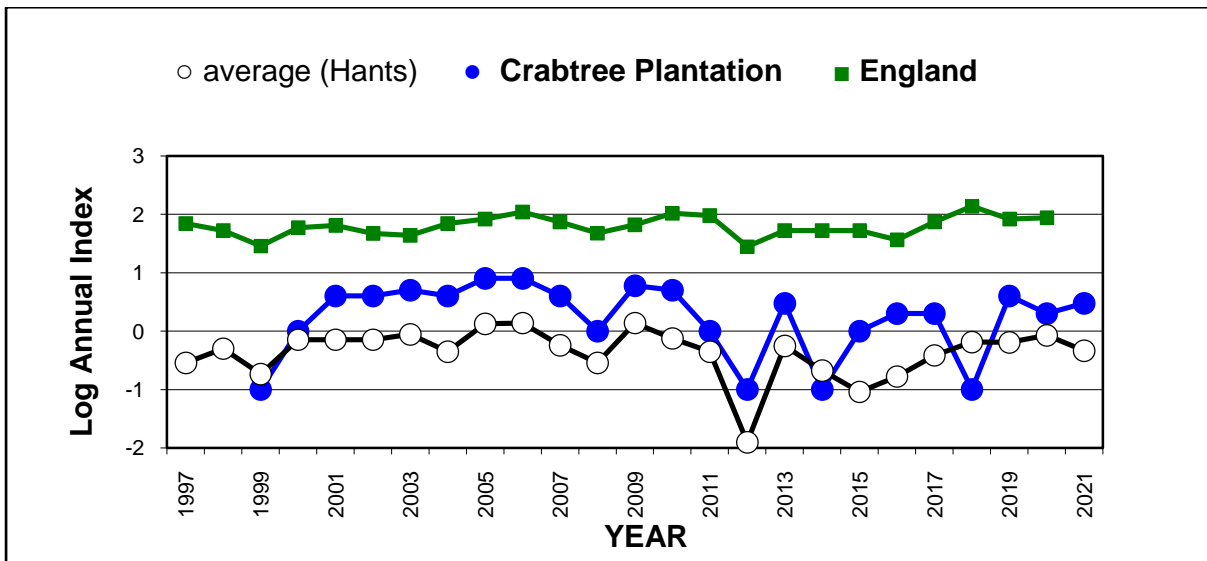

25 year butterfly species trends for Hampshire & Isle of Wight

Small Skipper (*Thymelicus sylvestris*) + Essex Skipper (*Thymelicus lineola*)

25 year butterfly species trends for Hampshire & Isle of Wight

Small Tortoiseshell (*Aglais urticae*)

25 year butterfly species trends for Hampshire & Isle of Wight

Small White (*Pieris rapae*)

25 year butterfly species trends for Hampshire & Isle of Wight

Speckled Wood (*Pararge aegeria*)

25 year butterfly species trends for Hampshire & Isle of Wight

Wall (*Lasiommata megera*)

25 year butterfly species trends for Hampshire & Isle of Wight

White Admiral (*Limenitis camilla*)

25 year butterfly species trends for Hampshire & Isle of Wight

White-letter Hairstreak (*Satyrrium w-album*)

Graphs compiled by Andy Barker

25 January 2022