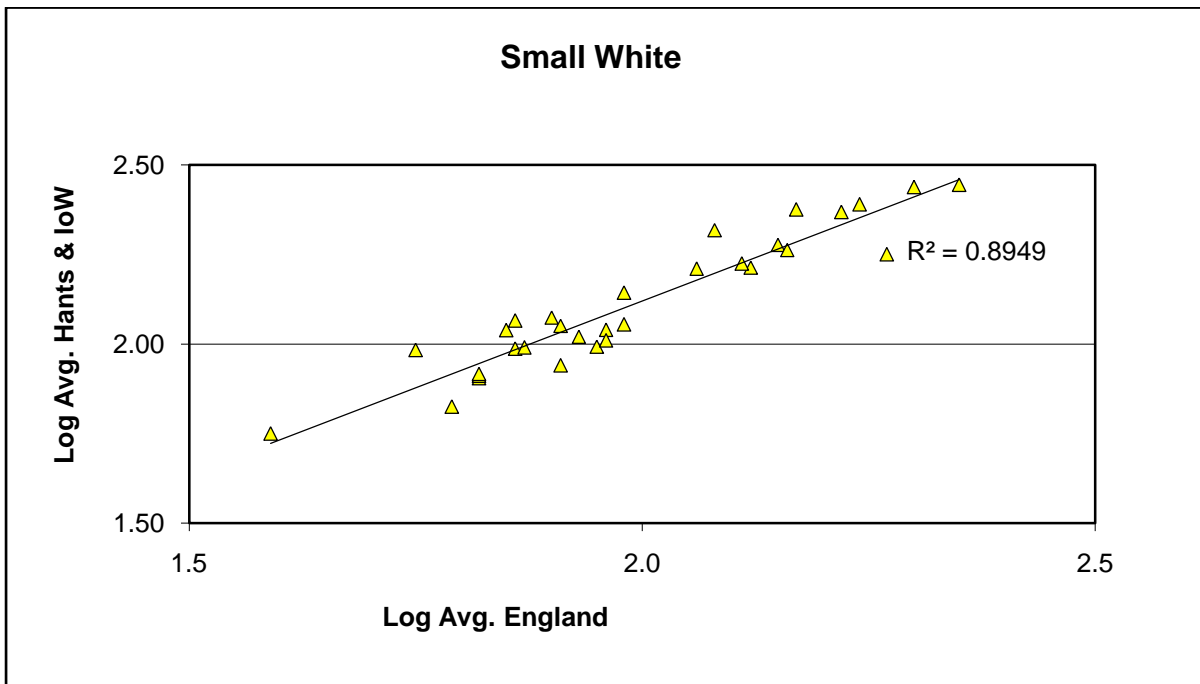

Small Copper (*Lycaena phlaeas*)

25 year butterfly species trends for Hampshire & Isle of Wight

Small Heath (*Coenonympha pamphilus*)

25 year butterfly species trends for Hampshire & Isle of Wight

Small Pearl-bordered Fritillary (*Boloria selene*)

25 year butterfly species trends for Hampshire & Isle of Wight

Small Skipper (*Thymelicus sylvestris*) + Essex Skipper (*Thymelicus lineola*)

25 year butterfly species trends for Hampshire & Isle of Wight

Small Tortoiseshell (*Aglais urticae*)

25 year butterfly species trends for Hampshire & Isle of Wight

Small White (*Pieris rapae*)

25 year butterfly species trends for Hampshire & Isle of Wight

Speckled Wood (*Pararge aegeria*)

25 year butterfly species trends for Hampshire & Isle of Wight

Wall (*Lasiommata megera*)

25 year butterfly species trends for Hampshire & Isle of Wight

White Admiral (*Limenitis camilla*)

25 year butterfly species trends for Hampshire & Isle of Wight