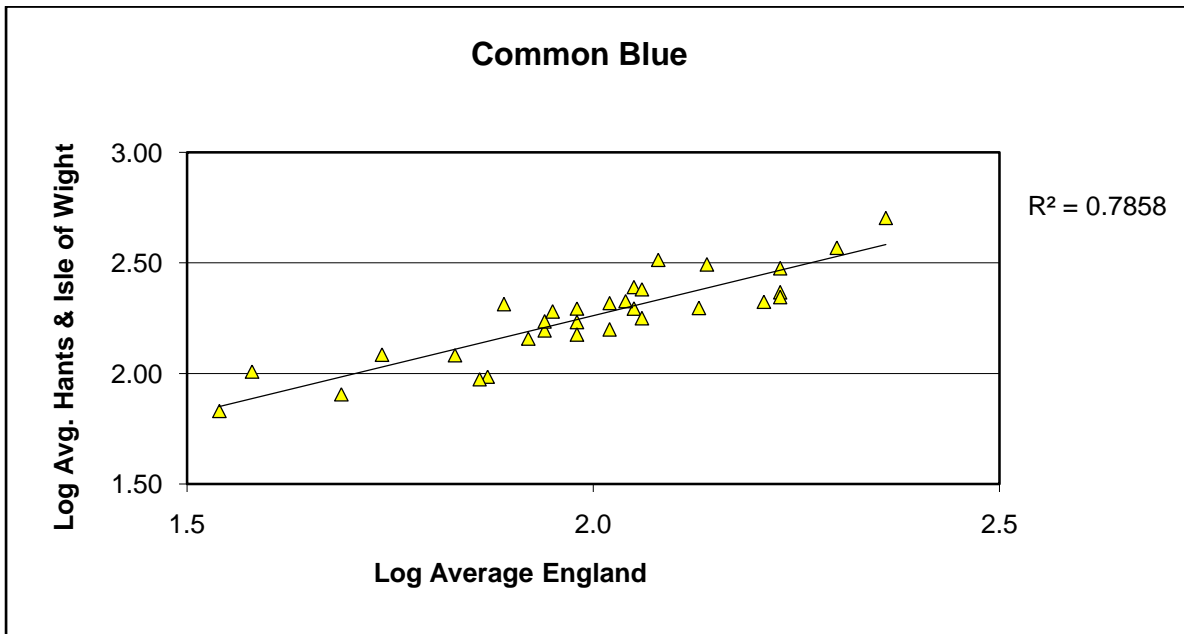

25 year butterfly species trends for Hampshire & Isle of Wight

Common Blue (*Polyommatus icarus*)