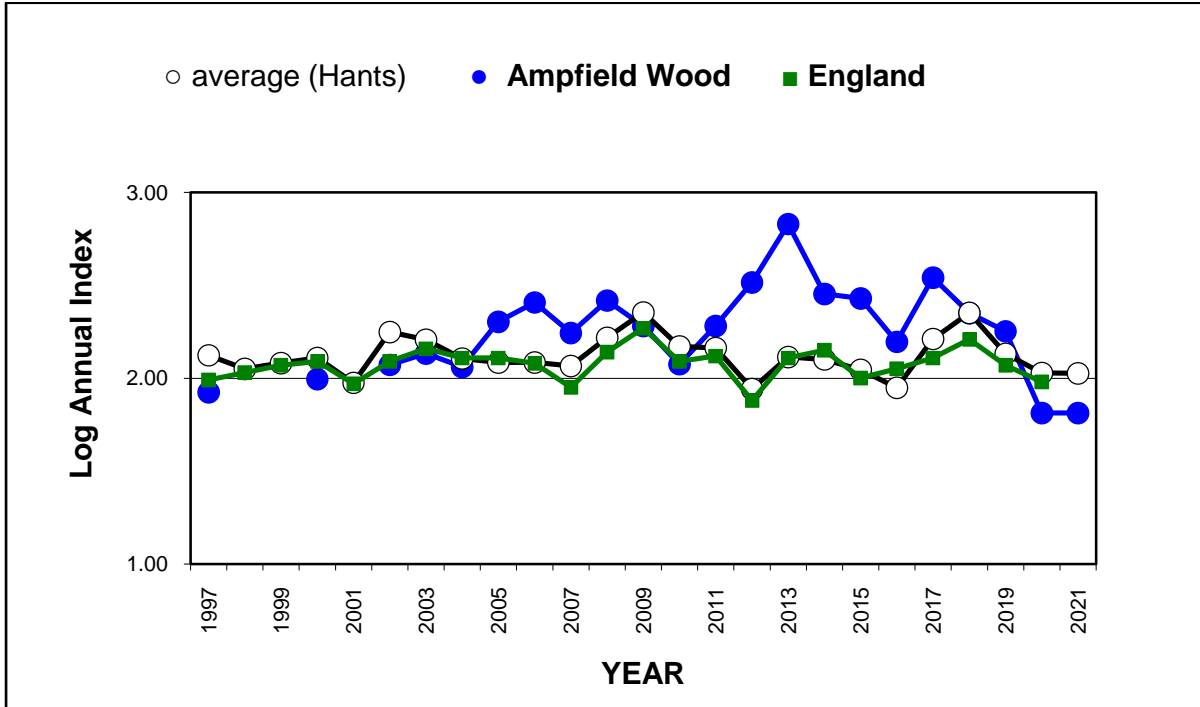

Small Copper (*Lycaena phlaeas*)

25 year butterfly species trends for Hampshire & Isle of Wight

Small Heath (*Coenonympha pamphilus*)

25 year butterfly species trends for Hampshire & Isle of Wight

Small Pearl-bordered Fritillary (*Boloria selene*)

25 year butterfly species trends for Hampshire & Isle of Wight

Small Skipper (*Thymelicus sylvestris*) + Essex Skipper (*Thymelicus lineola*)

25 year butterfly species trends for Hampshire & Isle of Wight

Small Tortoiseshell (*Aglais urticae*)

25 year butterfly species trends for Hampshire & Isle of Wight

Small White (*Pieris rapae*)

25 year butterfly species trends for Hampshire & Isle of Wight

Speckled Wood (*Pararge aegeria*)

25 year butterfly species trends for Hampshire & Isle of Wight

Wall (*Lasiommata megera*)

25 year butterfly species trends for Hampshire & Isle of Wight

White Admiral (*Limenitis camilla*)

25 year butterfly species trends for Hampshire & Isle of Wight