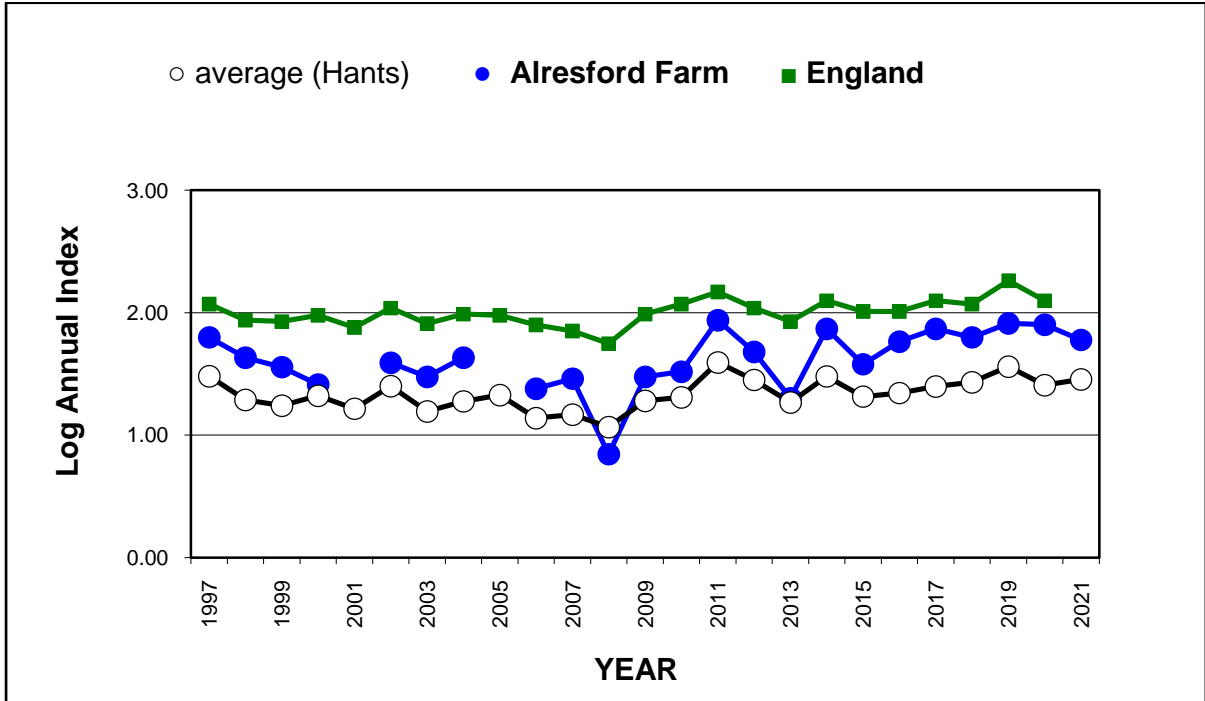

25 year butterfly species trends for Hampshire & Isle of Wight

Grizzled Skipper (*Pyrgus malvae*)

25 year butterfly species trends for Hampshire & Isle of Wight

Holly Blue (*Celastrina argiolus*)

25 year butterfly species trends for Hampshire & Isle of Wight

Large Skipper (*Ochlodes sylvanus*)

25 year butterfly species trends for Hampshire & Isle of Wight

Large White (*Pieris brassicae*)

25 year butterfly species trends for Hampshire & Isle of Wight

Marbled White (*Melanargia galathea*)

25 year butterfly species trends for Hampshire & Isle of Wight

Marsh Fritillary (*Euphydryas aurinia*)

25 year butterfly species trends for Hampshire & Isle of Wight

Meadow Brown (*Maniola jurtina*)

25 year butterfly species trends for Hampshire & Isle of Wight

Orange Tip (*Anthocharis cardamines*)

25 year butterfly species trends for Hampshire & Isle of Wight

Painted Lady (*Vanessa cardui*)

25 year butterfly species trends for Hampshire & Isle of Wight

Peacock (*Aglais io*)