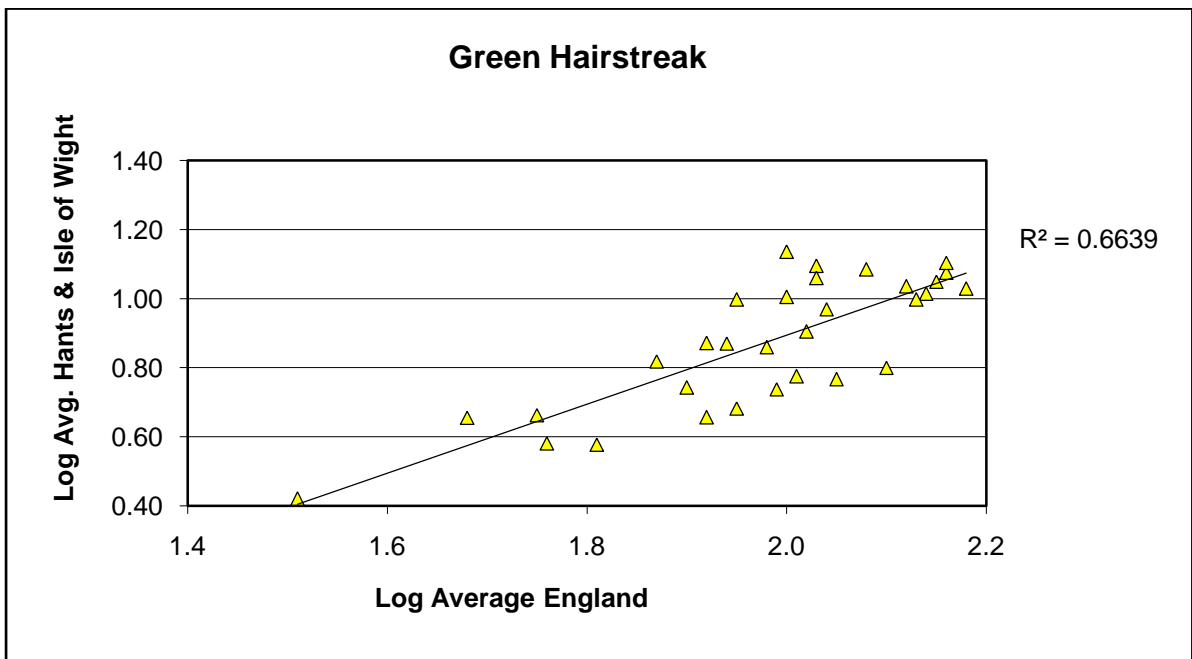

Common Blue (*Polyommatus icarus*)

25 year butterfly species trends for Hampshire & Isle of Wight

Dark Green Fritillary (*Speyeria aglaja*)

25 year butterfly species trends for Hampshire & Isle of Wight

Duke of Burgundy (*Hamearis lucina*)

25 year butterfly species trends for Hampshire & Isle of Wight

Gatekeeper (*Pyronia tithonus*)

25 year butterfly species trends for Hampshire & Isle of Wight

Glanville Fritillary (*Melitaea cinxia*)

25 year butterfly species trends for Hampshire & Isle of Wight

Grayling (*Hipparchia semele*)

25 year butterfly species trends for Hampshire & Isle of Wight

Green Hairstreak (*Callophrys rubi*)

25 year butterfly species trends for Hampshire & Isle of Wight

Green-veined White (*Pieris napi*)

25 year butterfly species trends for Hampshire & Isle of Wight

Grizzled Skipper (*Pyrgus malvae*)

25 year butterfly species trends for Hampshire & Isle of Wight

Holly Blue (*Celastrina argiolus*)

25 year butterfly species trends for Hampshire & Isle of Wight