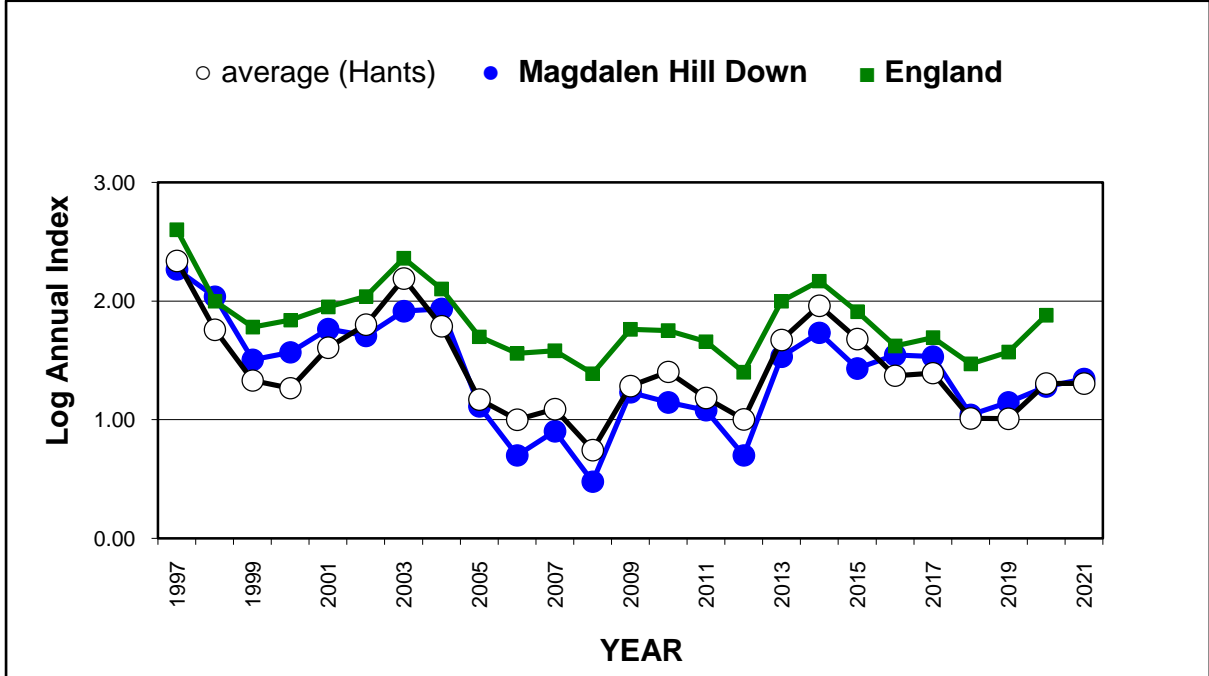

Small Copper (*Lycaena phlaeas*)

25 year butterfly species trends for Hampshire & Isle of Wight

Small Heath (*Coenonympha pamphilus*)

25 year butterfly species trends for Hampshire & Isle of Wight

Small Pearl-bordered Fritillary (*Boloria selene*)

25 year butterfly species trends for Hampshire & Isle of Wight

Small Skipper (*Thymelicus sylvestris*) + Essex Skipper (*Thymelicus lineola*)

25 year butterfly species trends for Hampshire & Isle of Wight

Small Tortoiseshell (*Aglais urticae*)

25 year butterfly species trends for Hampshire & Isle of Wight

Small White (*Pieris rapae*)

25 year butterfly species trends for Hampshire & Isle of Wight

Speckled Wood (*Pararge aegeria*)

25 year butterfly species trends for Hampshire & Isle of Wight

Wall (*Lasiommata megera*)

25 year butterfly species trends for Hampshire & Isle of Wight

White Admiral (*Limenitis camilla*)

25 year butterfly species trends for Hampshire & Isle of Wight