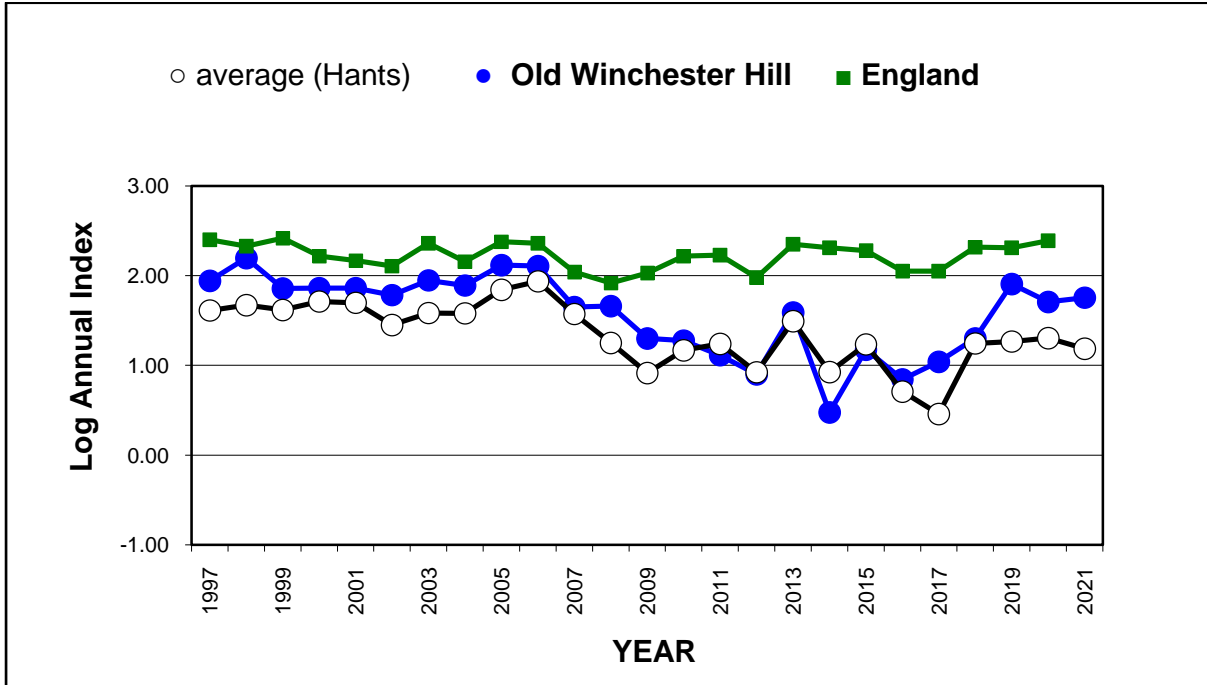

25 year butterfly species trends for Hampshire & Isle of Wight

Pearl-bordered Fritillary (*Boloria euphrosyne*)

25 year butterfly species trends for Hampshire & Isle of Wight

Purple Emperor (*Apatura iris*)

25 year butterfly species trends for Hampshire & Isle of Wight

Purple Hairstreak (*Favonius quercus*)

25 year butterfly species trends for Hampshire & Isle of Wight

Red Admiral (*Vanessa atalanta*)

25 year butterfly species trends for Hampshire & Isle of Wight

Ringlet (*Aphantopus hyperantus*)

25 year butterfly species trends for Hampshire & Isle of Wight

Silver-spotted Skipper (*Hesperia comma*)

25 year butterfly species trends for Hampshire & Isle of Wight

Silver-studded Blue (*Plebejus argus*)

25 year butterfly species trends for Hampshire & Isle of Wight

Silver-washed Fritillary (*Argynnis paphia*)

25 year butterfly species trends for Hampshire & Isle of Wight

Small Blue (*Cupido minimus*)

25 year butterfly species trends for Hampshire & Isle of Wight