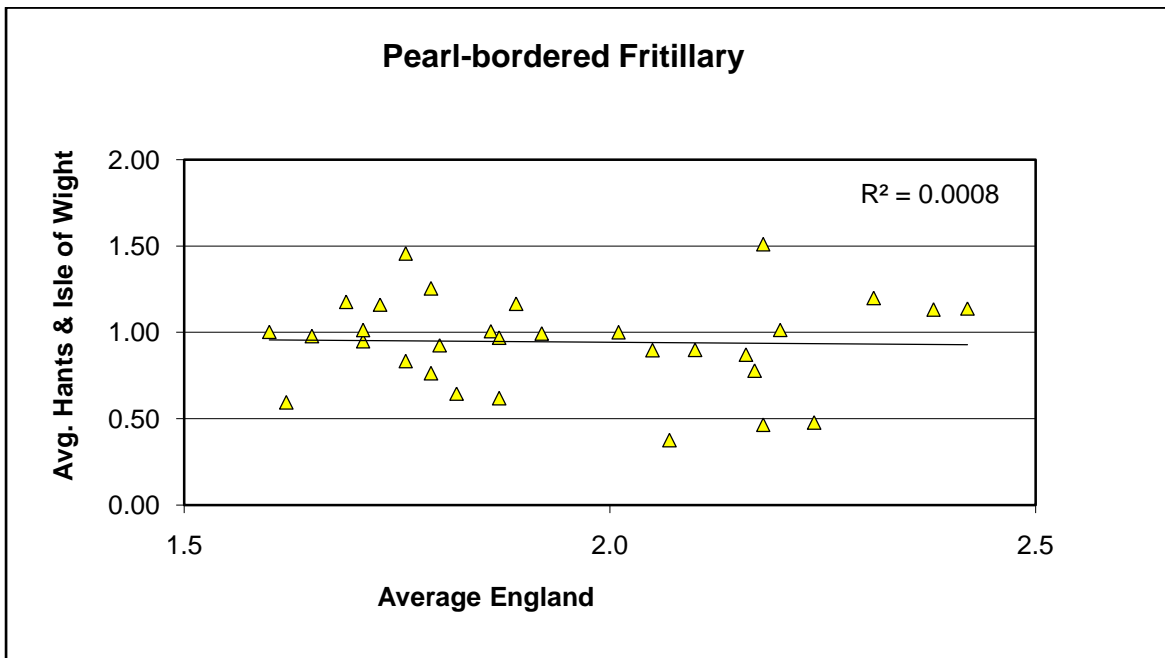

Large Skipper (*Ochlodes sylvanus*)

25 year butterfly species trends for Hampshire & Isle of Wight

Large White (*Pieris brassicae*)

25 year butterfly species trends for Hampshire & Isle of Wight

Marbled White (*Melanargia galathea*)

25 year butterfly species trends for Hampshire & Isle of Wight

Marsh Fritillary (*Euphydryas aurinia*)

25 year butterfly species trends for Hampshire & Isle of Wight

Meadow Brown (*Maniola jurtina*)

25 year butterfly species trends for Hampshire & Isle of Wight

Orange Tip (*Anthocharis cardamines*)

25 year butterfly species trends for Hampshire & Isle of Wight

Painted Lady (*Vanessa cardui*)

25 year butterfly species trends for Hampshire & Isle of Wight

Peacock (*Aglais io*)

25 year butterfly species trends for Hampshire & Isle of Wight

Pearl-bordered Fritillary (*Boloria euphrosyne*)

25 year butterfly species trends for Hampshire & Isle of Wight

Purple Emperor (*Apatura iris*)