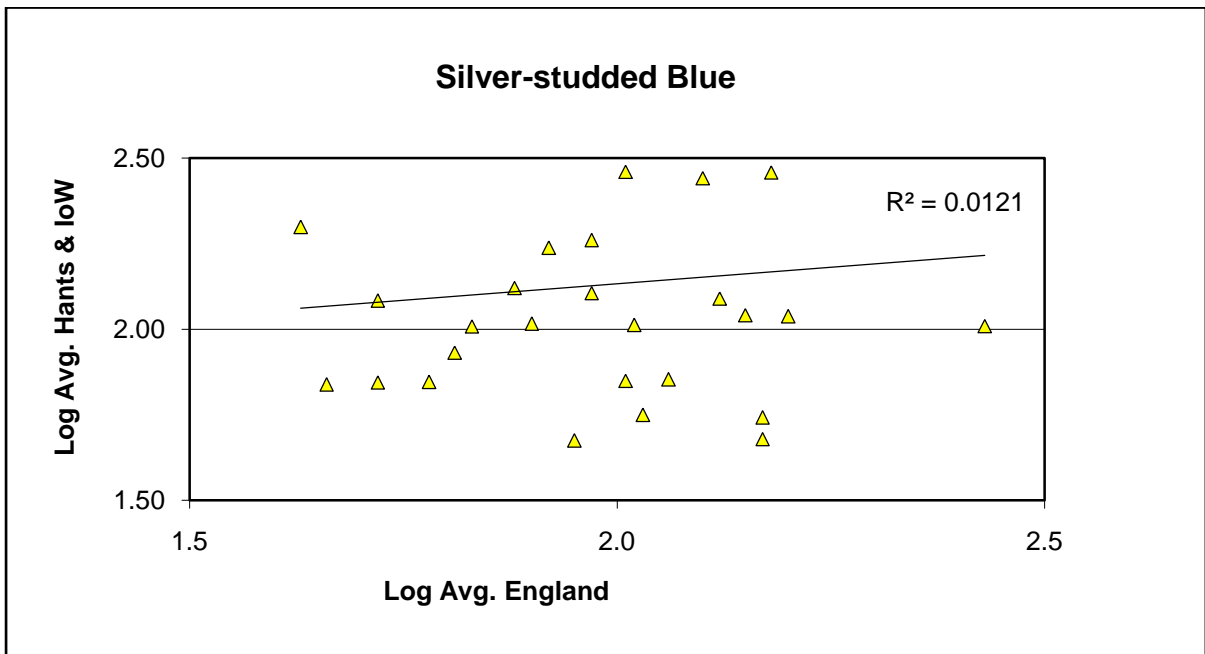

25 year butterfly species trends for Hampshire & Isle of Wight

Purple Hairstreak (*Favonius quercus*)

25 year butterfly species trends for Hampshire & Isle of Wight

Red Admiral (*Vanessa atalanta*)

25 year butterfly species trends for Hampshire & Isle of Wight

Ringlet (*Aphantopus hyperantus*)

25 year butterfly species trends for Hampshire & Isle of Wight

Silver-spotted Skipper (*Hesperia comma*)

25 year butterfly species trends for Hampshire & Isle of Wight

Silver-studded Blue (*Plebejus argus*)

25 year butterfly species trends for Hampshire & Isle of Wight

Silver-washed Fritillary (*Argynnis paphia*)

25 year butterfly species trends for Hampshire & Isle of Wight

Small Blue (*Cupido minimus*)

25 year butterfly species trends for Hampshire & Isle of Wight

Small Copper (*Lycaena phlaeas*)

25 year butterfly species trends for Hampshire & Isle of Wight

Small Heath (*Coenonympha pamphilus*)

25 year butterfly species trends for Hampshire & Isle of Wight

Small Pearl-bordered Fritillary (*Boloria selene*)