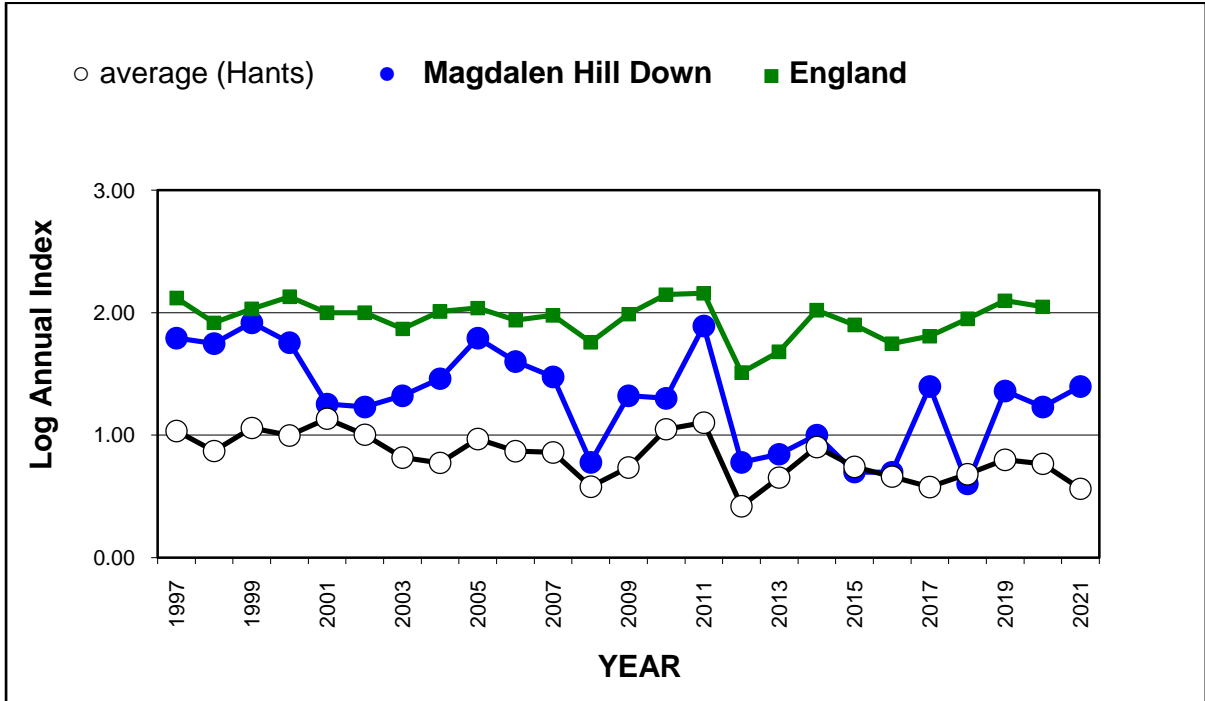

25 year butterfly species trends for Hampshire & Isle of Wight

Gatekeeper (*Pyronia tithonus*)

25 year butterfly species trends for Hampshire & Isle of Wight

Glanville Fritillary (*Melitaea cinxia*)

25 year butterfly species trends for Hampshire & Isle of Wight

Grayling (*Hipparchia semele*)

25 year butterfly species trends for Hampshire & Isle of Wight

Green Hairstreak (*Callophrys rubi*)

25 year butterfly species trends for Hampshire & Isle of Wight

Green-veined White (*Pieris napi*)

25 year butterfly species trends for Hampshire & Isle of Wight

Grizzled Skipper (*Pyrgus malvae*)

25 year butterfly species trends for Hampshire & Isle of Wight

Holly Blue (*Celastrina argiolus*)

25 year butterfly species trends for Hampshire & Isle of Wight