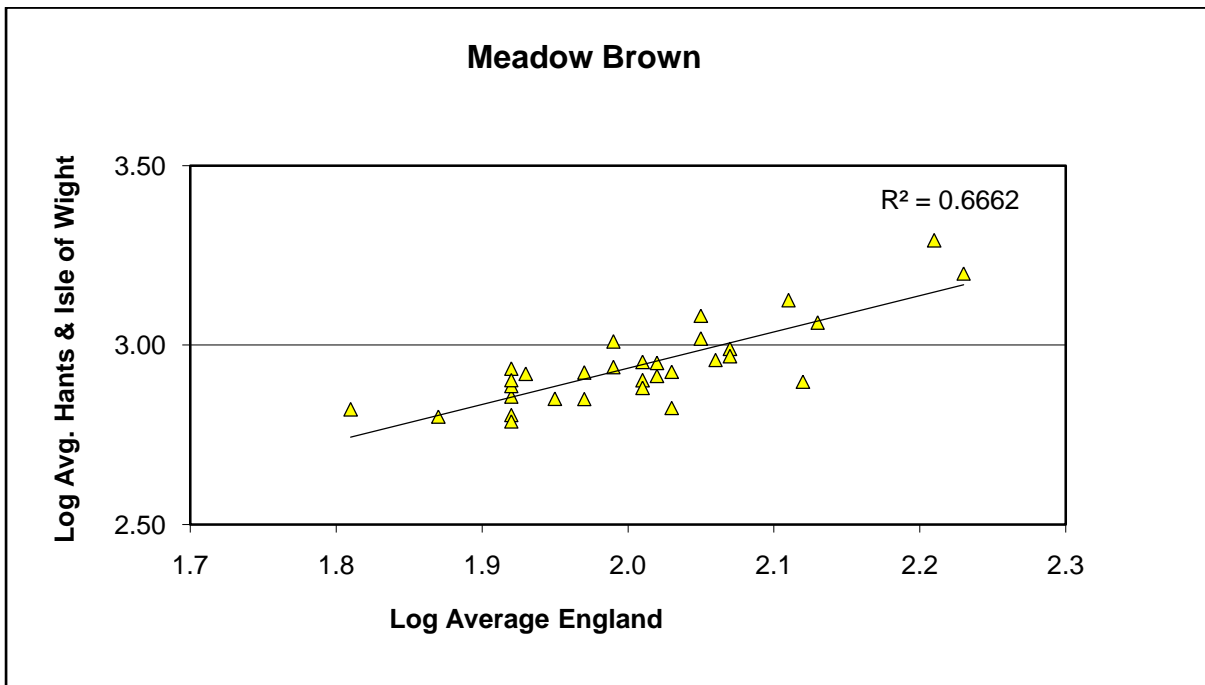

25 year butterfly species trends for Hampshire & Isle of Wight

Grizzled Skipper (*Pyrgus malvae*)

25 year butterfly species trends for Hampshire & Isle of Wight

Holly Blue (*Celastrina argiolus*)

25 year butterfly species trends for Hampshire & Isle of Wight

Large Skipper (*Ochlodes sylvanus*)

25 year butterfly species trends for Hampshire & Isle of Wight

Large White (*Pieris brassicae*)

25 year butterfly species trends for Hampshire & Isle of Wight

Marbled White (*Melanargia galathea*)

25 year butterfly species trends for Hampshire & Isle of Wight

Marsh Fritillary (*Euphydryas aurinia*)

25 year butterfly species trends for Hampshire & Isle of Wight

Meadow Brown (*Maniola jurtina*)

25 year butterfly species trends for Hampshire & Isle of Wight

Orange Tip (*Anthocharis cardamines*)

25 year butterfly species trends for Hampshire & Isle of Wight

Painted Lady (*Vanessa cardui*)

25 year butterfly species trends for Hampshire & Isle of Wight

Peacock (*Aglais io*)