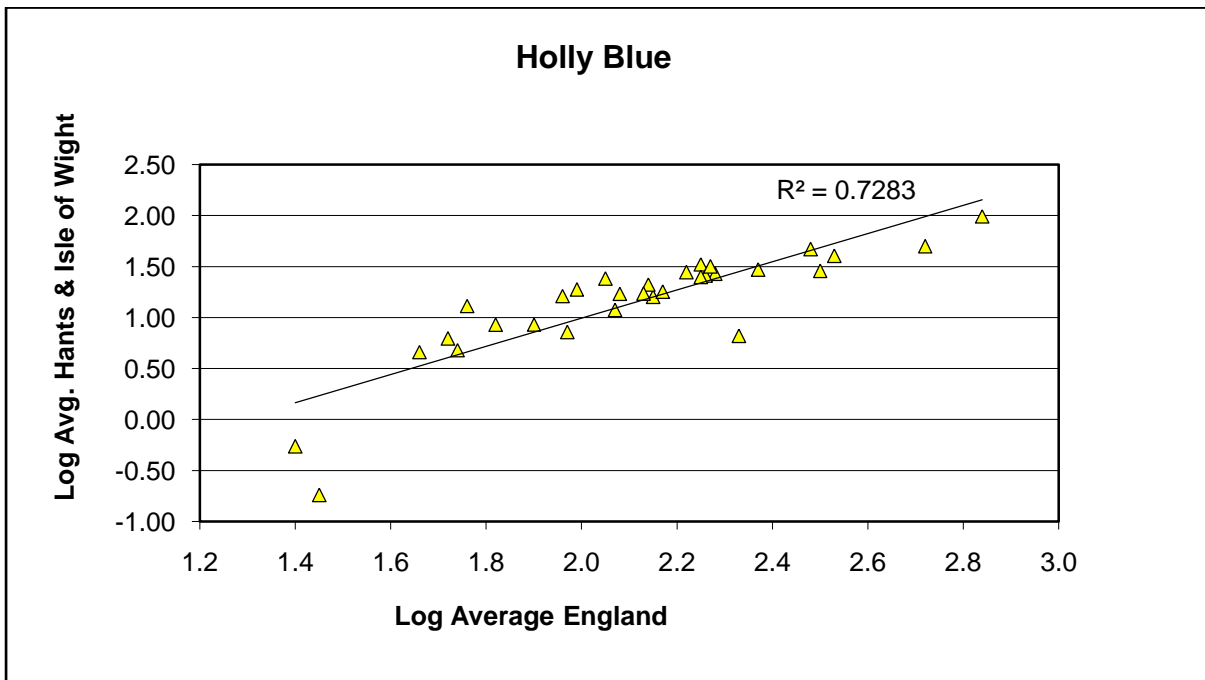

Grayling (*Hipparchia semele*)

25 year butterfly species trends for Hampshire & Isle of Wight

Green Hairstreak (*Callophrys rubi*)

25 year butterfly species trends for Hampshire & Isle of Wight

Green-veined White (*Pieris napi*)

25 year butterfly species trends for Hampshire & Isle of Wight

Grizzled Skipper (*Pyrgus malvae*)

25 year butterfly species trends for Hampshire & Isle of Wight

Holly Blue (*Celastrina argiolus*)

25 year butterfly species trends for Hampshire & Isle of Wight

Large Skipper (*Ochlodes sylvanus*)

25 year butterfly species trends for Hampshire & Isle of Wight

Large White (*Pieris brassicae*)

25 year butterfly species trends for Hampshire & Isle of Wight

Marbled White (*Melanargia galathea*)