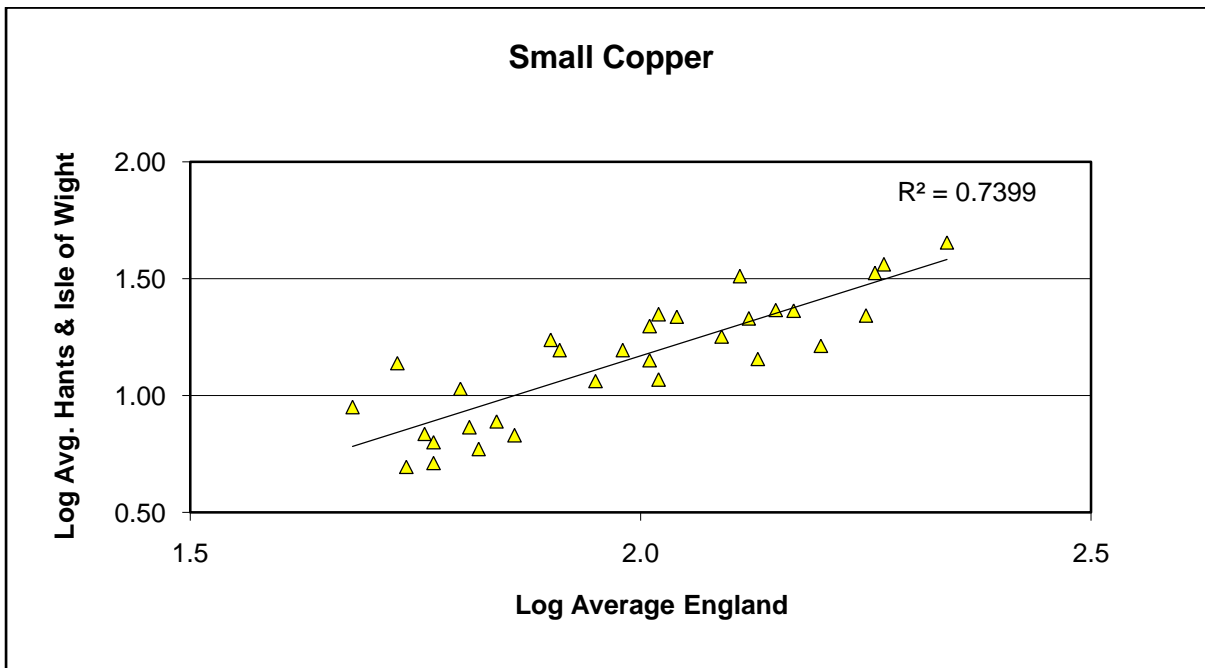

Ringlet (*Aphantopus hyperantus*)

25 year butterfly species trends for Hampshire & Isle of Wight

Silver-spotted Skipper (*Hesperia comma*)

25 year butterfly species trends for Hampshire & Isle of Wight

Silver-studded Blue (*Plebejus argus*)

25 year butterfly species trends for Hampshire & Isle of Wight

Silver-washed Fritillary (*Argynnis paphia*)

25 year butterfly species trends for Hampshire & Isle of Wight

Small Blue (*Cupido minimus*)

25 year butterfly species trends for Hampshire & Isle of Wight

Small Copper (*Lycaena phlaeas*)

25 year butterfly species trends for Hampshire & Isle of Wight

Small Heath (*Coenonympha pamphilus*)

25 year butterfly species trends for Hampshire & Isle of Wight

Small Pearl-bordered Fritillary (*Boloria selene*)

25 year butterfly species trends for Hampshire & Isle of Wight

Small Skipper (*Thymelicus sylvestris*) + Essex Skipper (*Thymelicus lineola*)

25 year butterfly species trends for Hampshire & Isle of Wight