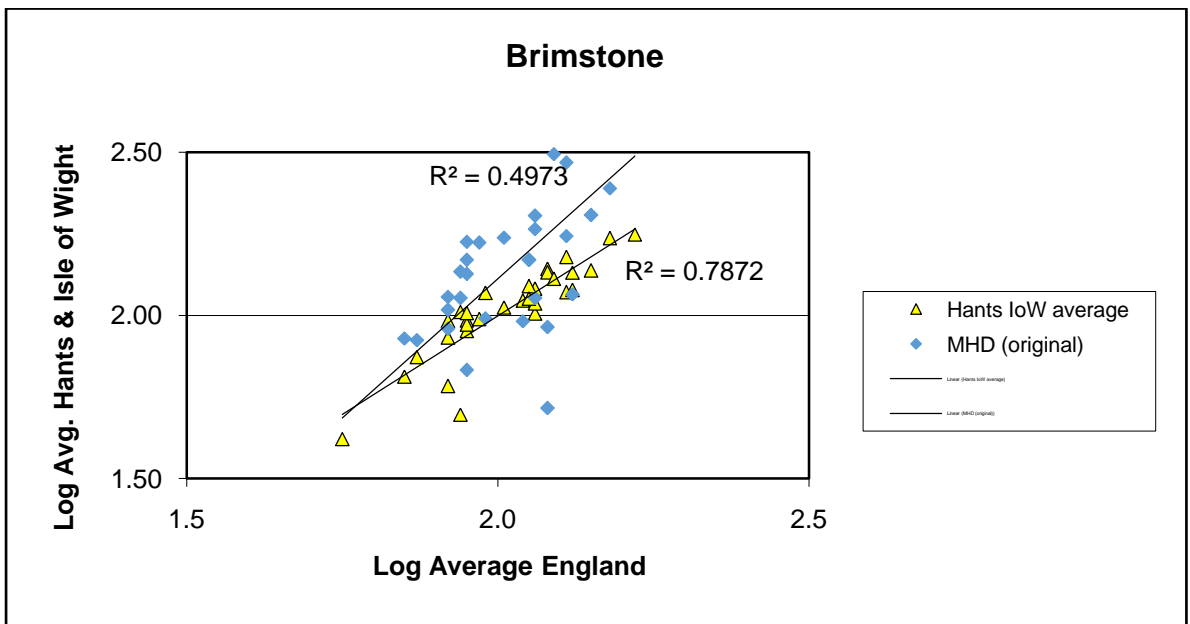

25 year butterfly species trends for Hampshire & Isle of Wight

Adonis Blue (*Polyommatus bellargus*)

25 year butterfly species trends for Hampshire & Isle of Wight

Brimstone (*Gonepteryx rhamni*)

25 year butterfly species trends for Hampshire & Isle of Wight

Brown Argus (*Aricia agestis*)

25 year butterfly species trends for Hampshire & Isle of Wight

Brown Hairstreak (*Thecla betulae*)

25 year butterfly species trends for Hampshire & Isle of Wight

Chalk Hill Blue (*Polyommatus coridon*)