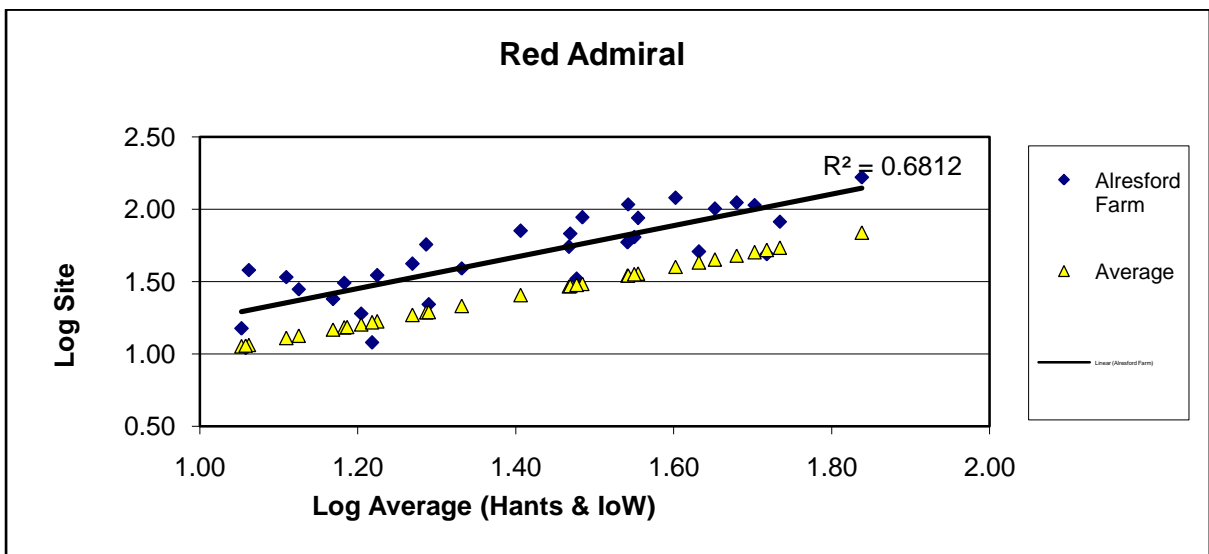

25 year butterfly species trends for Hampshire & Isle of Wight

Pearl-bordered Fritillary (*Boloria euphrosyne*)

25 year butterfly species trends for Hampshire & Isle of Wight

Purple Emperor (*Apatura iris*)

25 year butterfly species trends for Hampshire & Isle of Wight

Purple Hairstreak (*Favonius quercus*)

25 year butterfly species trends for Hampshire & Isle of Wight

Red Admiral (*Vanessa atalanta*)

25 year butterfly species trends for Hampshire & Isle of Wight

Ringlet (*Aphantopus hyperantus*)

25 year butterfly species trends for Hampshire & Isle of Wight

Silver-spotted Skipper (*Hesperia comma*)

25 year butterfly species trends for Hampshire & Isle of Wight

Silver-studded Blue (*Plebejus argus*)