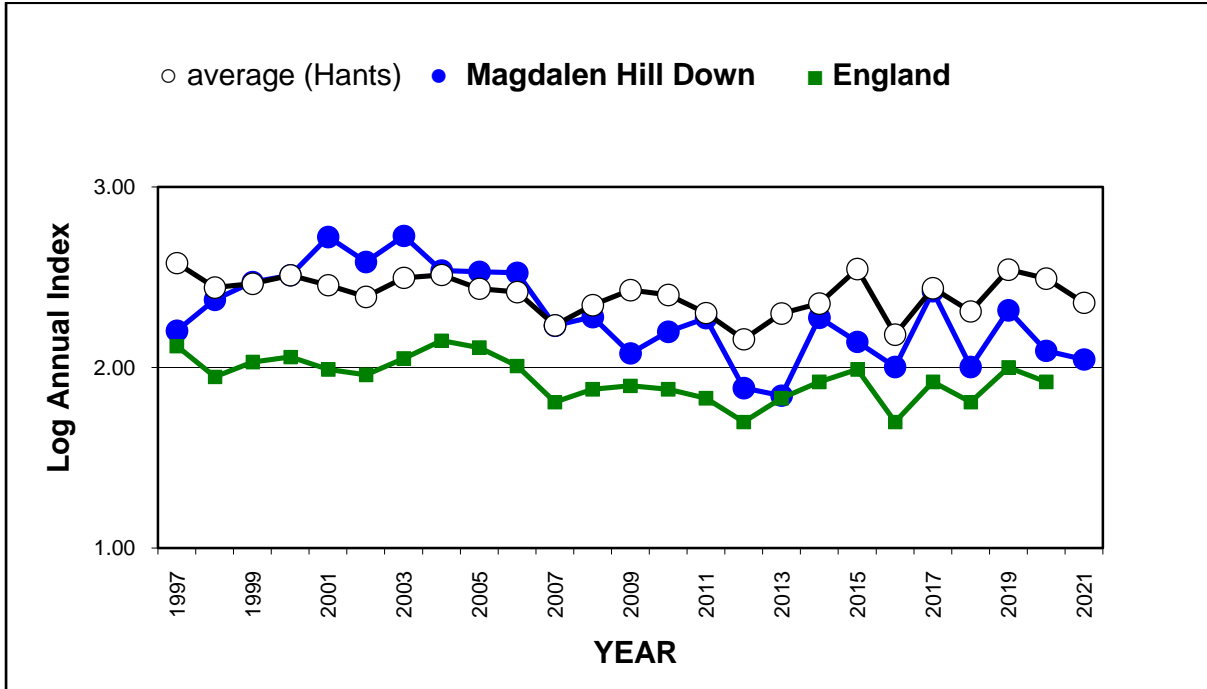

25 year butterfly species trends for Hampshire & Isle of Wight

Clouded Yellow (*Colias croceus*)

25 year butterfly species trends for Hampshire & Isle of Wight

Comma (*Polytonia c-album*)

25 year butterfly species trends for Hampshire & Isle of Wight

Common Blue (*Polyommatus icarus*)

25 year butterfly species trends for Hampshire & Isle of Wight

Dark Green Fritillary (*Speyeria aglaja*)

25 year butterfly species trends for Hampshire & Isle of Wight

Duke of Burgundy (*Hamearis lucina*)

25 year butterfly species trends for Hampshire & Isle of Wight

Gatekeeper (*Pyronia tithonus*)

25 year butterfly species trends for Hampshire & Isle of Wight

Glanville Fritillary (*Melitaea cinxia*)

25 year butterfly species trends for Hampshire & Isle of Wight