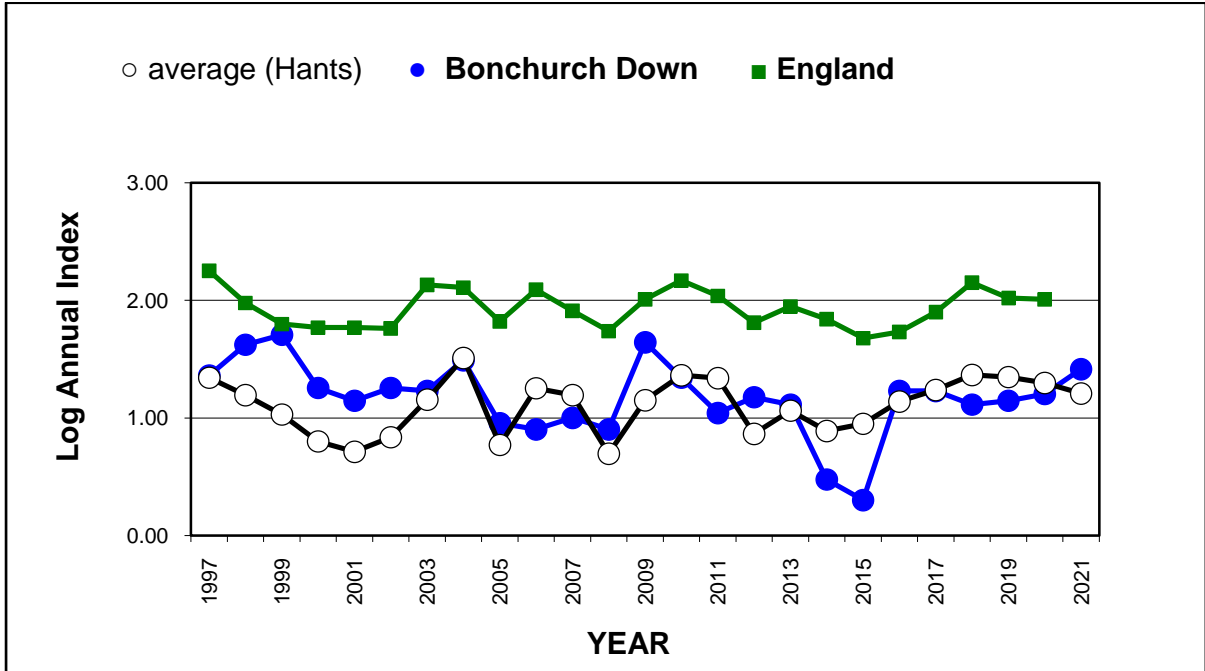

Ringlet (*Aphantopus hyperantus*)

25 year butterfly species trends for Hampshire & Isle of Wight

Silver-spotted Skipper (*Hesperia comma*)

25 year butterfly species trends for Hampshire & Isle of Wight

Silver-studded Blue (*Plebejus argus*)

25 year butterfly species trends for Hampshire & Isle of Wight

Silver-washed Fritillary (*Argynnis paphia*)

25 year butterfly species trends for Hampshire & Isle of Wight

Small Blue (*Cupido minimus*)

25 year butterfly species trends for Hampshire & Isle of Wight

Small Copper (*Lycaena phlaeas*)

25 year butterfly species trends for Hampshire & Isle of Wight

Small Heath (*Coenonympha pamphilus*)

25 year butterfly species trends for Hampshire & Isle of Wight

Small Pearl-bordered Fritillary (*Boloria selene*)

25 year butterfly species trends for Hampshire & Isle of Wight

Small Skipper (*Thymelicus sylvestris*) + Essex Skipper (*Thymelicus lineola*)

25 year butterfly species trends for Hampshire & Isle of Wight