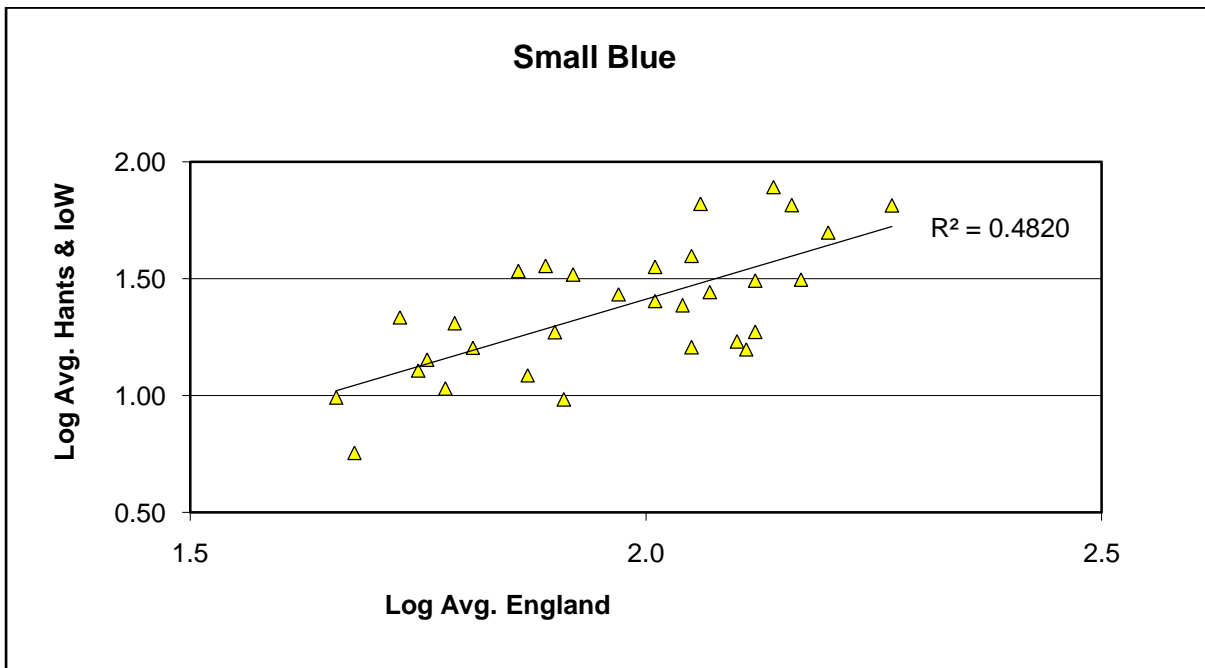

Ringlet (*Aphantopus hyperantus*)

25 year butterfly species trends for Hampshire & Isle of Wight

Silver-spotted Skipper (*Hesperia comma*)

25 year butterfly species trends for Hampshire & Isle of Wight

Silver-studded Blue (*Plebejus argus*)

25 year butterfly species trends for Hampshire & Isle of Wight

Silver-washed Fritillary (*Argynnis paphia*)

25 year butterfly species trends for Hampshire & Isle of Wight

Small Blue (*Cupido minimus*)

25 year butterfly species trends for Hampshire & Isle of Wight

Small Copper (*Lycaena phlaeas*)

25 year butterfly species trends for Hampshire & Isle of Wight

Small Heath (*Coenonympha pamphilus*)

25 year butterfly species trends for Hampshire & Isle of Wight

Small Pearl-bordered Fritillary (*Boloria selene*)

25 year butterfly species trends for Hampshire & Isle of Wight

Small Skipper (*Thymelicus sylvestris*) + Essex Skipper (*Thymelicus lineola*)

25 year butterfly species trends for Hampshire & Isle of Wight