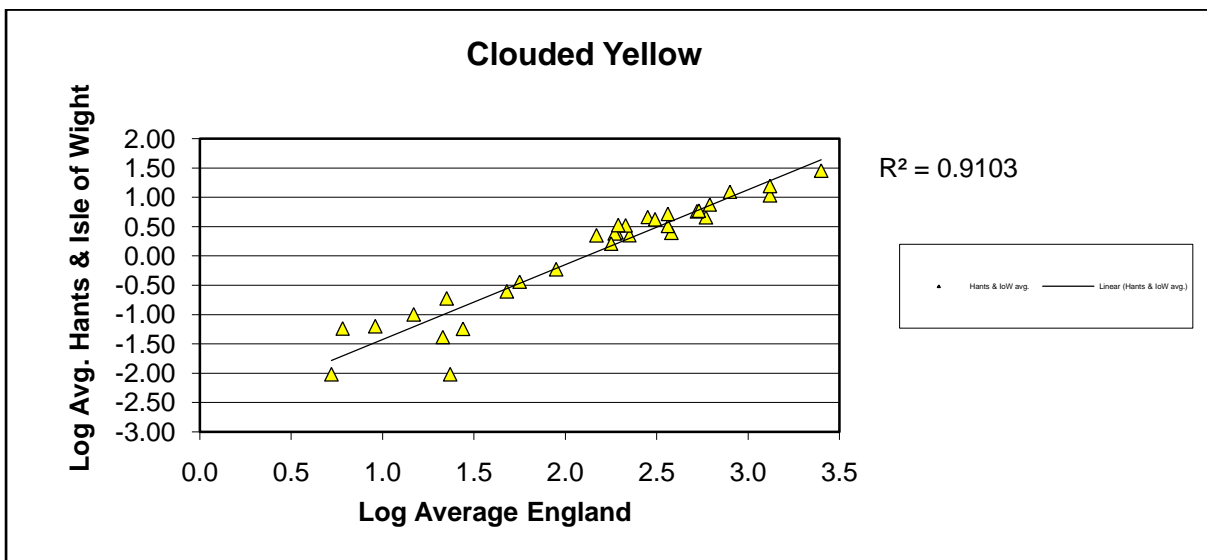

25 year butterfly species trends for Hampshire & Isle of Wight

Clouded Yellow (*Colias croceus*)