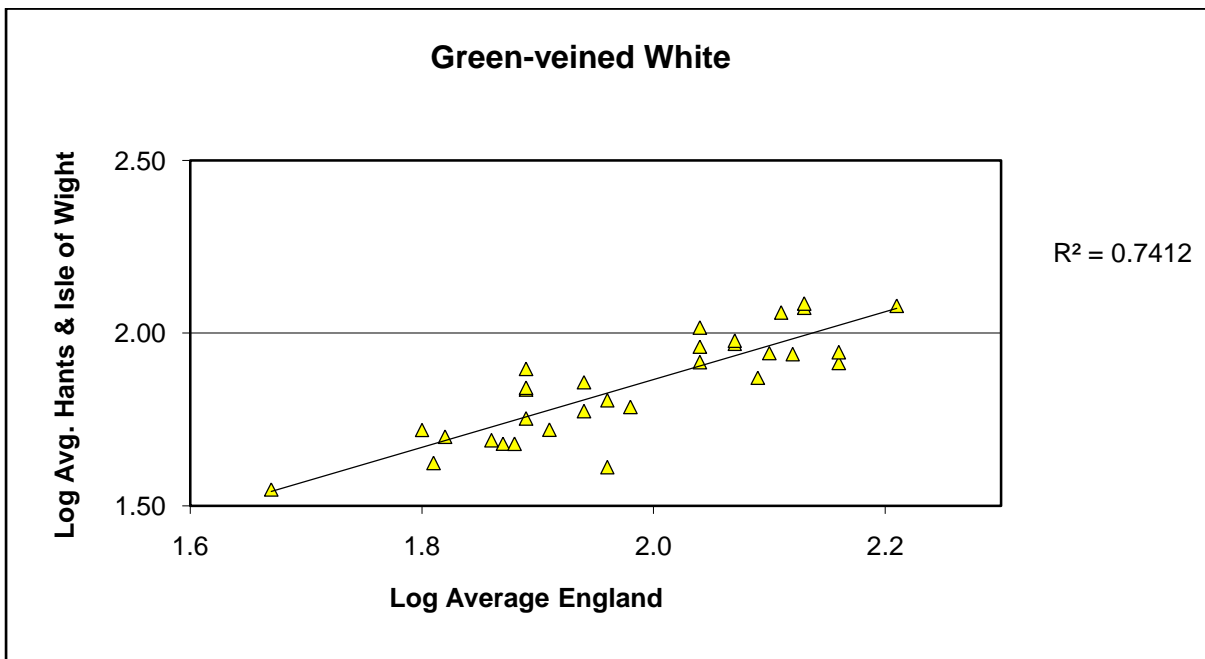

Grayling (*Hipparchia semele*)

25 year butterfly species trends for Hampshire & Isle of Wight

Green Hairstreak (*Callophrys rubi*)

25 year butterfly species trends for Hampshire & Isle of Wight

Green-veined White (*Pieris napi*)

25 year butterfly species trends for Hampshire & Isle of Wight

Grizzled Skipper (*Pyrgus malvae*)

25 year butterfly species trends for Hampshire & Isle of Wight

Holly Blue (*Celastrina argiolus*)

25 year butterfly species trends for Hampshire & Isle of Wight

Large Skipper (*Ochlodes sylvanus*)

25 year butterfly species trends for Hampshire & Isle of Wight

Large White (*Pieris brassicae*)

25 year butterfly species trends for Hampshire & Isle of Wight

Marbled White (*Melanargia galathea*)