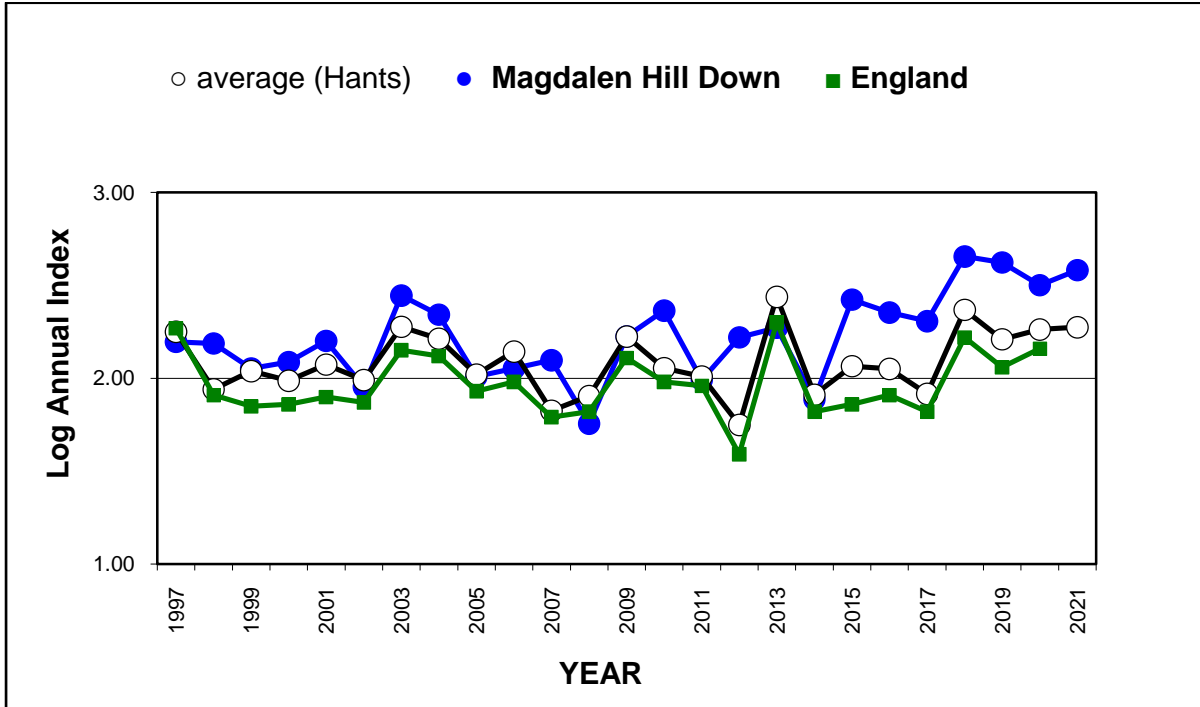

Small Copper (*Lycaena phlaeas*)

25 year butterfly species trends for Hampshire & Isle of Wight

Small Heath (*Coenonympha pamphilus*)

25 year butterfly species trends for Hampshire & Isle of Wight

Small Pearl-bordered Fritillary (*Boloria selene*)

25 year butterfly species trends for Hampshire & Isle of Wight

Small Skipper (*Thymelicus sylvestris*) + Essex Skipper (*Thymelicus lineola*)

25 year butterfly species trends for Hampshire & Isle of Wight

Small Tortoiseshell (*Aglais urticae*)

25 year butterfly species trends for Hampshire & Isle of Wight

Small White (*Pieris rapae*)

25 year butterfly species trends for Hampshire & Isle of Wight

Speckled Wood (*Pararge aegeria*)

25 year butterfly species trends for Hampshire & Isle of Wight

Wall (*Lasiommata megera*)

25 year butterfly species trends for Hampshire & Isle of Wight

White Admiral (*Limenitis camilla*)

25 year butterfly species trends for Hampshire & Isle of Wight