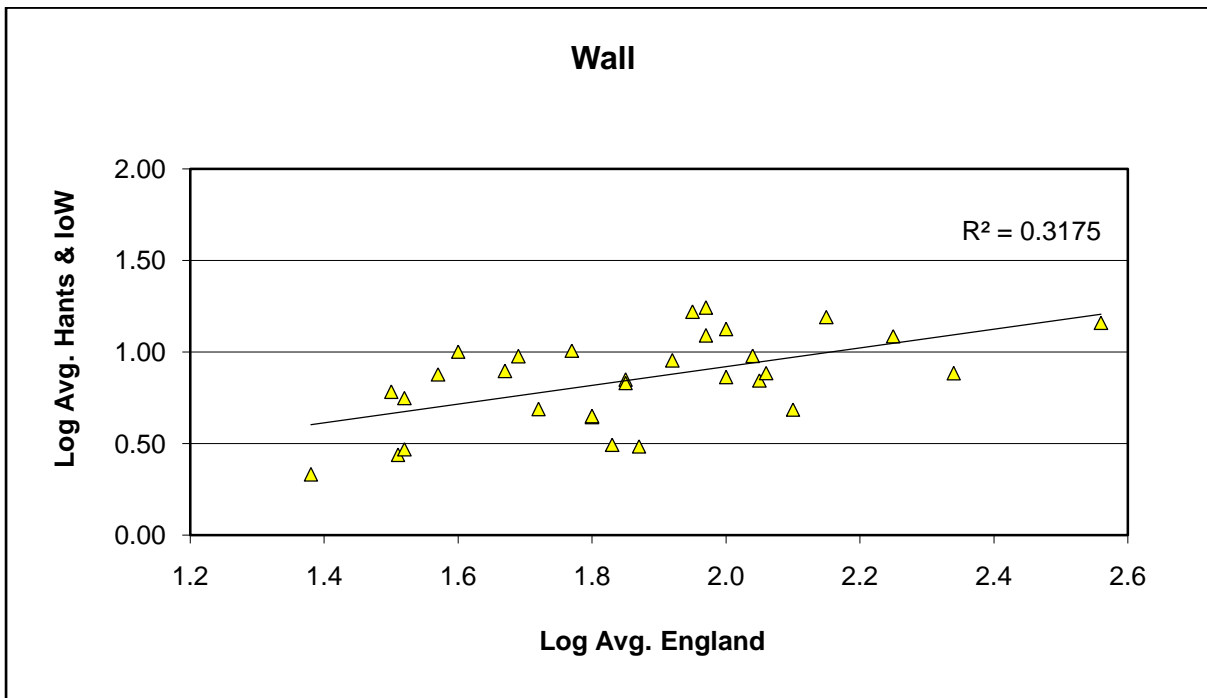

Small Copper (*Lycaena phlaeas*)

25 year butterfly species trends for Hampshire & Isle of Wight

Small Heath (*Coenonympha pamphilus*)

25 year butterfly species trends for Hampshire & Isle of Wight

Small Pearl-bordered Fritillary (*Boloria selene*)

25 year butterfly species trends for Hampshire & Isle of Wight

Small Skipper (*Thymelicus sylvestris*) + Essex Skipper (*Thymelicus lineola*)

25 year butterfly species trends for Hampshire & Isle of Wight

Small Tortoiseshell (*Aglais urticae*)

25 year butterfly species trends for Hampshire & Isle of Wight

Small White (*Pieris rapae*)

25 year butterfly species trends for Hampshire & Isle of Wight

Speckled Wood (*Pararge aegeria*)

25 year butterfly species trends for Hampshire & Isle of Wight

Wall (*Lasiommata megera*)

25 year butterfly species trends for Hampshire & Isle of Wight

White Admiral (*Limenitis camilla*)

25 year butterfly species trends for Hampshire & Isle of Wight