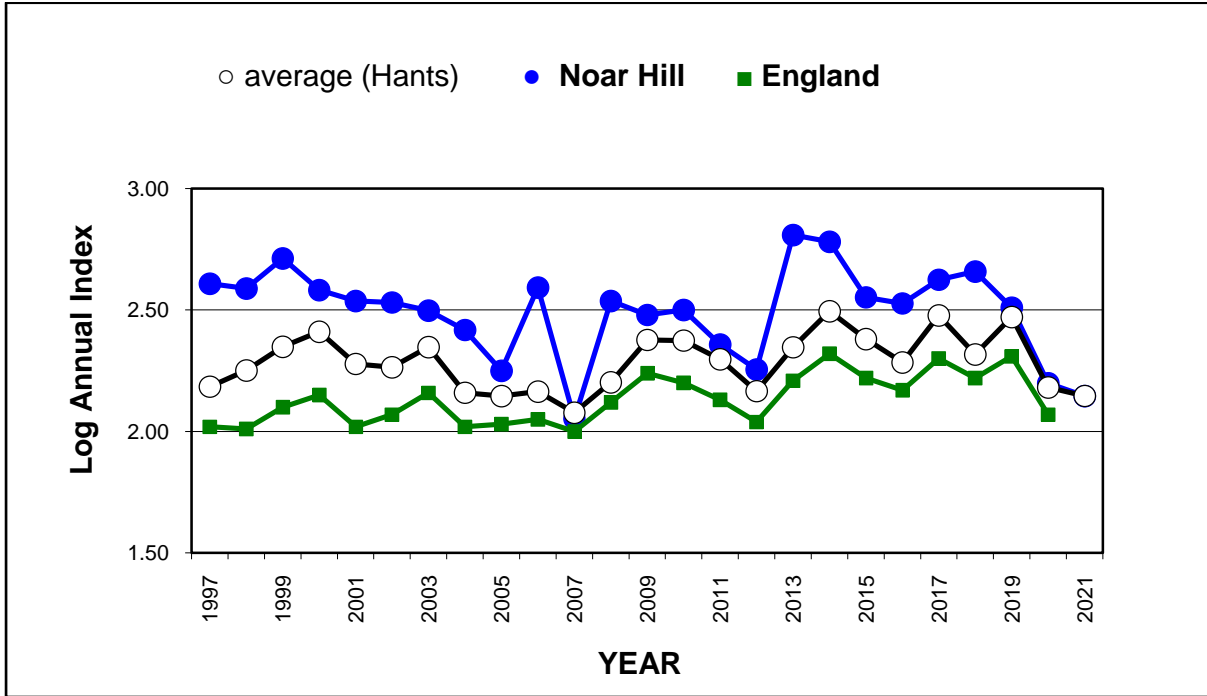

25 year butterfly species trends for Hampshire & Isle of Wight

Pearl-bordered Fritillary (*Boloria euphrosyne*)

25 year butterfly species trends for Hampshire & Isle of Wight

Purple Emperor (*Apatura iris*)

25 year butterfly species trends for Hampshire & Isle of Wight

Purple Hairstreak (*Favonius quercus*)

25 year butterfly species trends for Hampshire & Isle of Wight

Red Admiral (*Vanessa atalanta*)

25 year butterfly species trends for Hampshire & Isle of Wight

Ringlet (*Aphantopus hyperantus*)

25 year butterfly species trends for Hampshire & Isle of Wight

Silver-spotted Skipper (*Hesperia comma*)

25 year butterfly species trends for Hampshire & Isle of Wight

Silver-studded Blue (*Plebejus argus*)