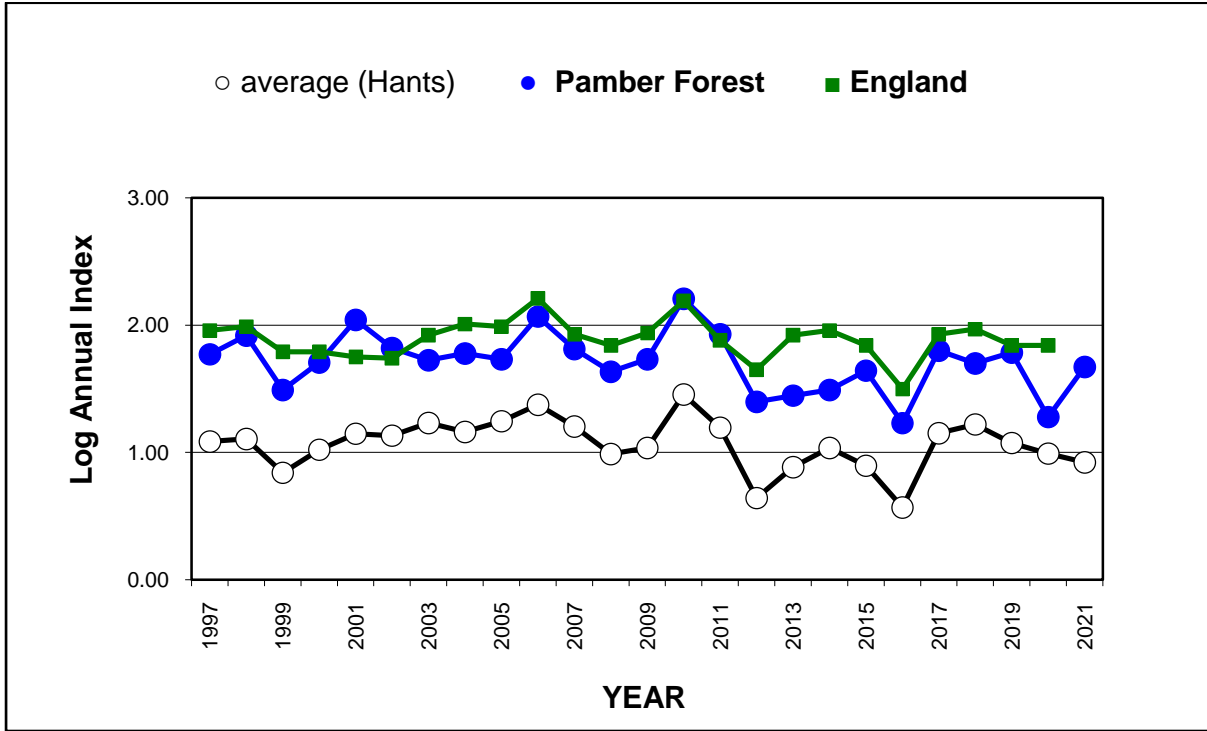

25 year butterfly species trends for Hampshire & Isle of Wight

Small Skipper (*Thymelicus sylvestris*) + Essex Skipper (*Thymelicus lineola*)

25 year butterfly species trends for Hampshire & Isle of Wight

Small Tortoiseshell (*Aglais urticae*)

25 year butterfly species trends for Hampshire & Isle of Wight

Small White (*Pieris rapae*)

25 year butterfly species trends for Hampshire & Isle of Wight

Speckled Wood (*Pararge aegeria*)

25 year butterfly species trends for Hampshire & Isle of Wight

Wall (*Lasiommata megera*)

25 year butterfly species trends for Hampshire & Isle of Wight

White Admiral (*Limenitis camilla*)

25 year butterfly species trends for Hampshire & Isle of Wight

White-letter Hairstreak (*Satyrrium w-album*)

Graphs compiled by Andy Barker

25 January 2022