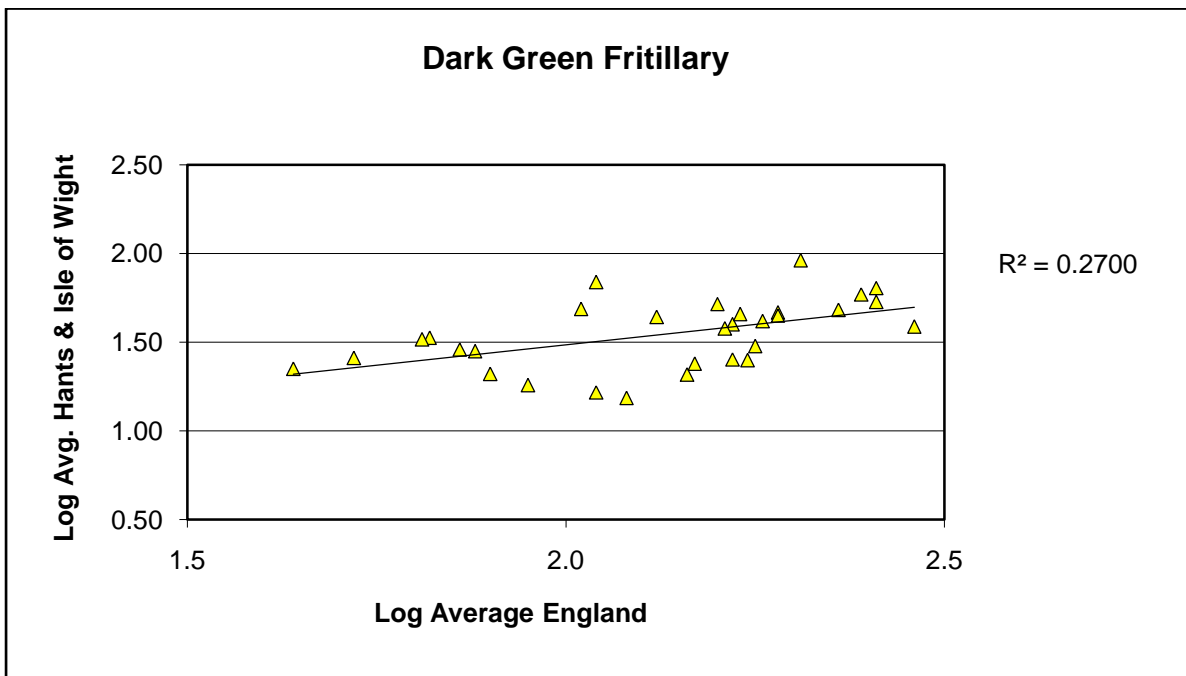

Brown Argus (*Aricia agestis*)

25 year butterfly species trends for Hampshire & Isle of Wight

Brown Hairstreak (*Thecla betulae*)

25 year butterfly species trends for Hampshire & Isle of Wight

Chalk Hill Blue (*Polyommatus coridon*)

25 year butterfly species trends for Hampshire & Isle of Wight

Clouded Yellow (*Colias croceus*)

25 year butterfly species trends for Hampshire & Isle of Wight

Comma (*Polytonia c-album*)

25 year butterfly species trends for Hampshire & Isle of Wight

Common Blue (*Polyommatus icarus*)

25 year butterfly species trends for Hampshire & Isle of Wight

Dark Green Fritillary (*Speyeria aglaja*)

25 year butterfly species trends for Hampshire & Isle of Wight

Duke of Burgundy (*Hamearis lucina*)