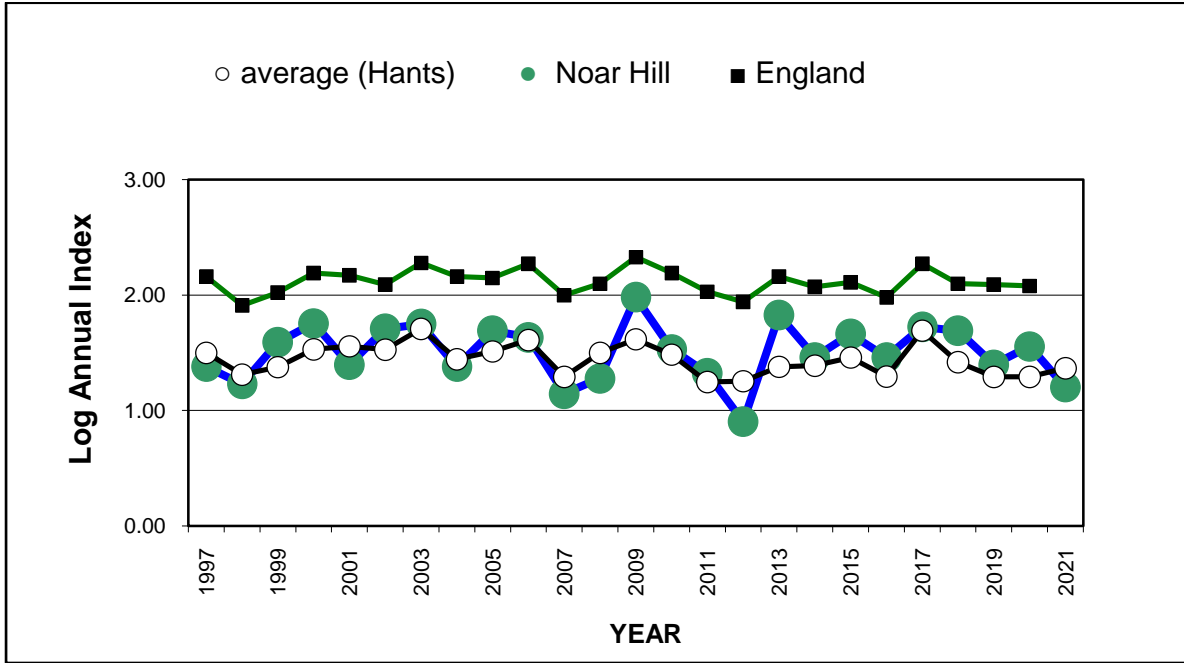

Brown Argus (*Aricia agestis*)

25 year butterfly species trends for Hampshire & Isle of Wight

Brown Hairstreak (*Thecla betulae*)

25 year butterfly species trends for Hampshire & Isle of Wight

Chalk Hill Blue (*Polyommatus coridon*)

25 year butterfly species trends for Hampshire & Isle of Wight

Clouded Yellow (*Colias croceus*)

25 year butterfly species trends for Hampshire & Isle of Wight

Comma (*Polytonia c-album*)

25 year butterfly species trends for Hampshire & Isle of Wight

Common Blue (*Polyommatus icarus*)

25 year butterfly species trends for Hampshire & Isle of Wight

Dark Green Fritillary (*Speyeria aglaja*)

25 year butterfly species trends for Hampshire & Isle of Wight

Duke of Burgundy (*Hamearis lucina*)