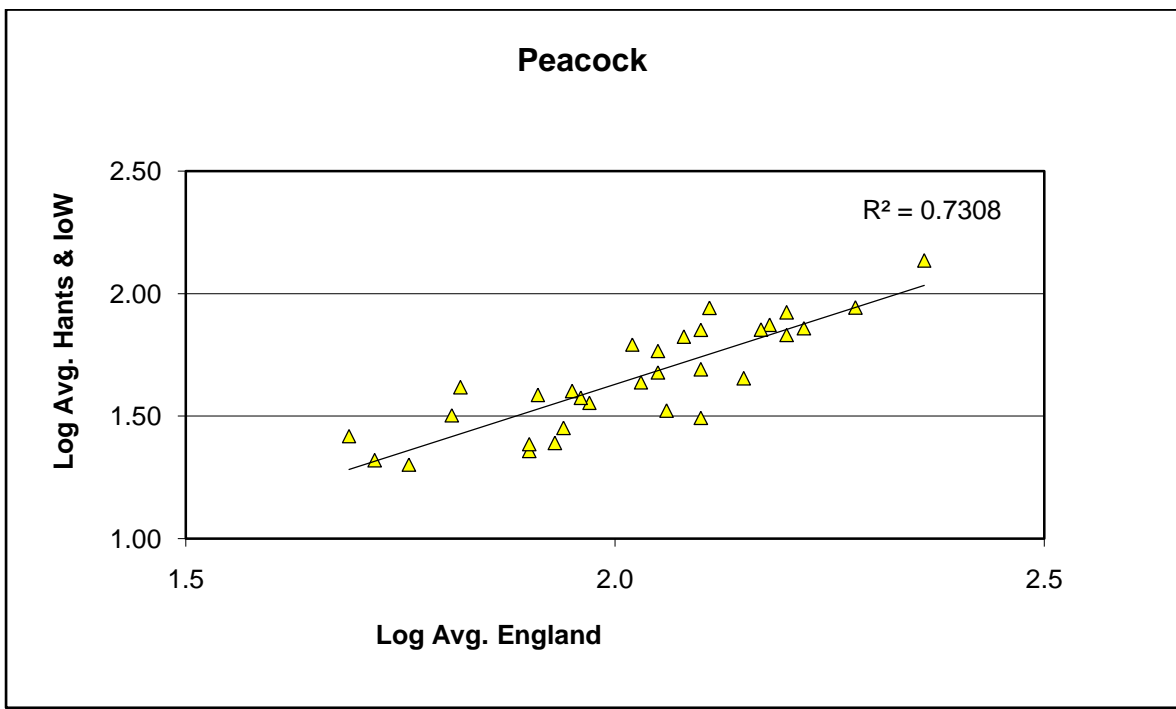

25 year butterfly species trends for Hampshire & Isle of Wight

Marsh Fritillary (*Euphydryas aurinia*)

25 year butterfly species trends for Hampshire & Isle of Wight

Meadow Brown (*Maniola jurtina*)

25 year butterfly species trends for Hampshire & Isle of Wight

Orange Tip (*Anthocharis cardamines*)

25 year butterfly species trends for Hampshire & Isle of Wight

Painted Lady (*Vanessa cardui*)

25 year butterfly species trends for Hampshire & Isle of Wight

Peacock (*Aglais io*)

25 year butterfly species trends for Hampshire & Isle of Wight

Pearl-bordered Fritillary (*Boloria euphrosyne*)

25 year butterfly species trends for Hampshire & Isle of Wight

Purple Emperor (*Apatura iris*)