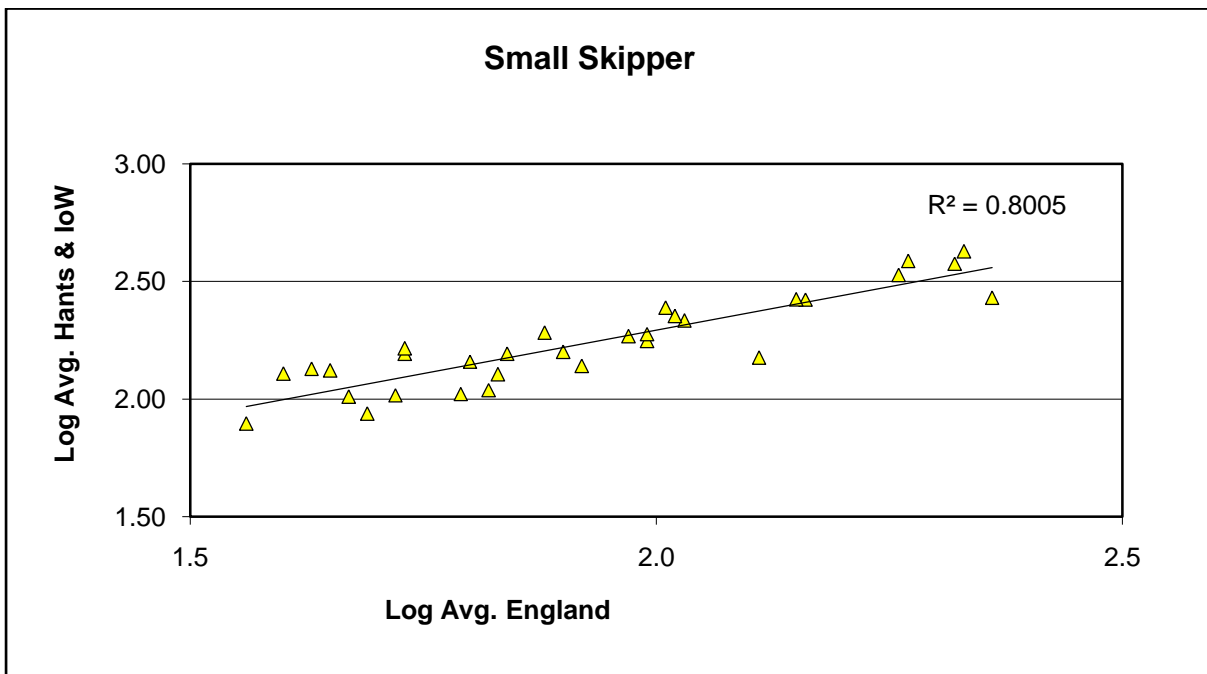

Ringlet (*Aphantopus hyperantus*)

25 year butterfly species trends for Hampshire & Isle of Wight

Silver-spotted Skipper (*Hesperia comma*)

25 year butterfly species trends for Hampshire & Isle of Wight

Silver-studded Blue (*Plebejus argus*)

25 year butterfly species trends for Hampshire & Isle of Wight

Silver-washed Fritillary (*Argynnis paphia*)

25 year butterfly species trends for Hampshire & Isle of Wight

Small Blue (*Cupido minimus*)

25 year butterfly species trends for Hampshire & Isle of Wight

Small Copper (*Lycaena phlaeas*)

25 year butterfly species trends for Hampshire & Isle of Wight

Small Heath (*Coenonympha pamphilus*)

25 year butterfly species trends for Hampshire & Isle of Wight

Small Pearl-bordered Fritillary (*Boloria selene*)

25 year butterfly species trends for Hampshire & Isle of Wight

Small Skipper (*Thymelicus sylvestris*) + Essex Skipper (*Thymelicus lineola*)

25 year butterfly species trends for Hampshire & Isle of Wight