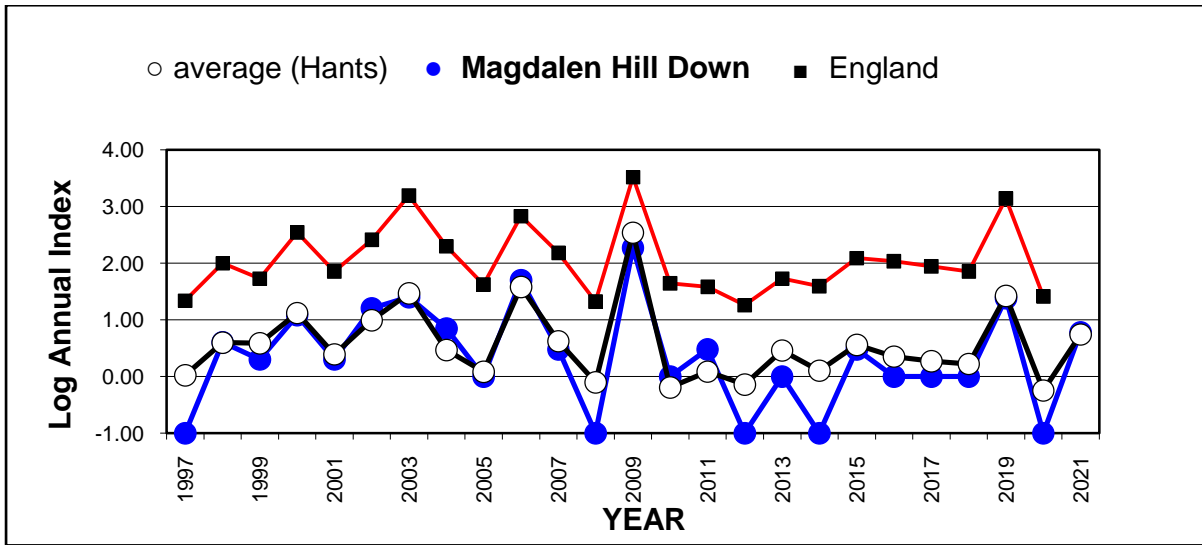

25 year butterfly species trends for Hampshire & Isle of Wight

Grizzled Skipper (*Pyrgus malvae*)

25 year butterfly species trends for Hampshire & Isle of Wight

Holly Blue (*Celastrina argiolus*)

25 year butterfly species trends for Hampshire & Isle of Wight

Large Skipper (*Ochlodes sylvanus*)

25 year butterfly species trends for Hampshire & Isle of Wight

Large White (*Pieris brassicae*)

25 year butterfly species trends for Hampshire & Isle of Wight

Marbled White (*Melanargia galathea*)

25 year butterfly species trends for Hampshire & Isle of Wight

Marsh Fritillary (*Euphydryas aurinia*)

25 year butterfly species trends for Hampshire & Isle of Wight

Meadow Brown (*Maniola jurtina*)

25 year butterfly species trends for Hampshire & Isle of Wight

Orange Tip (*Anthocharis cardamines*)

25 year butterfly species trends for Hampshire & Isle of Wight

Painted Lady (*Vanessa cardui*)

25 year butterfly species trends for Hampshire & Isle of Wight

Peacock (*Aglais io*)