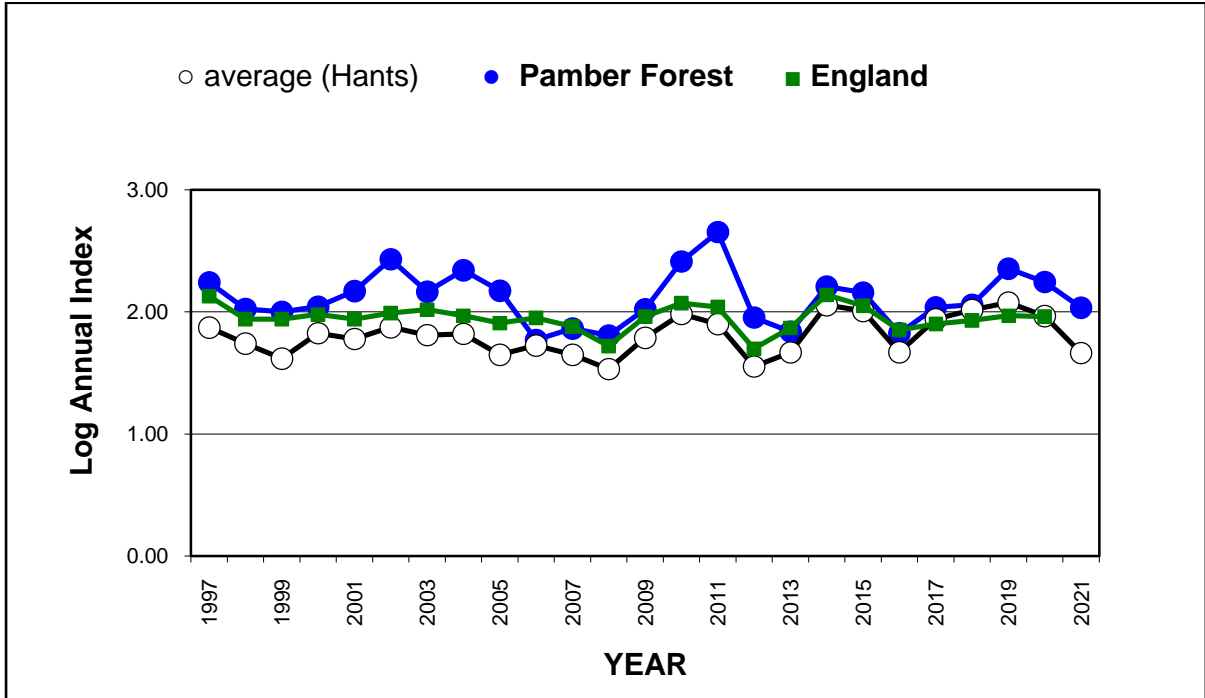

Grayling (*Hipparchia semele*)

25 year butterfly species trends for Hampshire & Isle of Wight

Green Hairstreak (*Callophrys rubi*)

25 year butterfly species trends for Hampshire & Isle of Wight

Green-veined White (*Pieris napi*)

25 year butterfly species trends for Hampshire & Isle of Wight

Grizzled Skipper (*Pyrgus malvae*)

25 year butterfly species trends for Hampshire & Isle of Wight

Holly Blue (*Celastrina argiolus*)

25 year butterfly species trends for Hampshire & Isle of Wight

Large Skipper (*Ochlodes sylvanus*)

25 year butterfly species trends for Hampshire & Isle of Wight

Large White (*Pieris brassicae*)

25 year butterfly species trends for Hampshire & Isle of Wight

Marbled White (*Melanargia galathea*)

25 year butterfly species trends for Hampshire & Isle of Wight

Marsh Fritillary (*Euphydryas aurinia*)

25 year butterfly species trends for Hampshire & Isle of Wight

Meadow Brown (*Maniola jurtina*)

25 year butterfly species trends for Hampshire & Isle of Wight