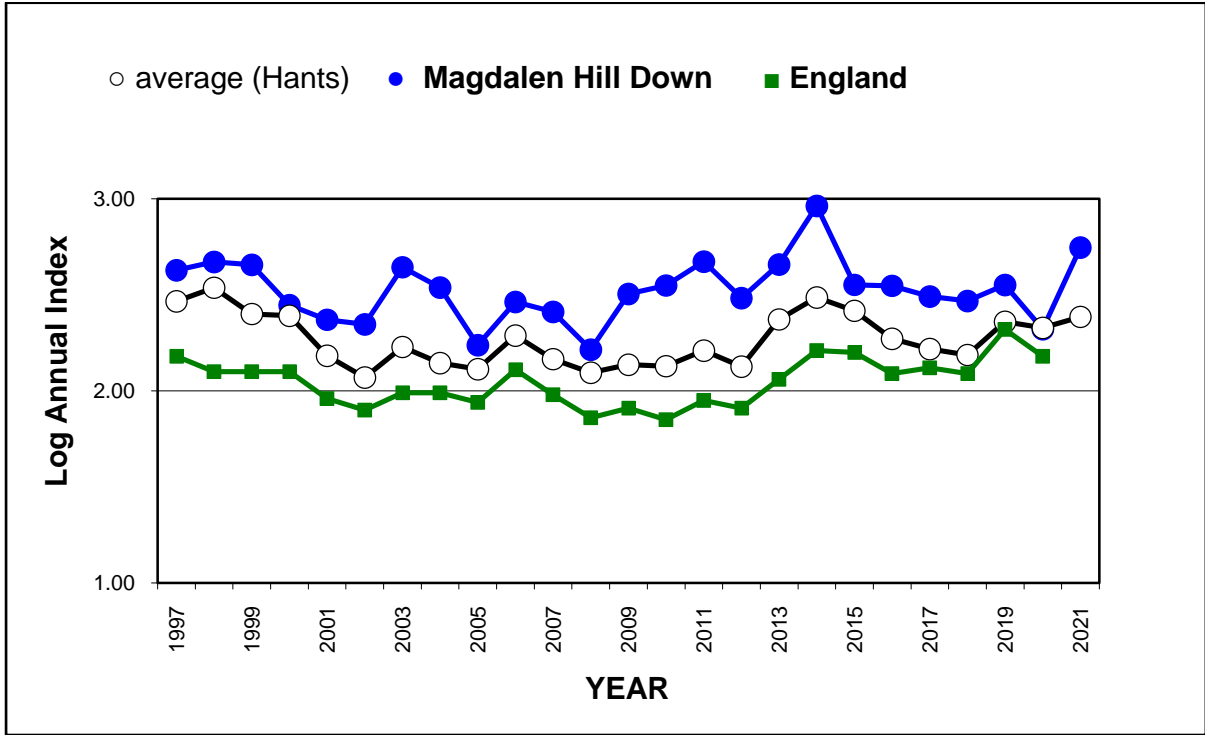

25 year butterfly species trends for Hampshire & Isle of Wight

Grizzled Skipper (*Pyrgus malvae*)

25 year butterfly species trends for Hampshire & Isle of Wight

Holly Blue (*Celastrina argiolus*)

25 year butterfly species trends for Hampshire & Isle of Wight

Large Skipper (*Ochlodes sylvanus*)

25 year butterfly species trends for Hampshire & Isle of Wight

Large White (*Pieris brassicae*)

25 year butterfly species trends for Hampshire & Isle of Wight

Marbled White (*Melanargia galathea*)

25 year butterfly species trends for Hampshire & Isle of Wight

Marsh Fritillary (*Euphydryas aurinia*)

25 year butterfly species trends for Hampshire & Isle of Wight

Meadow Brown (*Maniola jurtina*)

25 year butterfly species trends for Hampshire & Isle of Wight