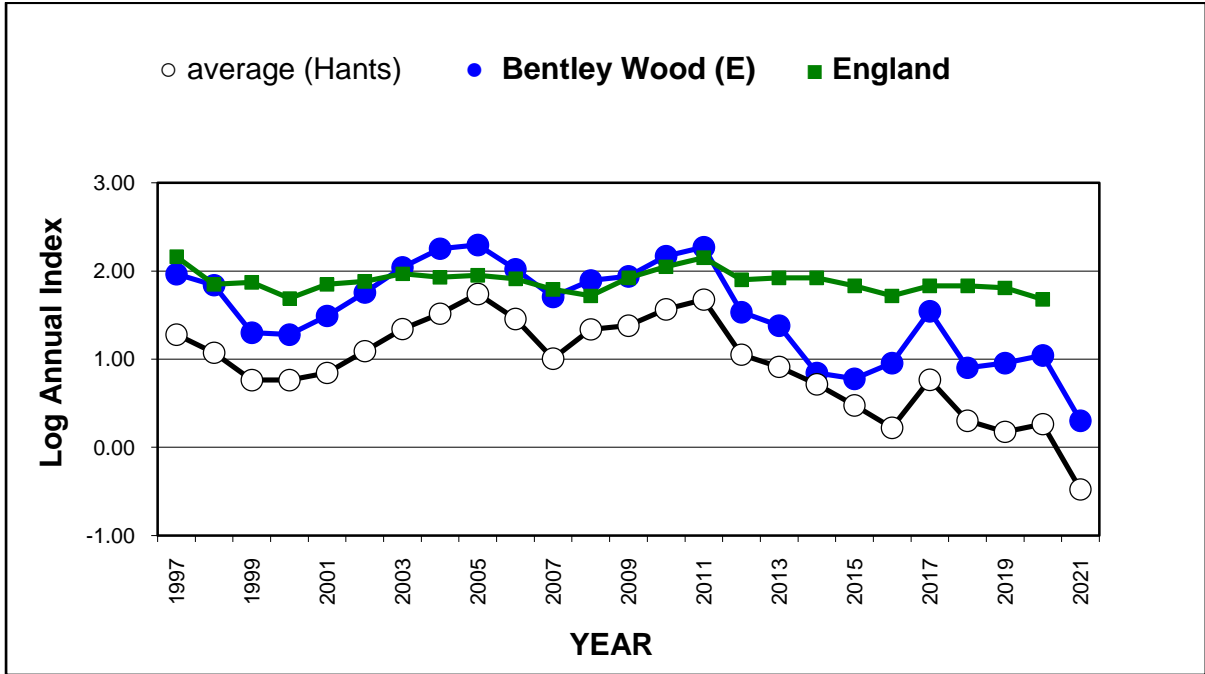

Ringlet (*Aphantopus hyperantus*)

25 year butterfly species trends for Hampshire & Isle of Wight

Silver-spotted Skipper (*Hesperia comma*)

25 year butterfly species trends for Hampshire & Isle of Wight

Silver-studded Blue (*Plebejus argus*)

25 year butterfly species trends for Hampshire & Isle of Wight

Silver-washed Fritillary (*Argynnis paphia*)

25 year butterfly species trends for Hampshire & Isle of Wight

Small Blue (*Cupido minimus*)

25 year butterfly species trends for Hampshire & Isle of Wight

Small Copper (*Lycaena phlaeas*)

25 year butterfly species trends for Hampshire & Isle of Wight

Small Heath (*Coenonympha pamphilus*)

25 year butterfly species trends for Hampshire & Isle of Wight

Small Pearl-bordered Fritillary (*Boloria selene*)

25 year butterfly species trends for Hampshire & Isle of Wight

Small Skipper (*Thymelicus sylvestris*) + Essex Skipper (*Thymelicus lineola*)

25 year butterfly species trends for Hampshire & Isle of Wight