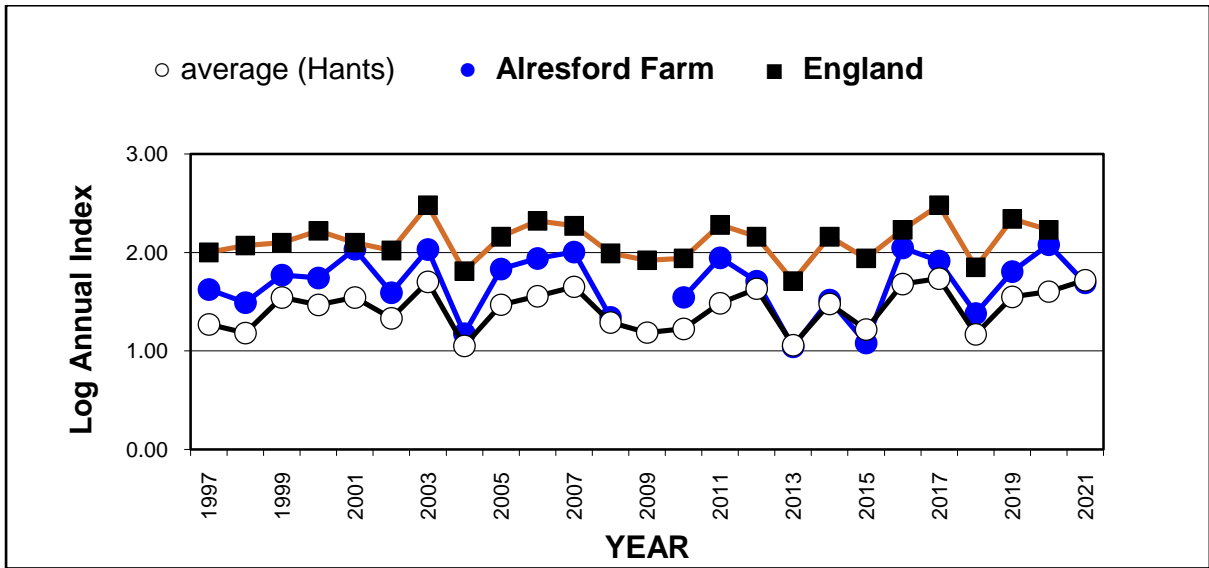

25 year butterfly species trends for Hampshire & Isle of Wight

Pearl-bordered Fritillary (*Boloria euphrosyne*)

25 year butterfly species trends for Hampshire & Isle of Wight

Purple Emperor (*Apatura iris*)

25 year butterfly species trends for Hampshire & Isle of Wight

Purple Hairstreak (*Favonius quercus*)

25 year butterfly species trends for Hampshire & Isle of Wight

Red Admiral (*Vanessa atalanta*)

25 year butterfly species trends for Hampshire & Isle of Wight

Ringlet (*Aphantopus hyperantus*)

25 year butterfly species trends for Hampshire & Isle of Wight

Silver-spotted Skipper (*Hesperia comma*)

25 year butterfly species trends for Hampshire & Isle of Wight

Silver-studded Blue (*Plebejus argus*)

25 year butterfly species trends for Hampshire & Isle of Wight

Silver-washed Fritillary (*Argynnis paphia*)

25 year butterfly species trends for Hampshire & Isle of Wight

Small Blue (*Cupido minimus*)

25 year butterfly species trends for Hampshire & Isle of Wight