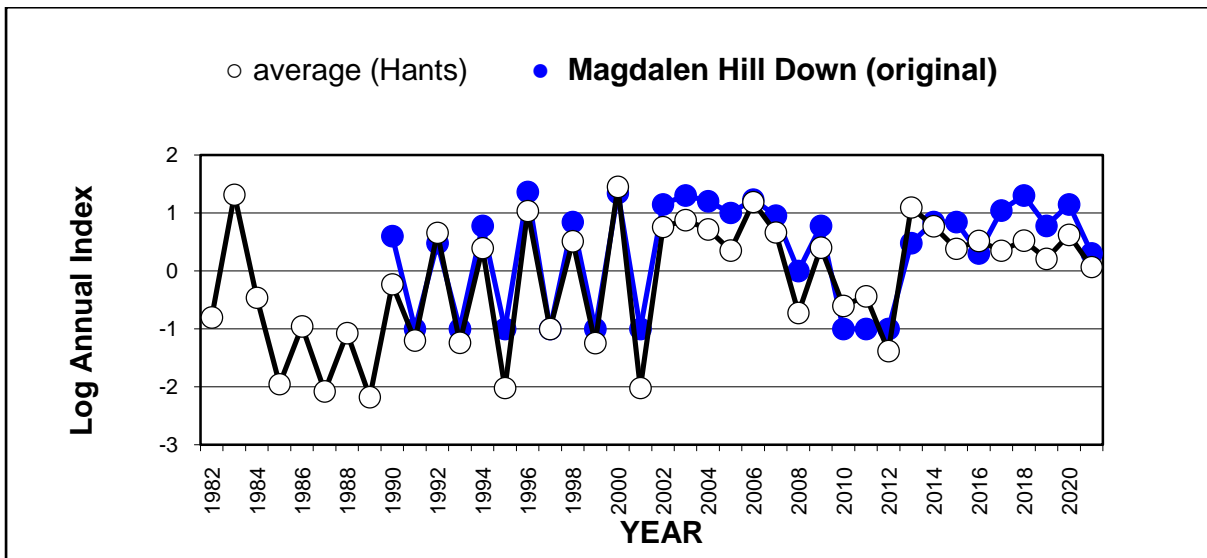

25 year butterfly species trends for Hampshire & Isle of Wight

Clouded Yellow (*Colias croceus*)