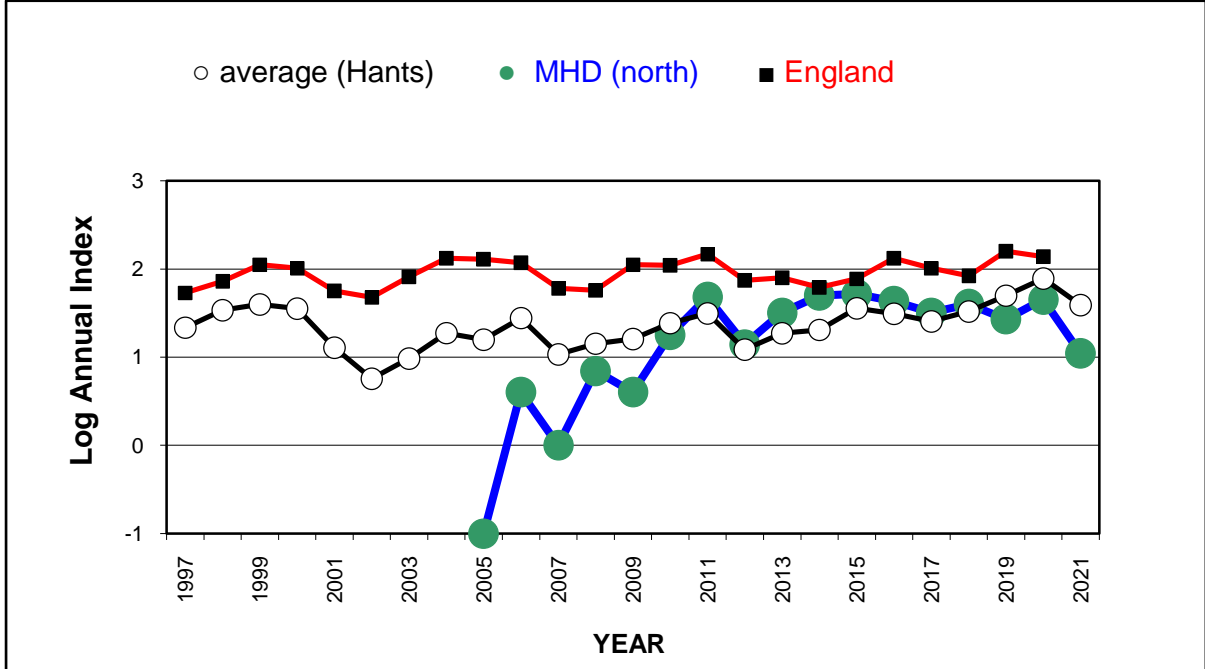

Ringlet (*Aphantopus hyperantus*)

25 year butterfly species trends for Hampshire & Isle of Wight

Silver-spotted Skipper (*Hesperia comma*)

25 year butterfly species trends for Hampshire & Isle of Wight

Silver-studded Blue (*Plebejus argus*)

25 year butterfly species trends for Hampshire & Isle of Wight

Silver-washed Fritillary (*Argynnis paphia*)

25 year butterfly species trends for Hampshire & Isle of Wight

Small Blue (*Cupido minimus*)

25 year butterfly species trends for Hampshire & Isle of Wight

Small Copper (*Lycaena phlaeas*)

25 year butterfly species trends for Hampshire & Isle of Wight

Small Heath (*Coenonympha pamphilus*)

25 year butterfly species trends for Hampshire & Isle of Wight

Small Pearl-bordered Fritillary (*Boloria selene*)

25 year butterfly species trends for Hampshire & Isle of Wight

Small Skipper (*Thymelicus sylvestris*) + Essex Skipper (*Thymelicus lineola*)

25 year butterfly species trends for Hampshire & Isle of Wight