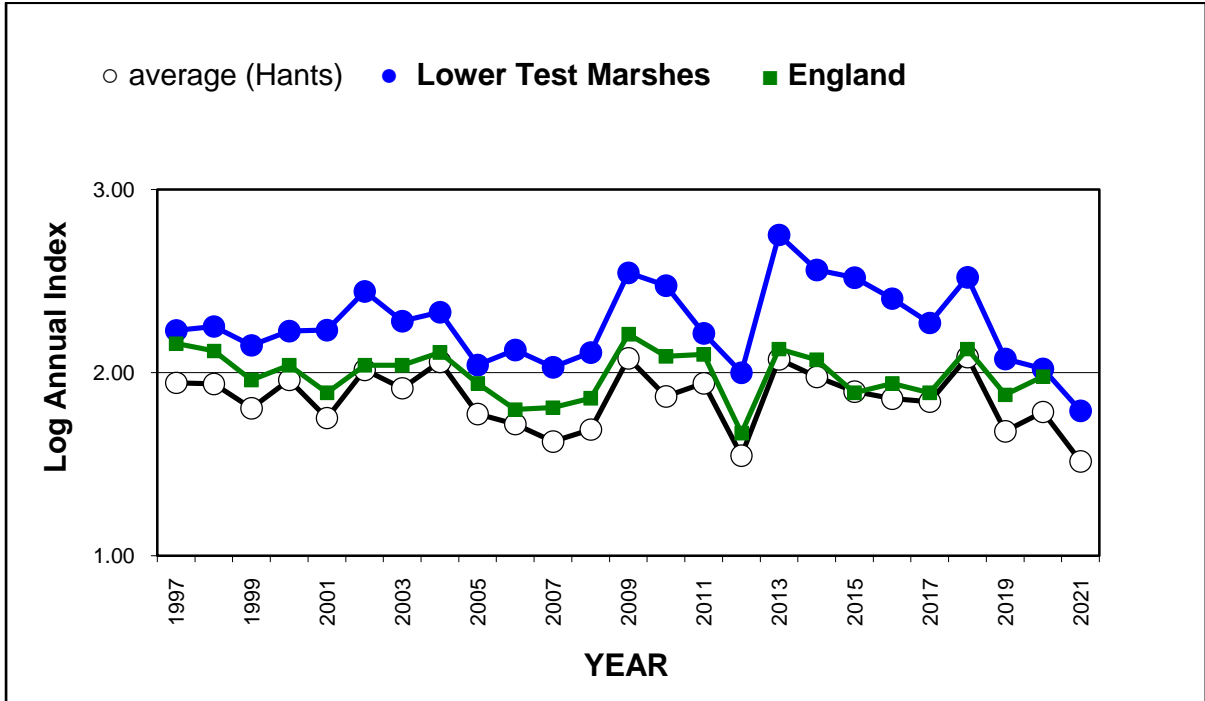

25 year butterfly species trends for Hampshire & Isle of Wight

Gatekeeper (*Pyronia tithonus*)

25 year butterfly species trends for Hampshire & Isle of Wight

Glanville Fritillary (*Melitaea cinxia*)

25 year butterfly species trends for Hampshire & Isle of Wight

Grayling (*Hipparchia semele*)

25 year butterfly species trends for Hampshire & Isle of Wight

Green Hairstreak (*Callophrys rubi*)

25 year butterfly species trends for Hampshire & Isle of Wight

Green-veined White (*Pieris napi*)

25 year butterfly species trends for Hampshire & Isle of Wight

Grizzled Skipper (*Pyrgus malvae*)

25 year butterfly species trends for Hampshire & Isle of Wight

Holly Blue (*Celastrina argiolus*)

25 year butterfly species trends for Hampshire & Isle of Wight

Large Skipper (*Ochlodes sylvanus*)

25 year butterfly species trends for Hampshire & Isle of Wight

Large White (*Pieris brassicae*)

25 year butterfly species trends for Hampshire & Isle of Wight

Marbled White (*Melanargia galathea*)