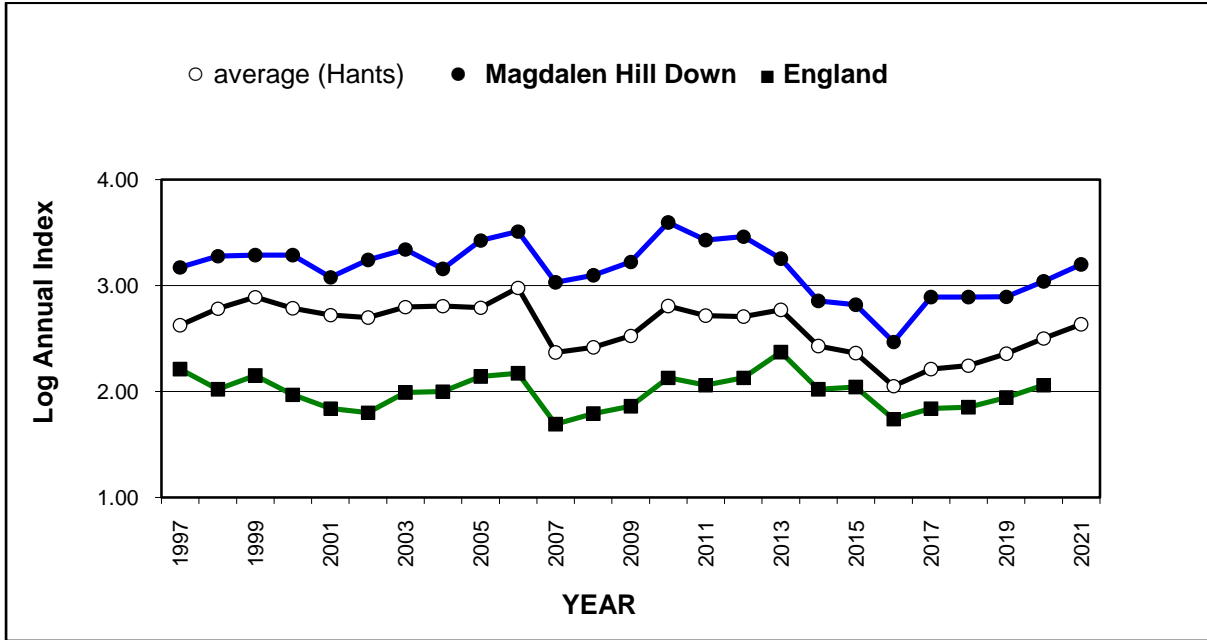

25 year butterfly species trends for Hampshire & Isle of Wight

Adonis Blue (*Polyommatus bellargus*)

25 year butterfly species trends for Hampshire & Isle of Wight

Brimstone (*Gonepteryx rhamni*)

25 year butterfly species trends for Hampshire & Isle of Wight

Brown Argus (*Aricia agestis*)

25 year butterfly species trends for Hampshire & Isle of Wight

Brown Hairstreak (*Thecla betulae*)

25 year butterfly species trends for Hampshire & Isle of Wight

Chalk Hill Blue (*Polyommatus coridon*)