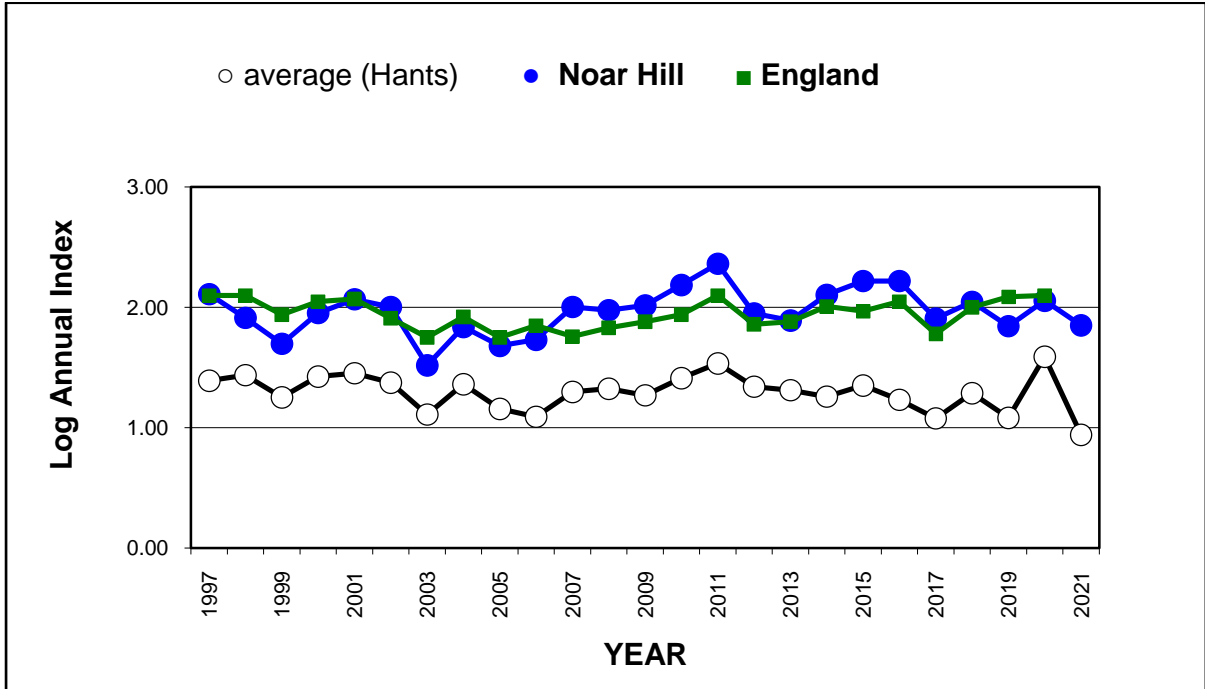

25 year butterfly species trends for Hampshire & Isle of Wight

Clouded Yellow (*Colias croceus*)

25 year butterfly species trends for Hampshire & Isle of Wight

Comma (*Polytonia c-album*)

25 year butterfly species trends for Hampshire & Isle of Wight

Common Blue (*Polyommatus icarus*)

25 year butterfly species trends for Hampshire & Isle of Wight

Dark Green Fritillary (*Speyeria aglaja*)

25 year butterfly species trends for Hampshire & Isle of Wight

Duke of Burgundy (*Hamearis lucina*)

25 year butterfly species trends for Hampshire & Isle of Wight

Gatekeeper (*Pyronia tithonus*)

25 year butterfly species trends for Hampshire & Isle of Wight

Glanville Fritillary (*Melitaea cinxia*)

25 year butterfly species trends for Hampshire & Isle of Wight