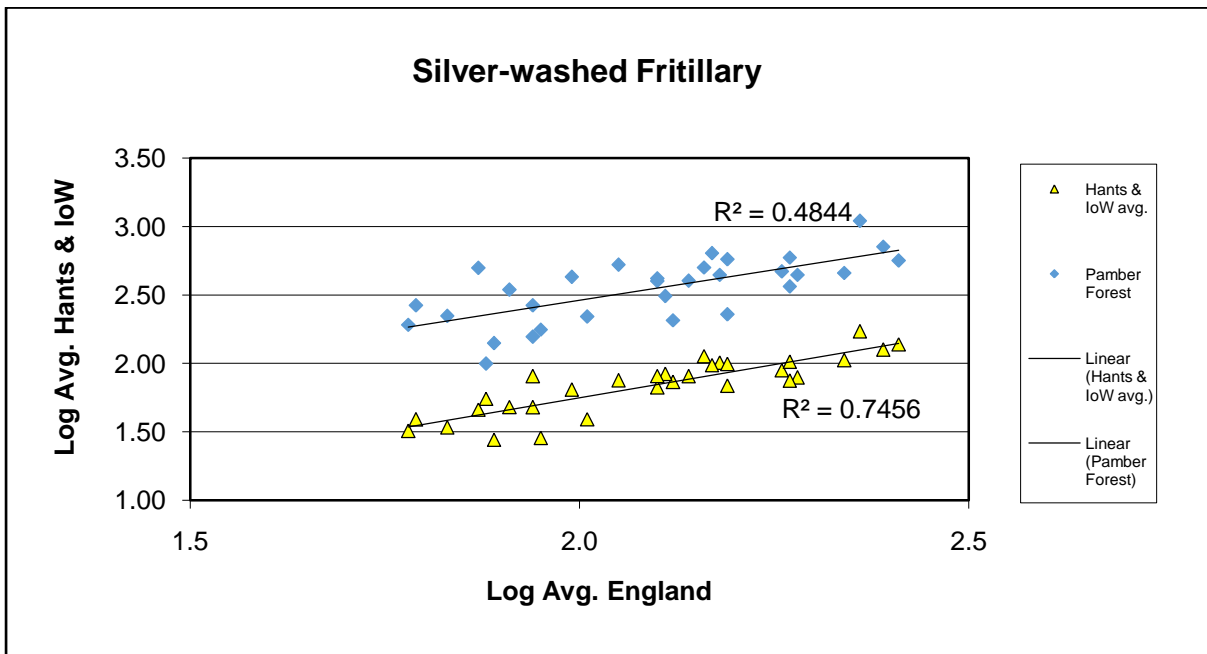

25 year butterfly species trends for Hampshire & Isle of Wight

Purple Hairstreak (*Favonius quercus*)

25 year butterfly species trends for Hampshire & Isle of Wight

Red Admiral (*Vanessa atalanta*)

25 year butterfly species trends for Hampshire & Isle of Wight

Ringlet (*Aphantopus hyperantus*)

25 year butterfly species trends for Hampshire & Isle of Wight

Silver-spotted Skipper (*Hesperia comma*)

25 year butterfly species trends for Hampshire & Isle of Wight

Silver-studded Blue (*Plebejus argus*)

25 year butterfly species trends for Hampshire & Isle of Wight

Silver-washed Fritillary (*Argynnis paphia*)

25 year butterfly species trends for Hampshire & Isle of Wight

Small Blue (*Cupido minimus*)

25 year butterfly species trends for Hampshire & Isle of Wight

Small Copper (*Lycaena phlaeas*)

25 year butterfly species trends for Hampshire & Isle of Wight

Small Heath (*Coenonympha pamphilus*)

25 year butterfly species trends for Hampshire & Isle of Wight

Small Pearl-bordered Fritillary (*Boloria selene*)