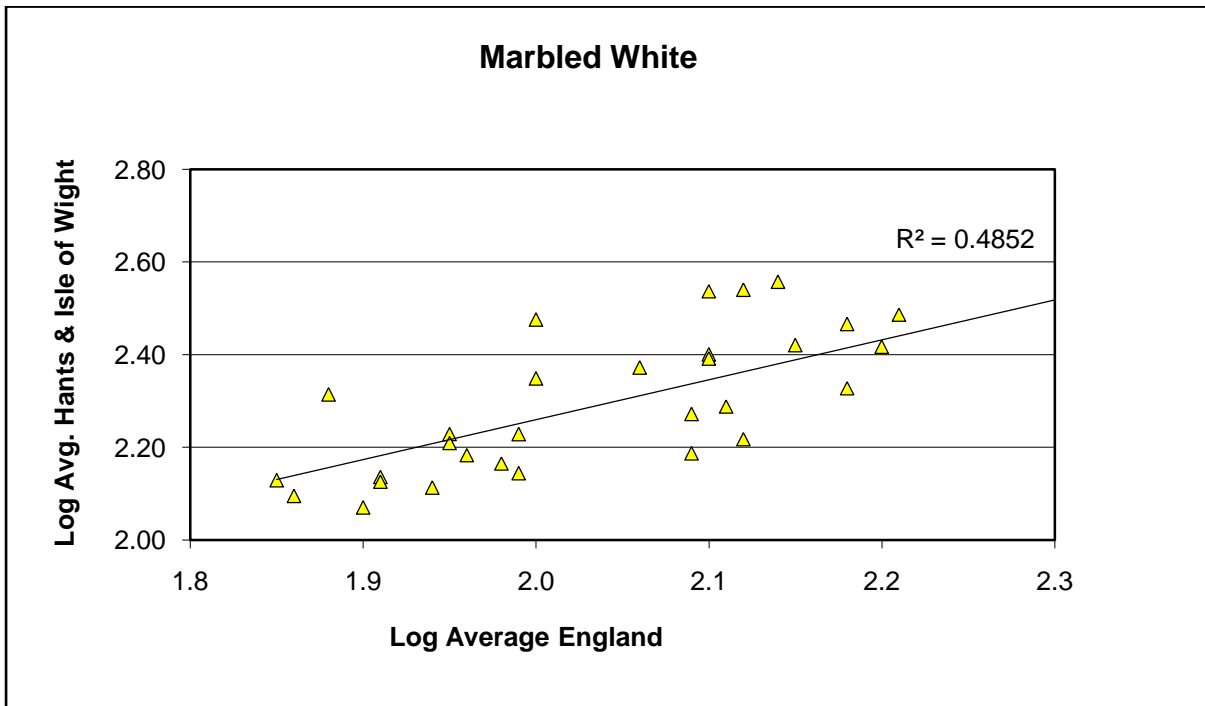

Grayling (*Hipparchia semele*)

25 year butterfly species trends for Hampshire & Isle of Wight

Green Hairstreak (*Callophrys rubi*)

25 year butterfly species trends for Hampshire & Isle of Wight

Green-veined White (*Pieris napi*)

25 year butterfly species trends for Hampshire & Isle of Wight

Grizzled Skipper (*Pyrgus malvae*)

25 year butterfly species trends for Hampshire & Isle of Wight

Holly Blue (*Celastrina argiolus*)

25 year butterfly species trends for Hampshire & Isle of Wight

Large Skipper (*Ochlodes sylvanus*)

25 year butterfly species trends for Hampshire & Isle of Wight

Large White (*Pieris brassicae*)

25 year butterfly species trends for Hampshire & Isle of Wight

Marbled White (*Melanargia galathea*)

25 year butterfly species trends for Hampshire & Isle of Wight

Marsh Fritillary (*Euphydryas aurinia*)

25 year butterfly species trends for Hampshire & Isle of Wight

Meadow Brown (*Maniola jurtina*)

25 year butterfly species trends for Hampshire & Isle of Wight