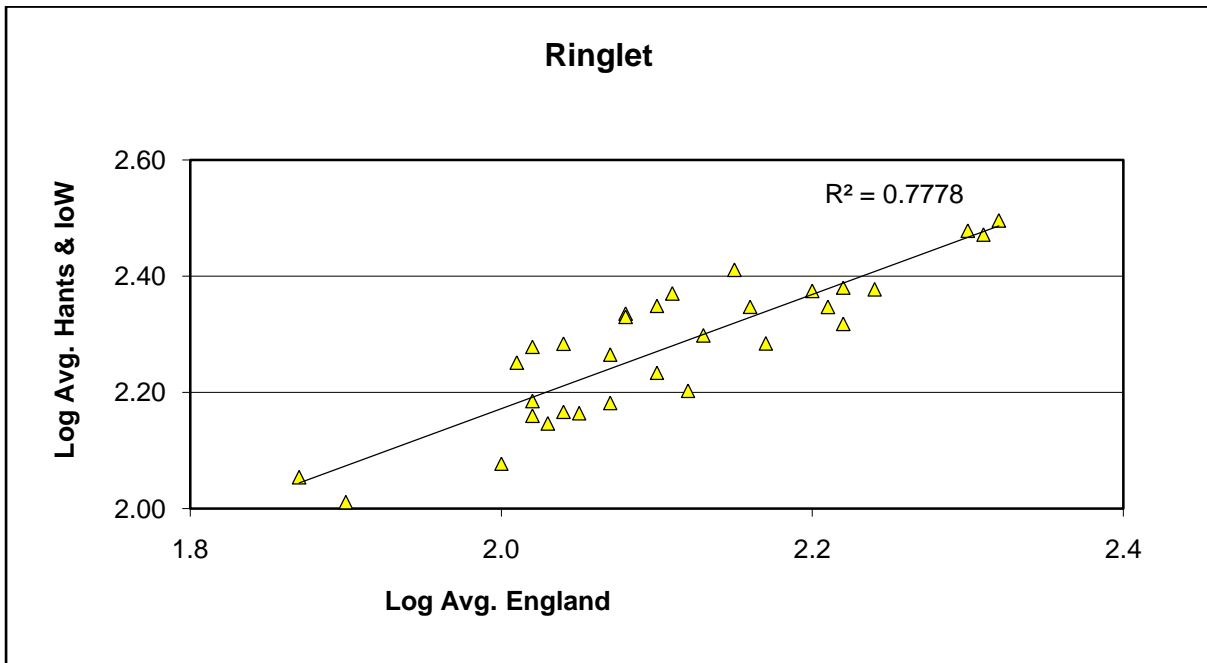

25 year butterfly species trends for Hampshire & Isle of Wight

Pearl-bordered Fritillary (*Boloria euphrosyne*)

25 year butterfly species trends for Hampshire & Isle of Wight

Purple Emperor (*Apatura iris*)

25 year butterfly species trends for Hampshire & Isle of Wight

Purple Hairstreak (*Favonius quercus*)

25 year butterfly species trends for Hampshire & Isle of Wight

Red Admiral (*Vanessa atalanta*)

25 year butterfly species trends for Hampshire & Isle of Wight

Ringlet (*Aphantopus hyperantus*)

25 year butterfly species trends for Hampshire & Isle of Wight

Silver-spotted Skipper (*Hesperia comma*)

25 year butterfly species trends for Hampshire & Isle of Wight

Silver-studded Blue (*Plebejus argus*)