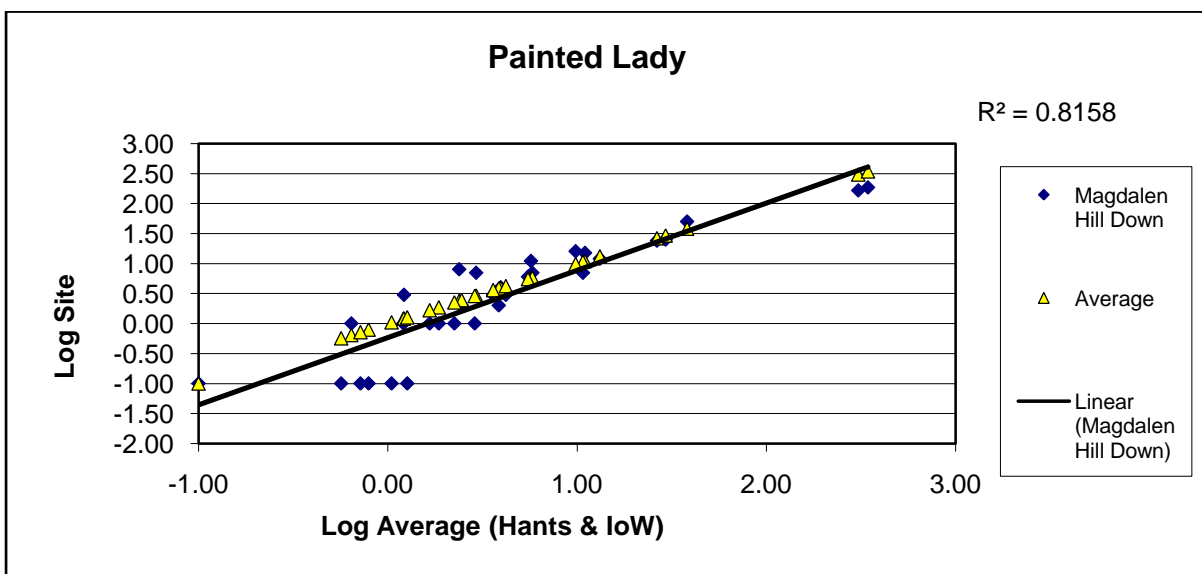

25 year butterfly species trends for Hampshire & Isle of Wight

Painted Lady (*Vanessa cardui*)