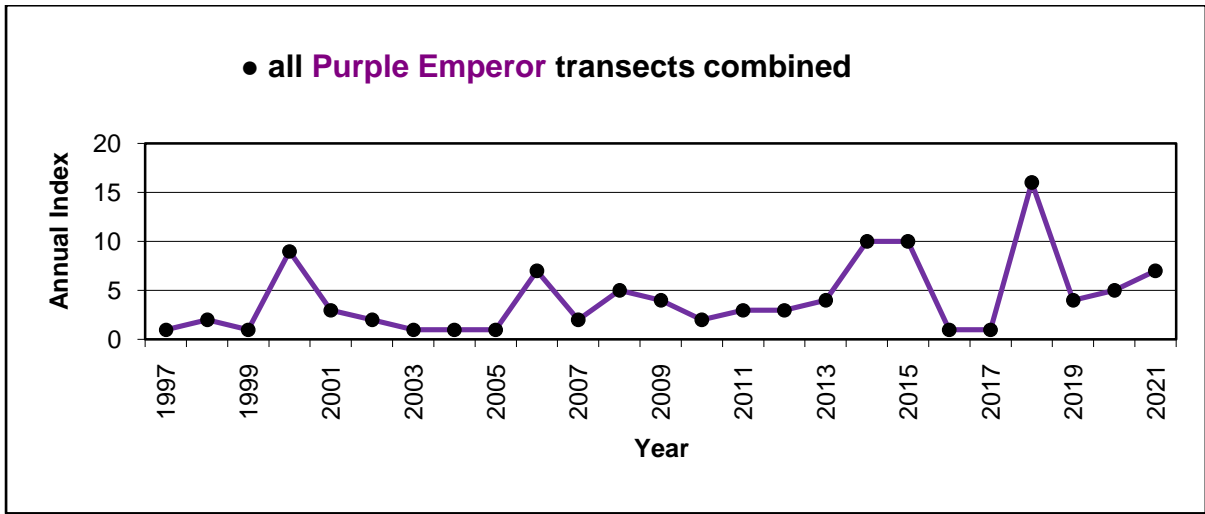

Orange Tip (*Anthocharis cardamines*)

25 year butterfly species trends for Hampshire & Isle of Wight

Painted Lady (*Vanessa cardui*)

25 year butterfly species trends for Hampshire & Isle of Wight

Peacock (*Aglais io*)

25 year butterfly species trends for Hampshire & Isle of Wight

Pearl-bordered Fritillary (*Boloria euphrosyne*)

25 year butterfly species trends for Hampshire & Isle of Wight

Purple Emperor (*Apatura iris*)

25 year butterfly species trends for Hampshire & Isle of Wight

Purple Hairstreak (*Favonius quercus*)

25 year butterfly species trends for Hampshire & Isle of Wight

Red Admiral (*Vanessa atalanta*)

25 year butterfly species trends for Hampshire & Isle of Wight

Ringlet (*Aphantopus hyperantus*)

25 year butterfly species trends for Hampshire & Isle of Wight

Silver-spotted Skipper (*Hesperia comma*)

25 year butterfly species trends for Hampshire & Isle of Wight

Silver-studded Blue (*Plebejus argus*)