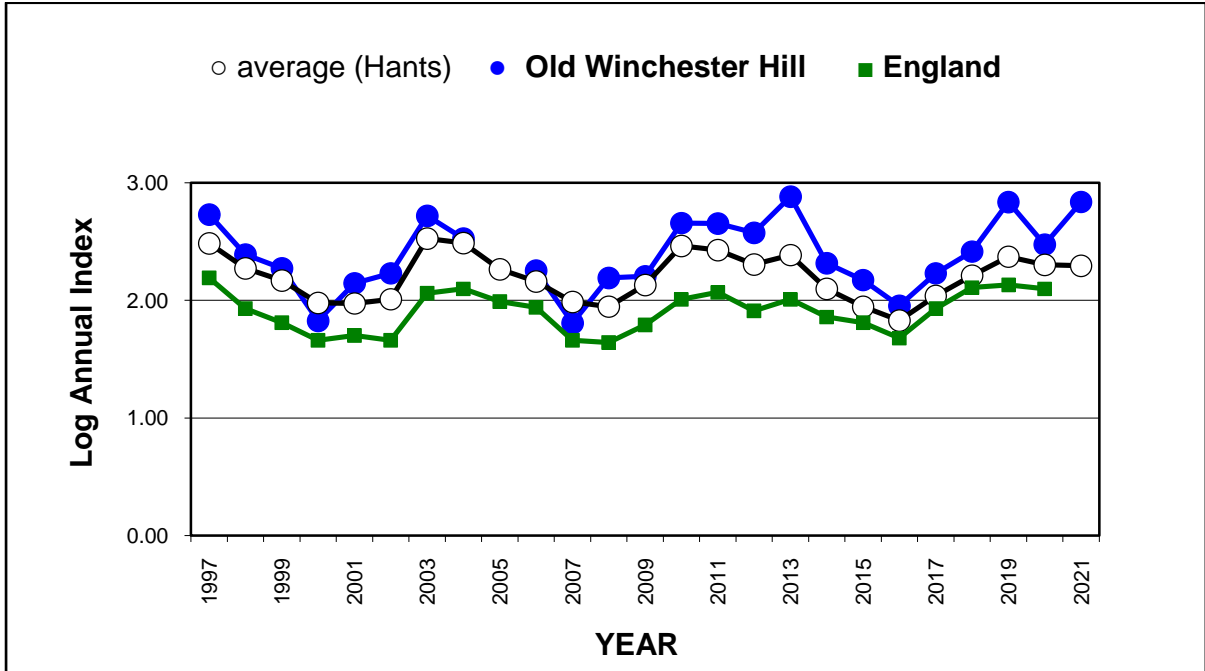

25 year butterfly species trends for Hampshire & Isle of Wight

Purple Hairstreak (*Favonius quercus*)

25 year butterfly species trends for Hampshire & Isle of Wight

Red Admiral (*Vanessa atalanta*)

25 year butterfly species trends for Hampshire & Isle of Wight

Ringlet (*Aphantopus hyperantus*)

25 year butterfly species trends for Hampshire & Isle of Wight

Silver-spotted Skipper (*Hesperia comma*)

25 year butterfly species trends for Hampshire & Isle of Wight

Silver-studded Blue (*Plebejus argus*)

25 year butterfly species trends for Hampshire & Isle of Wight

Silver-washed Fritillary (*Argynnis paphia*)

25 year butterfly species trends for Hampshire & Isle of Wight

Small Blue (*Cupido minimus*)

25 year butterfly species trends for Hampshire & Isle of Wight

Small Copper (*Lycaena phlaeas*)

25 year butterfly species trends for Hampshire & Isle of Wight

Small Heath (*Coenonympha pamphilus*)

25 year butterfly species trends for Hampshire & Isle of Wight

Small Pearl-bordered Fritillary (*Boloria selene*)