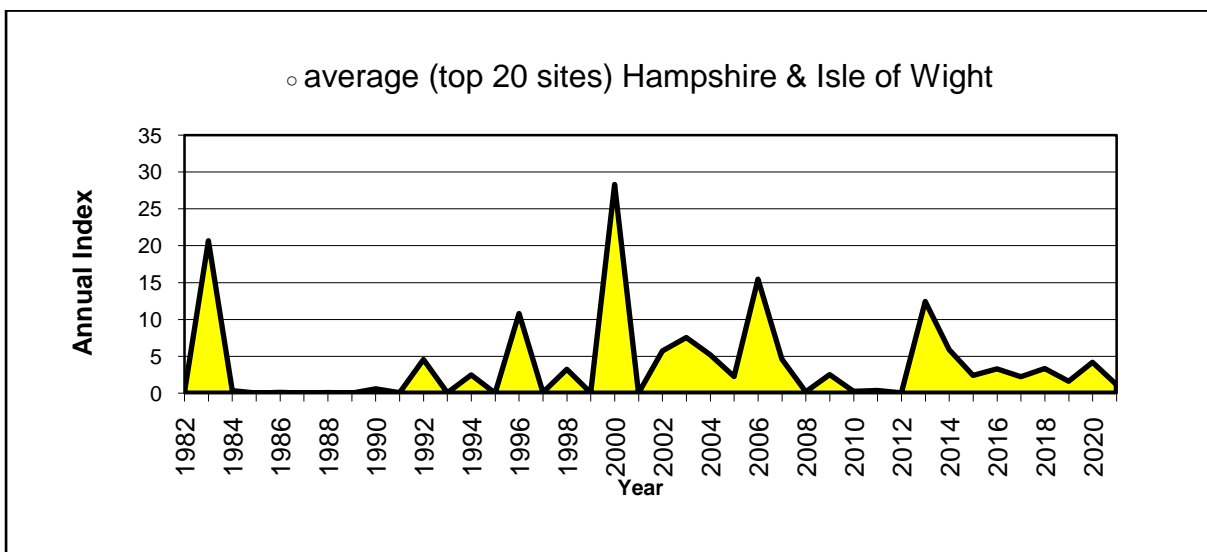

25 year butterfly species trends for Hampshire & Isle of Wight

Adonis Blue (*Polyommatus bellargus*)

25 year butterfly species trends for Hampshire & Isle of Wight

Brimstone (*Gonepteryx rhamni*)

25 year butterfly species trends for Hampshire & Isle of Wight

Brown Argus (*Aricia agestis*)

25 year butterfly species trends for Hampshire & Isle of Wight

Brown Hairstreak (*Thecla betulae*)

25 year butterfly species trends for Hampshire & Isle of Wight

Chalk Hill Blue (*Polyommatus coridon*)

25 year butterfly species trends for Hampshire & Isle of Wight

Clouded Yellow (*Colias croceus*)

25 year butterfly species trends for Hampshire & Isle of Wight

Comma (*Polytonia c-album*)

25 year butterfly species trends for Hampshire & Isle of Wight