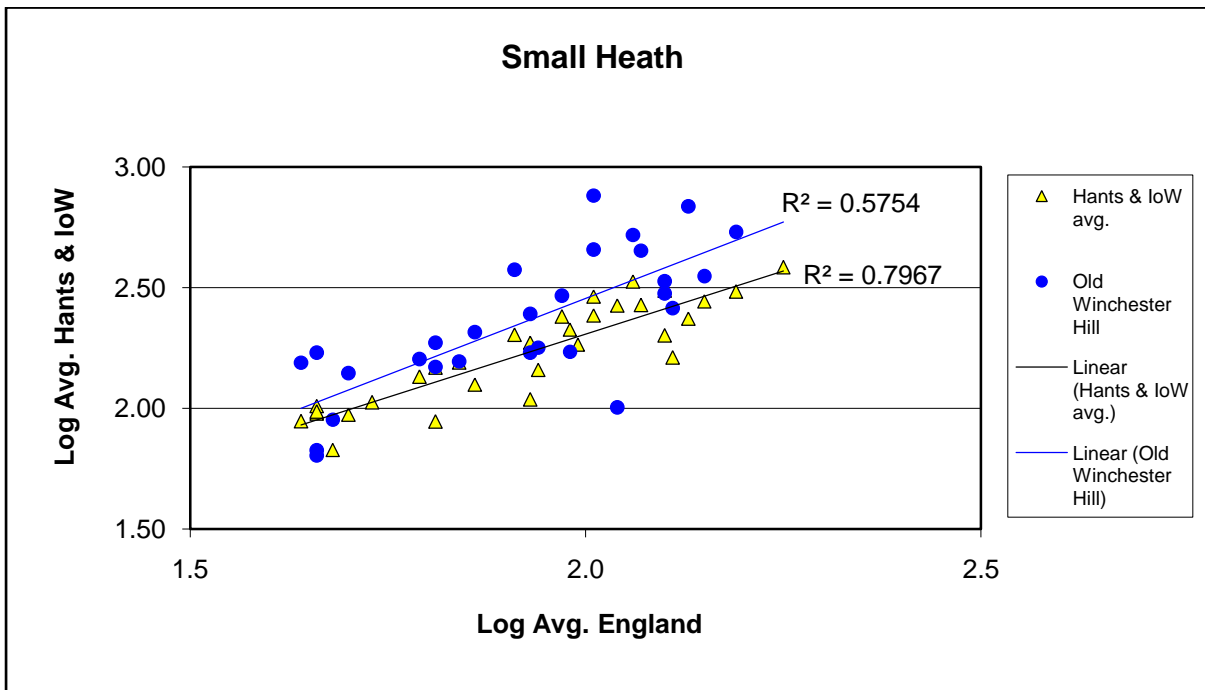

Ringlet (*Aphantopus hyperantus*)

25 year butterfly species trends for Hampshire & Isle of Wight

Silver-spotted Skipper (*Hesperia comma*)

25 year butterfly species trends for Hampshire & Isle of Wight

Silver-studded Blue (*Plebejus argus*)

25 year butterfly species trends for Hampshire & Isle of Wight

Silver-washed Fritillary (*Argynnis paphia*)

25 year butterfly species trends for Hampshire & Isle of Wight

Small Blue (*Cupido minimus*)

25 year butterfly species trends for Hampshire & Isle of Wight

Small Copper (*Lycaena phlaeas*)

25 year butterfly species trends for Hampshire & Isle of Wight

Small Heath (*Coenonympha pamphilus*)

25 year butterfly species trends for Hampshire & Isle of Wight

Small Pearl-bordered Fritillary (*Boloria selene*)

25 year butterfly species trends for Hampshire & Isle of Wight

Small Skipper (*Thymelicus sylvestris*) + Essex Skipper (*Thymelicus lineola*)

25 year butterfly species trends for Hampshire & Isle of Wight