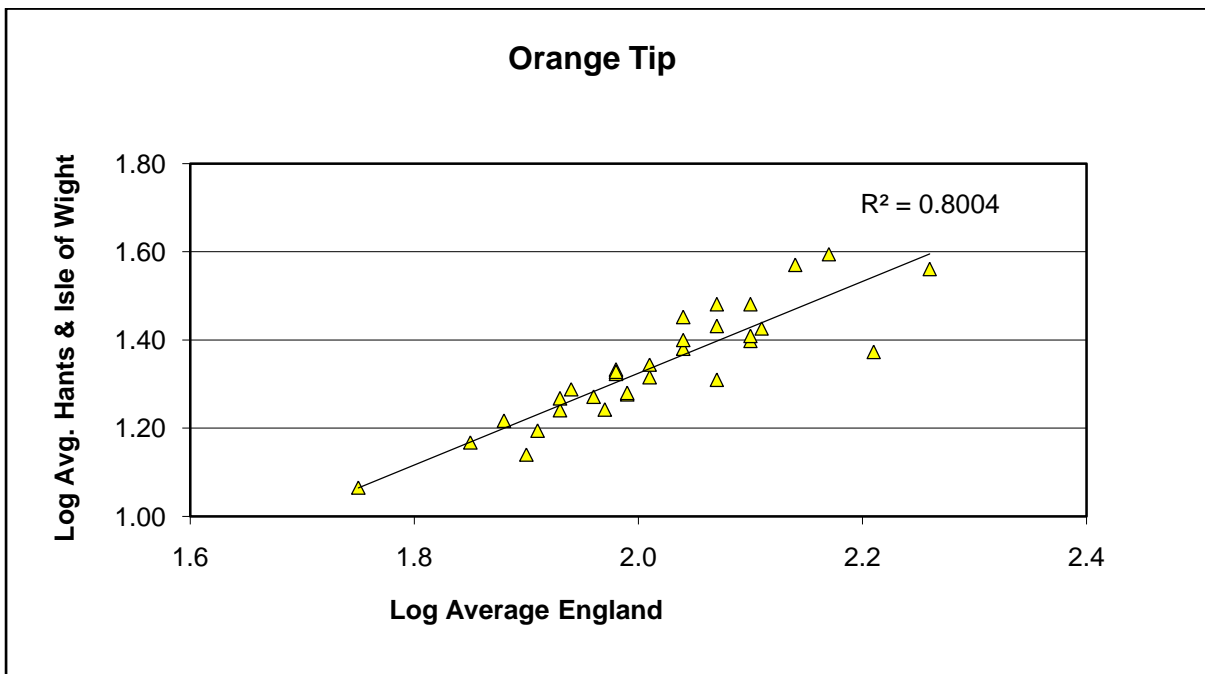

25 year butterfly species trends for Hampshire & Isle of Wight

Grizzled Skipper (*Pyrgus malvae*)

25 year butterfly species trends for Hampshire & Isle of Wight

Holly Blue (*Celastrina argiolus*)

25 year butterfly species trends for Hampshire & Isle of Wight

Large Skipper (*Ochlodes sylvanus*)

25 year butterfly species trends for Hampshire & Isle of Wight

Large White (*Pieris brassicae*)

25 year butterfly species trends for Hampshire & Isle of Wight

Marbled White (*Melanargia galathea*)

25 year butterfly species trends for Hampshire & Isle of Wight

Marsh Fritillary (*Euphydryas aurinia*)

25 year butterfly species trends for Hampshire & Isle of Wight

Meadow Brown (*Maniola jurtina*)

25 year butterfly species trends for Hampshire & Isle of Wight

Orange Tip (*Anthocharis cardamines*)

25 year butterfly species trends for Hampshire & Isle of Wight

Painted Lady (*Vanessa cardui*)

25 year butterfly species trends for Hampshire & Isle of Wight

Peacock (*Aglais io*)