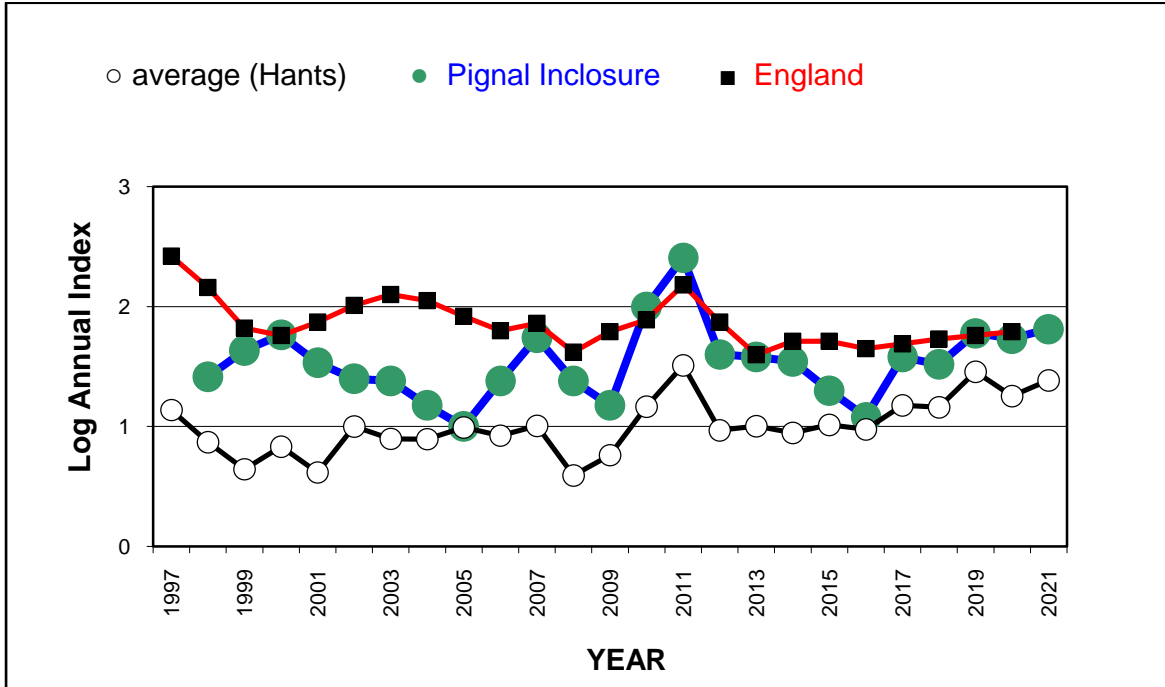

Large Skipper (*Ochlodes sylvanus*)

25 year butterfly species trends for Hampshire & Isle of Wight

Large White (*Pieris brassicae*)

25 year butterfly species trends for Hampshire & Isle of Wight

Marbled White (*Melanargia galathea*)

25 year butterfly species trends for Hampshire & Isle of Wight

Marsh Fritillary (*Euphydryas aurinia*)

25 year butterfly species trends for Hampshire & Isle of Wight

Meadow Brown (*Maniola jurtina*)

25 year butterfly species trends for Hampshire & Isle of Wight

Orange Tip (*Anthocharis cardamines*)

25 year butterfly species trends for Hampshire & Isle of Wight

Painted Lady (*Vanessa cardui*)

25 year butterfly species trends for Hampshire & Isle of Wight

Peacock (*Aglais io*)

25 year butterfly species trends for Hampshire & Isle of Wight

Pearl-bordered Fritillary (*Boloria euphrosyne*)

25 year butterfly species trends for Hampshire & Isle of Wight

Purple Emperor (*Apatura iris*)