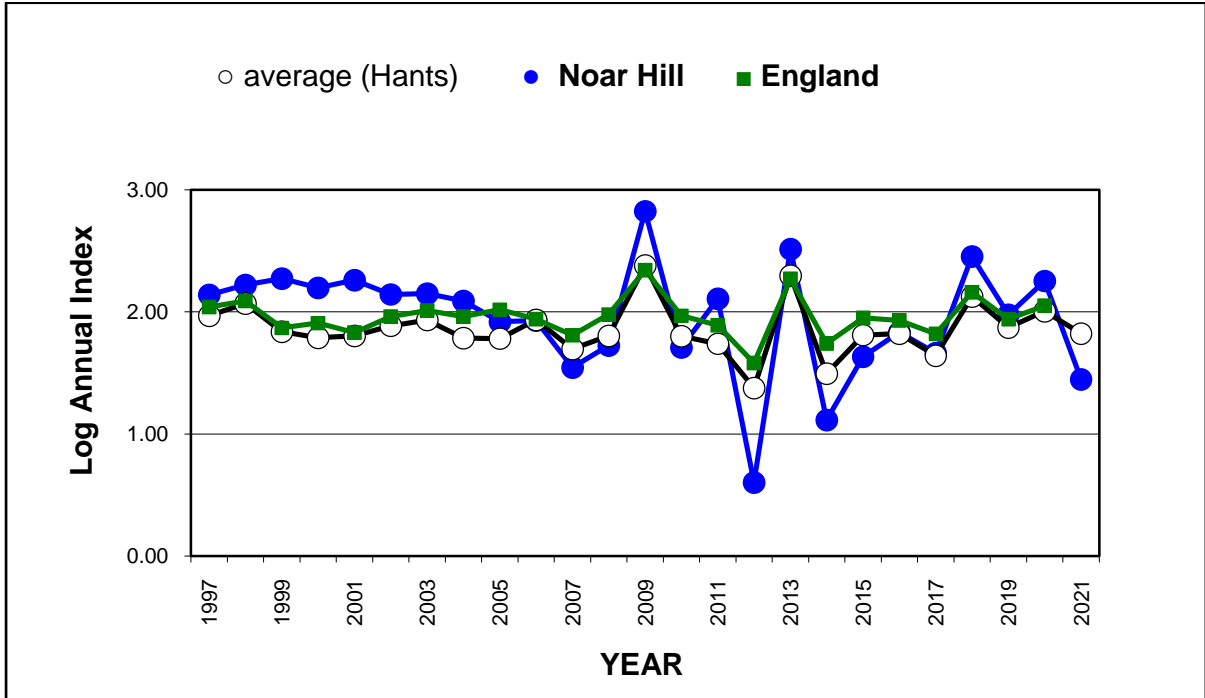

Grayling (*Hipparchia semele*)

25 year butterfly species trends for Hampshire & Isle of Wight

Green Hairstreak (*Callophrys rubi*)

25 year butterfly species trends for Hampshire & Isle of Wight

Green-veined White (*Pieris napi*)

25 year butterfly species trends for Hampshire & Isle of Wight

Grizzled Skipper (*Pyrgus malvae*)

25 year butterfly species trends for Hampshire & Isle of Wight

Holly Blue (*Celastrina argiolus*)

25 year butterfly species trends for Hampshire & Isle of Wight

Large Skipper (*Ochlodes sylvanus*)

25 year butterfly species trends for Hampshire & Isle of Wight

Large White (*Pieris brassicae*)

25 year butterfly species trends for Hampshire & Isle of Wight

Marbled White (*Melanargia galathea*)