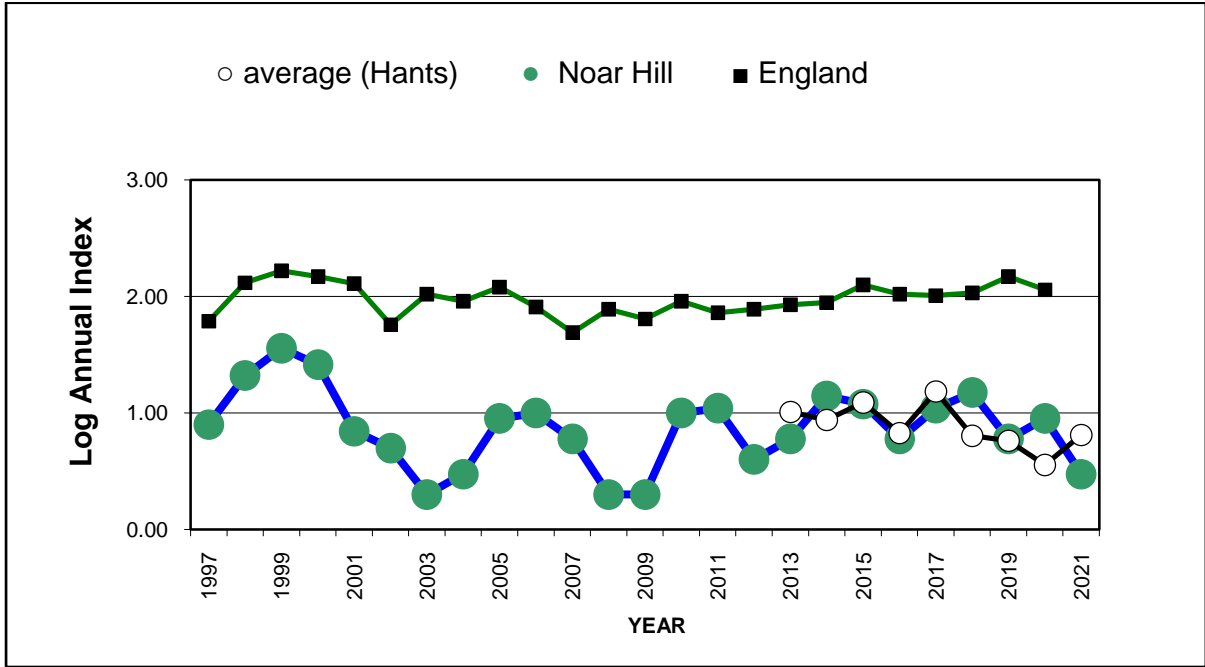

25 year butterfly species trends for Hampshire & Isle of Wight

Adonis Blue (*Polyommatus bellargus*)

25 year butterfly species trends for Hampshire & Isle of Wight

Brimstone (*Gonepteryx rhamni*)

25 year butterfly species trends for Hampshire & Isle of Wight

Brown Argus (*Aricia agestis*)

25 year butterfly species trends for Hampshire & Isle of Wight

Brown Hairstreak (*Thecla betulae*)

25 year butterfly species trends for Hampshire & Isle of Wight

Chalk Hill Blue (*Polyommatus coridon*)