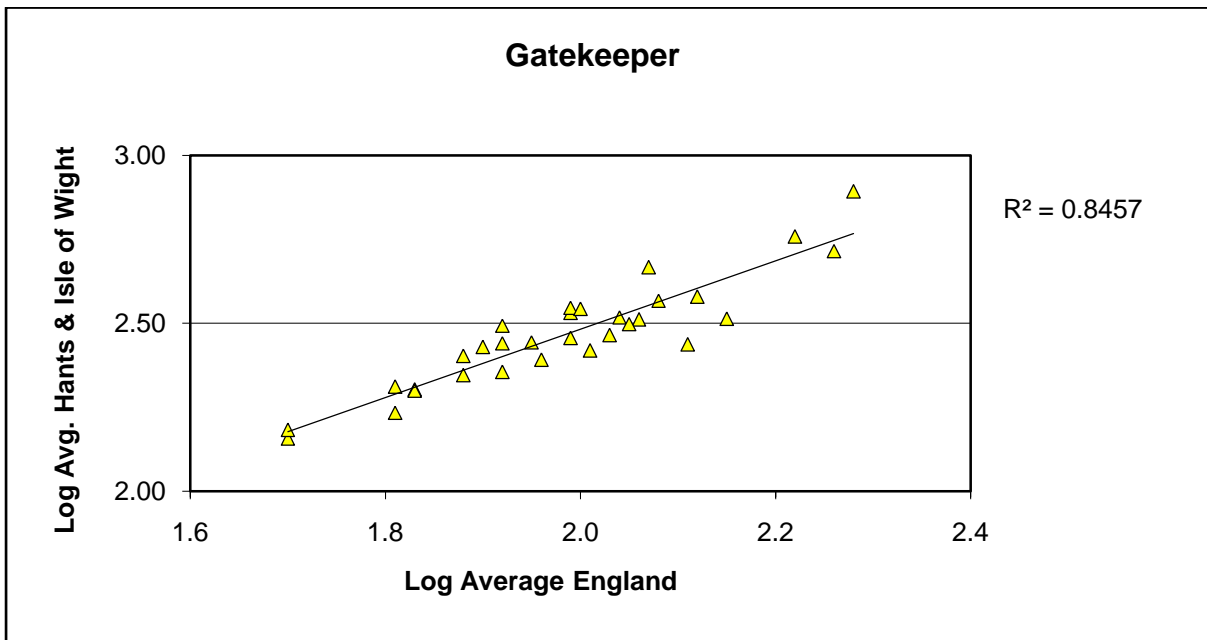

Common Blue (*Polyommatus icarus*)

25 year butterfly species trends for Hampshire & Isle of Wight

Dark Green Fritillary (*Speyeria aglaja*)

25 year butterfly species trends for Hampshire & Isle of Wight

Duke of Burgundy (*Hamearis lucina*)

25 year butterfly species trends for Hampshire & Isle of Wight

Gatekeeper (*Pyronia tithonus*)

25 year butterfly species trends for Hampshire & Isle of Wight

Glanville Fritillary (*Melitaea cinxia*)

25 year butterfly species trends for Hampshire & Isle of Wight