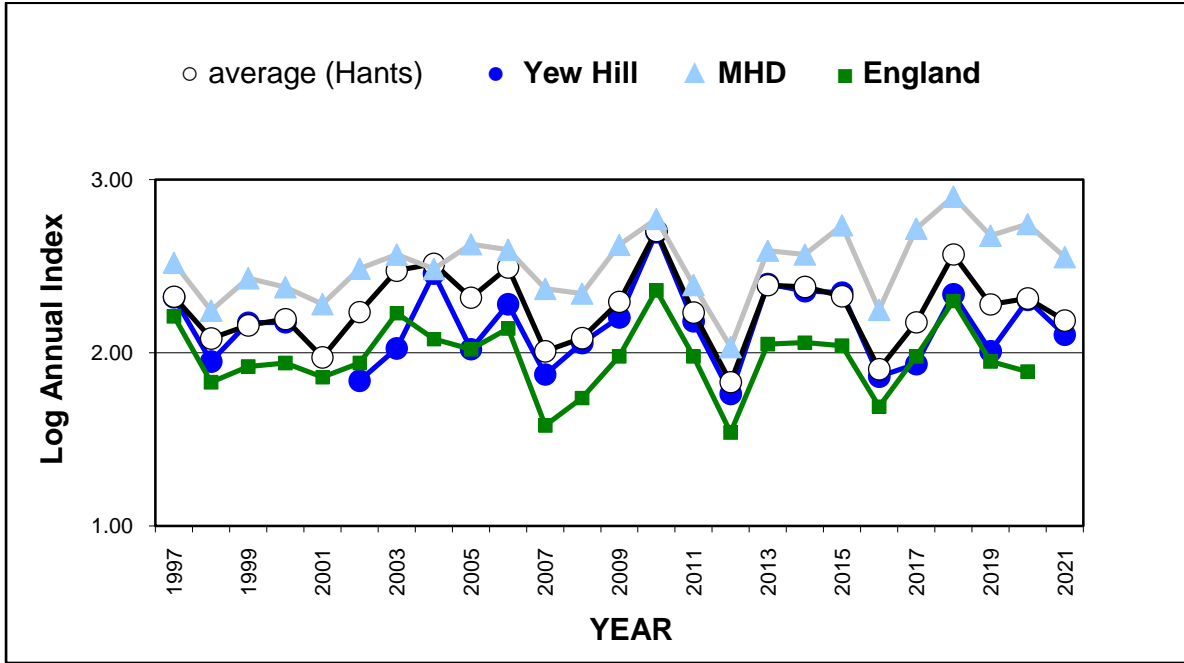

Brown Argus (*Aricia agestis*)

25 year butterfly species trends for Hampshire & Isle of Wight

Brown Hairstreak (*Thecla betulae*)

25 year butterfly species trends for Hampshire & Isle of Wight

Chalk Hill Blue (*Polyommatus coridon*)

25 year butterfly species trends for Hampshire & Isle of Wight

Clouded Yellow (*Colias croceus*)

25 year butterfly species trends for Hampshire & Isle of Wight

Comma (*Polytonia c-album*)

25 year butterfly species trends for Hampshire & Isle of Wight

Common Blue (*Polyommatus icarus*)

25 year butterfly species trends for Hampshire & Isle of Wight

Dark Green Fritillary (*Speyeria aglaja*)

25 year butterfly species trends for Hampshire & Isle of Wight

Duke of Burgundy (*Hamearis lucina*)