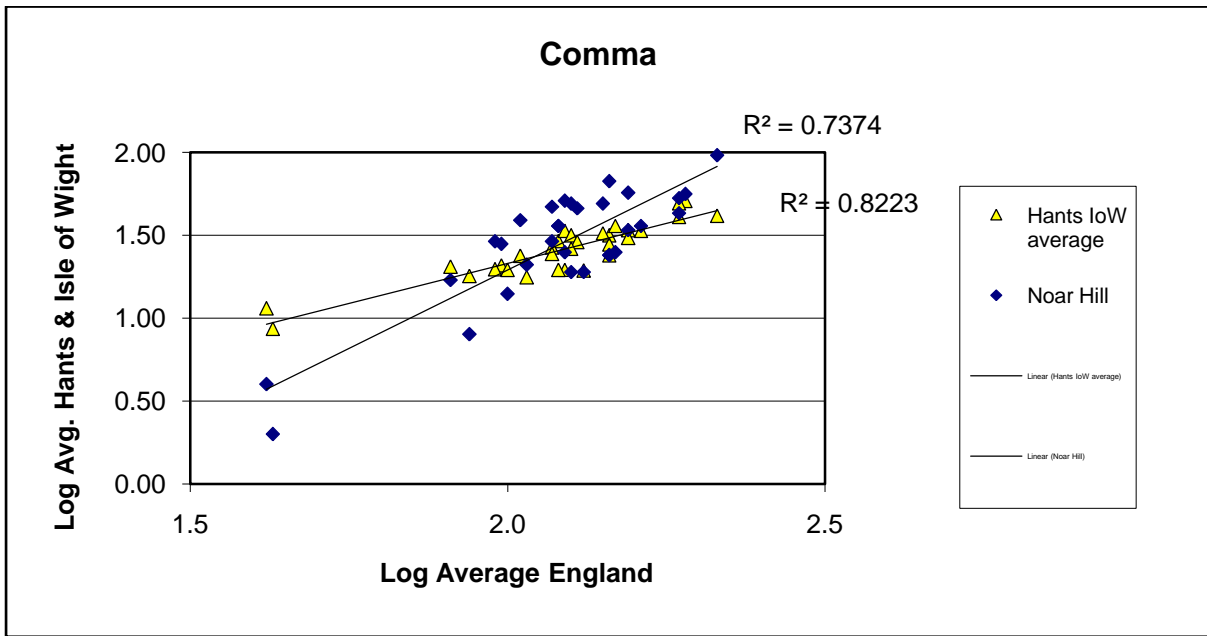

Brown Argus (*Aricia agestis*)

25 year butterfly species trends for Hampshire & Isle of Wight

Brown Hairstreak (*Thecla betulae*)

25 year butterfly species trends for Hampshire & Isle of Wight

Chalk Hill Blue (*Polyommatus coridon*)

25 year butterfly species trends for Hampshire & Isle of Wight

Clouded Yellow (*Colias croceus*)

25 year butterfly species trends for Hampshire & Isle of Wight

Comma (*Polytonia c-album*)

25 year butterfly species trends for Hampshire & Isle of Wight