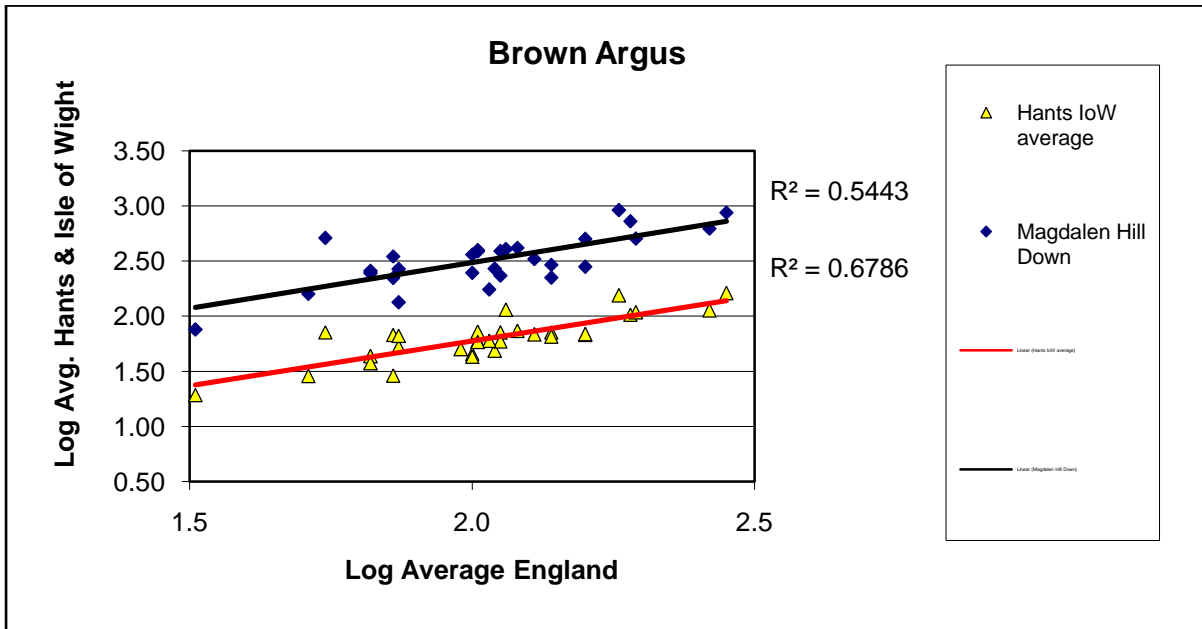

25 year butterfly species trends for Hampshire & Isle of Wight

Adonis Blue (*Polyommatus bellargus*)

25 year butterfly species trends for Hampshire & Isle of Wight

Brimstone (*Gonepteryx rhamni*)

25 year butterfly species trends for Hampshire & Isle of Wight

Brown Argus (*Aricia agestis*)

25 year butterfly species trends for Hampshire & Isle of Wight

Brown Hairstreak (*Thecla betulae*)

25 year butterfly species trends for Hampshire & Isle of Wight

Chalk Hill Blue (*Polyommatus coridon*)