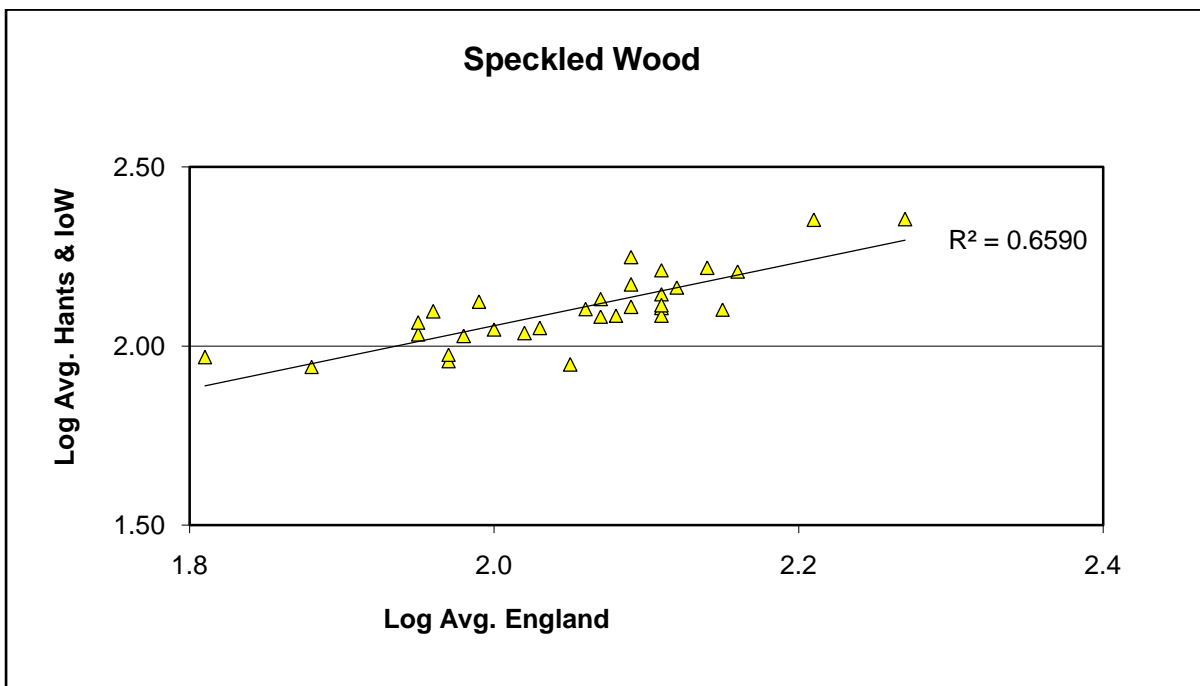

Small Copper (*Lycaena phlaeas*)

25 year butterfly species trends for Hampshire & Isle of Wight

Small Heath (*Coenonympha pamphilus*)

25 year butterfly species trends for Hampshire & Isle of Wight

Small Pearl-bordered Fritillary (*Boloria selene*)

25 year butterfly species trends for Hampshire & Isle of Wight

Small Skipper (*Thymelicus sylvestris*) + Essex Skipper (*Thymelicus lineola*)

25 year butterfly species trends for Hampshire & Isle of Wight

Small Tortoiseshell (*Aglais urticae*)

25 year butterfly species trends for Hampshire & Isle of Wight

Small White (*Pieris rapae*)

25 year butterfly species trends for Hampshire & Isle of Wight

Speckled Wood (*Pararge aegeria*)

25 year butterfly species trends for Hampshire & Isle of Wight

Wall (*Lasiommata megera*)

25 year butterfly species trends for Hampshire & Isle of Wight

White Admiral (*Limenitis camilla*)

25 year butterfly species trends for Hampshire & Isle of Wight