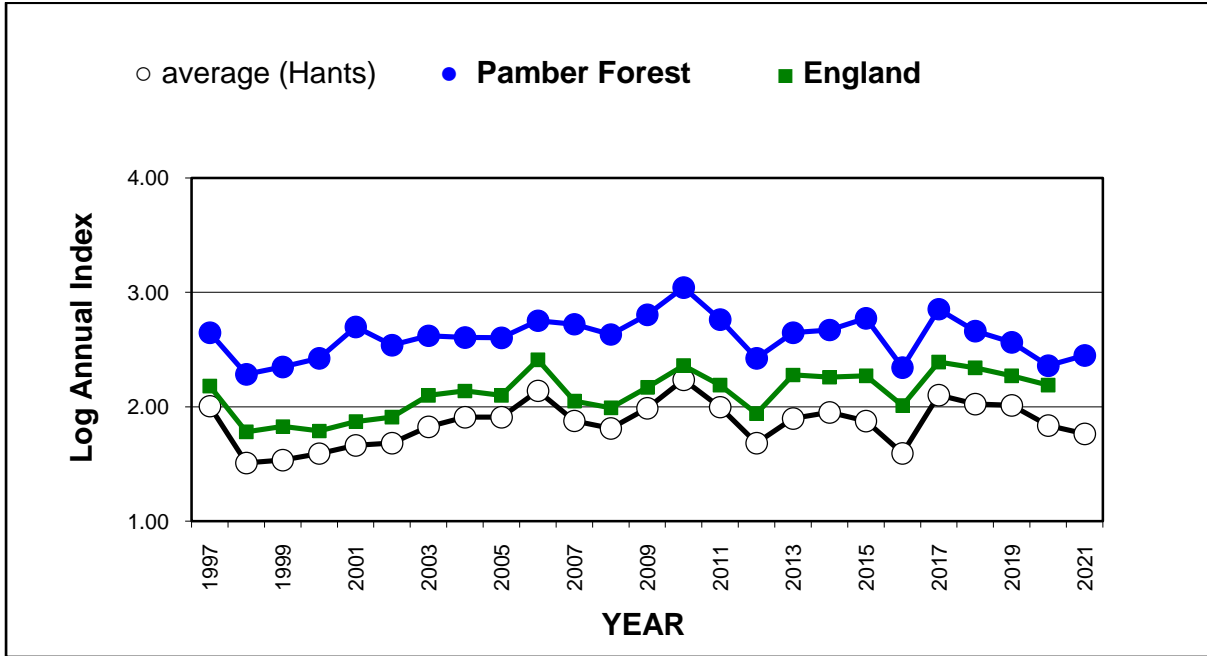

25 year butterfly species trends for Hampshire & Isle of Wight

Pearl-bordered Fritillary (*Boloria euphrosyne*)

25 year butterfly species trends for Hampshire & Isle of Wight

Purple Emperor (*Apatura iris*)

25 year butterfly species trends for Hampshire & Isle of Wight

Purple Hairstreak (*Favonius quercus*)

25 year butterfly species trends for Hampshire & Isle of Wight

Red Admiral (*Vanessa atalanta*)

25 year butterfly species trends for Hampshire & Isle of Wight

Ringlet (*Aphantopus hyperantus*)

25 year butterfly species trends for Hampshire & Isle of Wight

Silver-spotted Skipper (*Hesperia comma*)

25 year butterfly species trends for Hampshire & Isle of Wight

Silver-studded Blue (*Plebejus argus*)

25 year butterfly species trends for Hampshire & Isle of Wight

Silver-washed Fritillary (*Argynnis paphia*)

25 year butterfly species trends for Hampshire & Isle of Wight

Small Blue (*Cupido minimus*)

25 year butterfly species trends for Hampshire & Isle of Wight