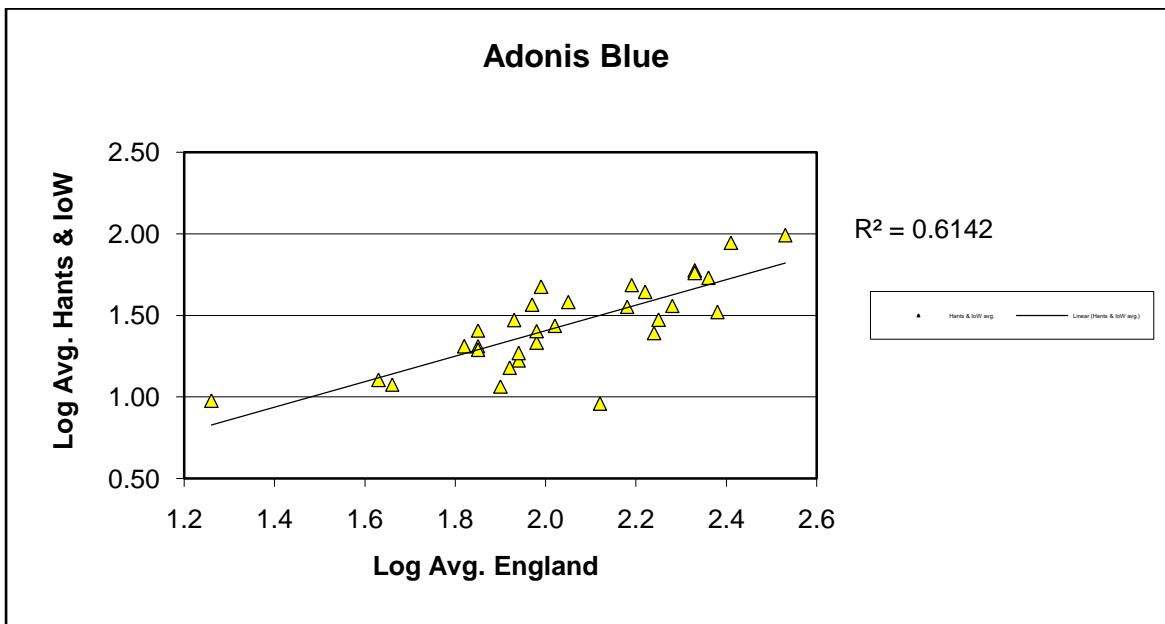

25 year butterfly species trends for Hampshire & Isle of Wight

Adonis Blue (*Polyommatus bellargus*)

25 year butterfly species trends for Hampshire & Isle of Wight

Brimstone (*Gonepteryx rhamni*)

25 year butterfly species trends for Hampshire & Isle of Wight

Brown Argus (*Aricia agestis*)

25 year butterfly species trends for Hampshire & Isle of Wight

Brown Hairstreak (*Thecla betulae*)

25 year butterfly species trends for Hampshire & Isle of Wight

Chalk Hill Blue (*Polyommatus coridon*)