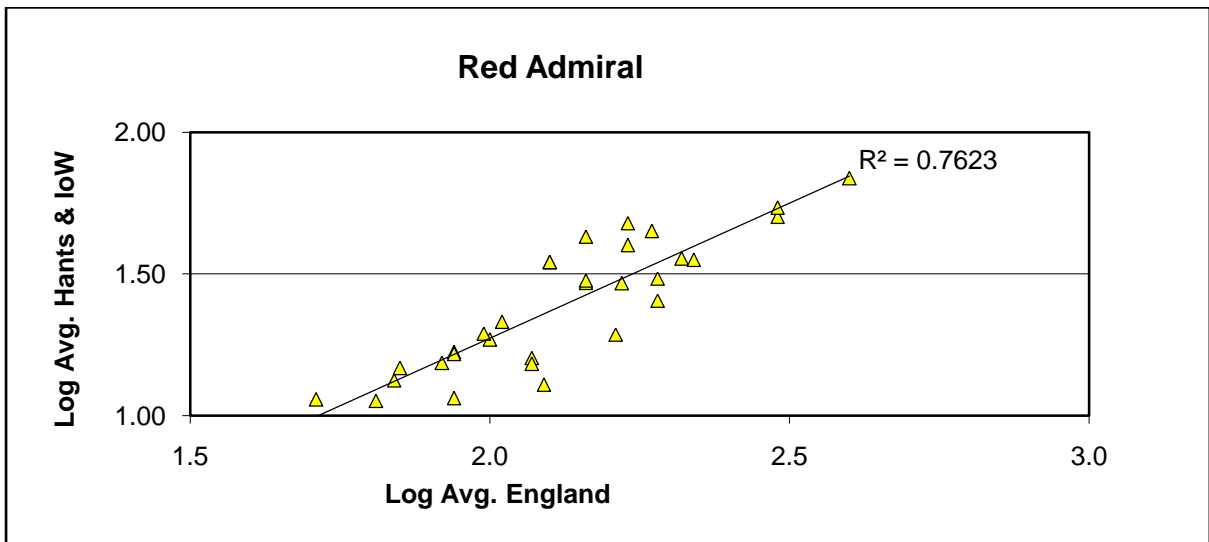

25 year butterfly species trends for Hampshire & Isle of Wight

Purple Hairstreak (*Favonius quercus*)

25 year butterfly species trends for Hampshire & Isle of Wight

Red Admiral (*Vanessa atalanta*)

25 year butterfly species trends for Hampshire & Isle of Wight

Ringlet (*Aphantopus hyperantus*)

25 year butterfly species trends for Hampshire & Isle of Wight

Silver-spotted Skipper (*Hesperia comma*)

25 year butterfly species trends for Hampshire & Isle of Wight

Silver-studded Blue (*Plebejus argus*)