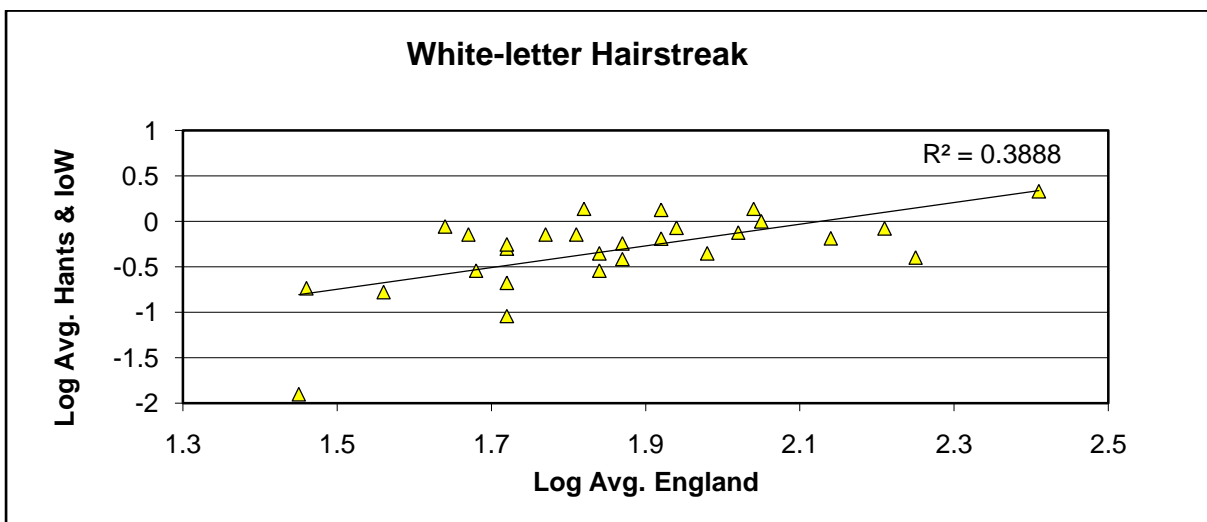

25 year butterfly species trends for Hampshire & Isle of Wight

White-letter Hairstreak (*Satyrrium w-album*)

Graphs compiled by Andy Barker

25 January 2022