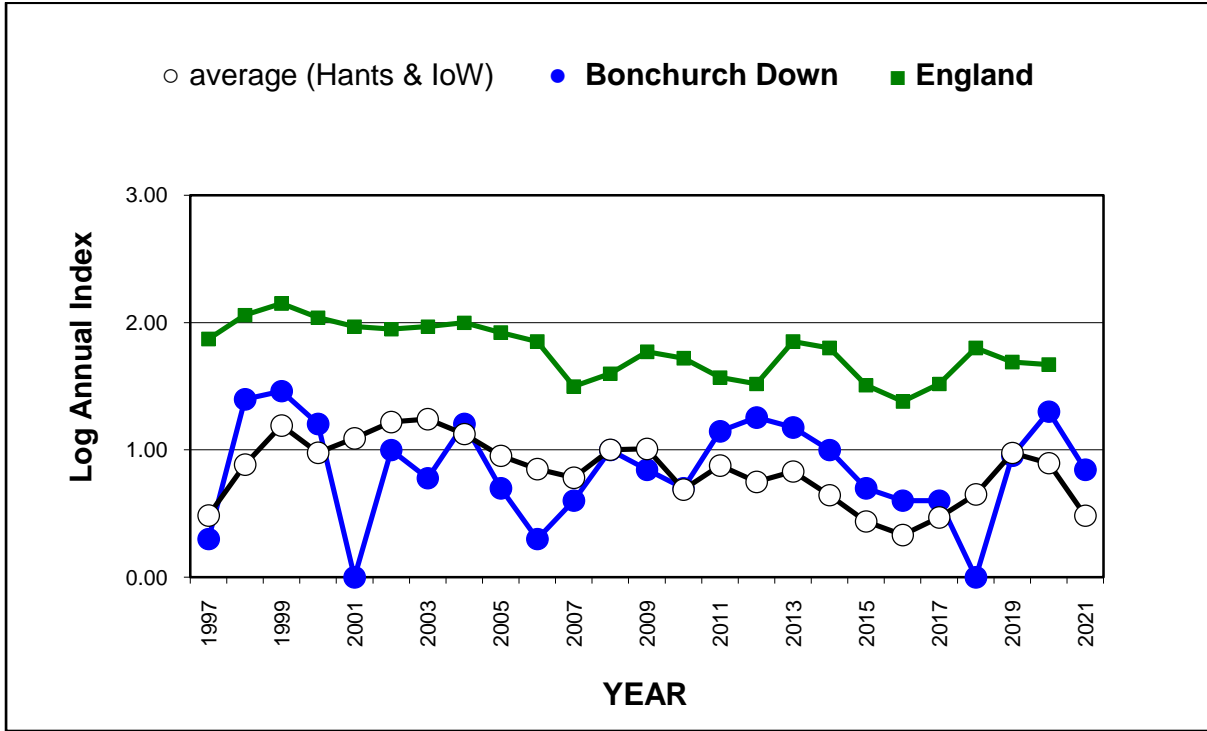

Small Copper (*Lycaena phlaeas*)

25 year butterfly species trends for Hampshire & Isle of Wight

Small Heath (*Coenonympha pamphilus*)

25 year butterfly species trends for Hampshire & Isle of Wight

Small Pearl-bordered Fritillary (*Boloria selene*)

25 year butterfly species trends for Hampshire & Isle of Wight

Small Skipper (*Thymelicus sylvestris*) + Essex Skipper (*Thymelicus lineola*)

25 year butterfly species trends for Hampshire & Isle of Wight

Small Tortoiseshell (*Aglais urticae*)

25 year butterfly species trends for Hampshire & Isle of Wight

Small White (*Pieris rapae*)

25 year butterfly species trends for Hampshire & Isle of Wight

Speckled Wood (*Pararge aegeria*)

25 year butterfly species trends for Hampshire & Isle of Wight

Wall (*Lasiommata megera*)

25 year butterfly species trends for Hampshire & Isle of Wight

White Admiral (*Limenitis camilla*)

25 year butterfly species trends for Hampshire & Isle of Wight