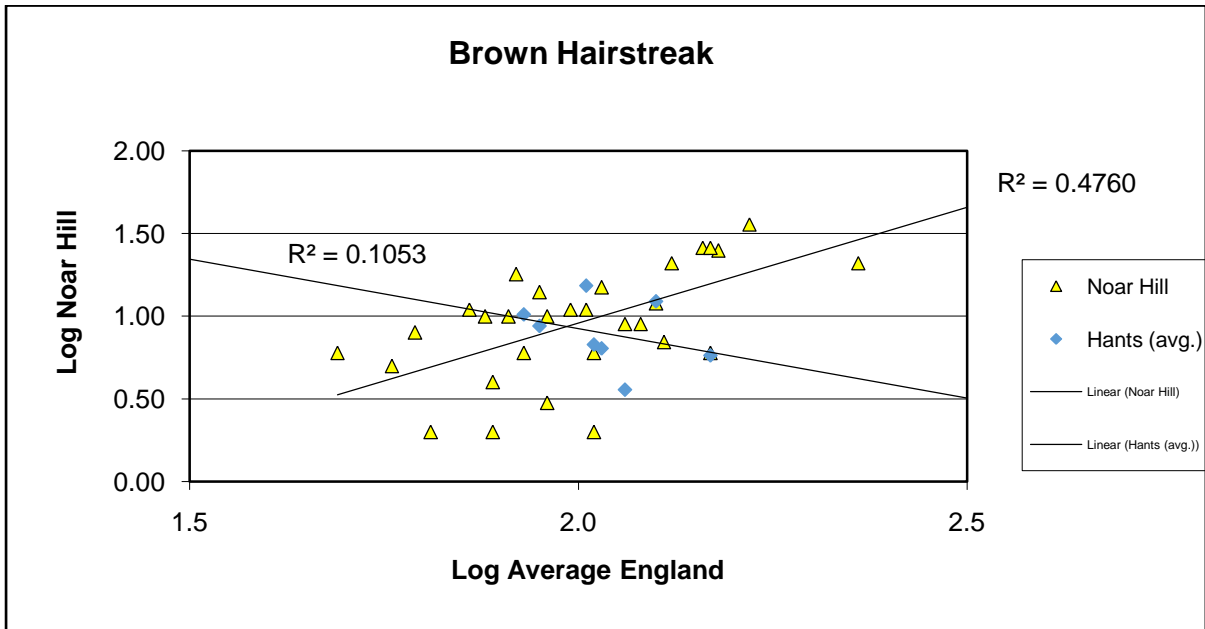

25 year butterfly species trends for Hampshire & Isle of Wight

Adonis Blue (*Polyommatus bellargus*)

25 year butterfly species trends for Hampshire & Isle of Wight

Brimstone (*Gonepteryx rhamni*)

25 year butterfly species trends for Hampshire & Isle of Wight

Brown Argus (*Aricia agestis*)

25 year butterfly species trends for Hampshire & Isle of Wight

Brown Hairstreak (*Thecla betulae*)

25 year butterfly species trends for Hampshire & Isle of Wight

Chalk Hill Blue (*Polyommatus coridon*)