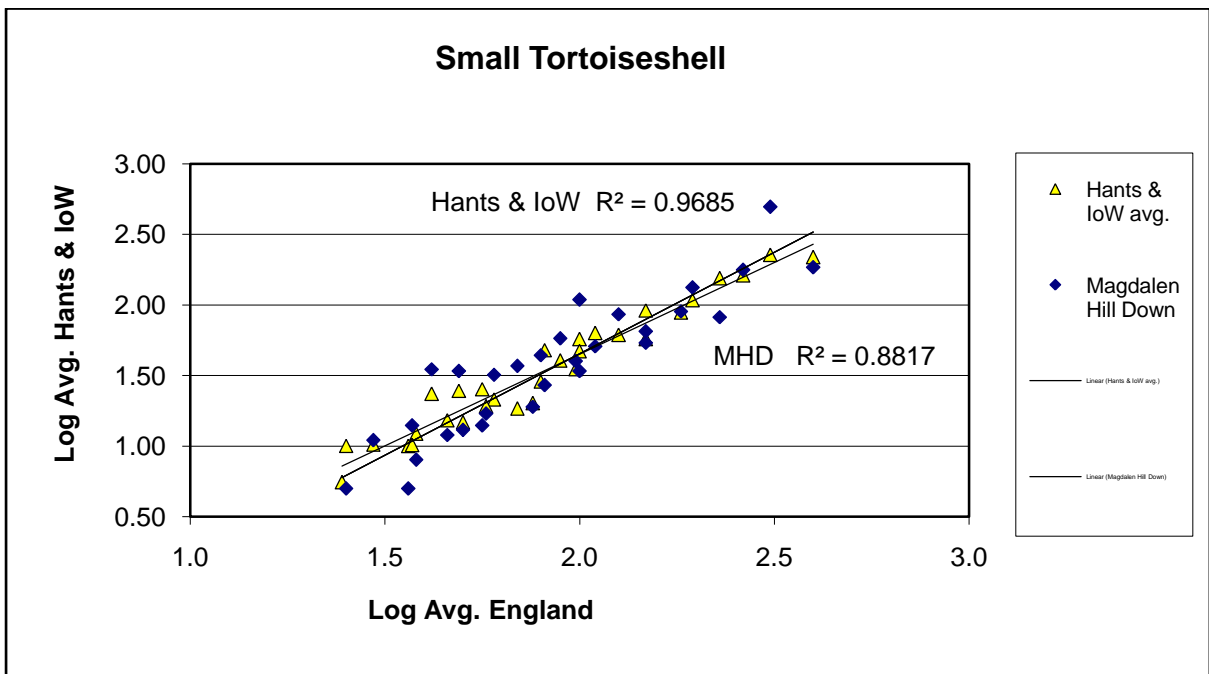

Small Copper (*Lycaena phlaeas*)

25 year butterfly species trends for Hampshire & Isle of Wight

Small Heath (*Coenonympha pamphilus*)

25 year butterfly species trends for Hampshire & Isle of Wight

Small Pearl-bordered Fritillary (*Boloria selene*)

25 year butterfly species trends for Hampshire & Isle of Wight

Small Skipper (*Thymelicus sylvestris*) + Essex Skipper (*Thymelicus lineola*)

25 year butterfly species trends for Hampshire & Isle of Wight

Small Tortoiseshell (*Aglais urticae*)

25 year butterfly species trends for Hampshire & Isle of Wight

Small White (*Pieris rapae*)

25 year butterfly species trends for Hampshire & Isle of Wight

Speckled Wood (*Pararge aegeria*)

25 year butterfly species trends for Hampshire & Isle of Wight

Wall (*Lasiommata megera*)

25 year butterfly species trends for Hampshire & Isle of Wight

White Admiral (*Limenitis camilla*)

25 year butterfly species trends for Hampshire & Isle of Wight