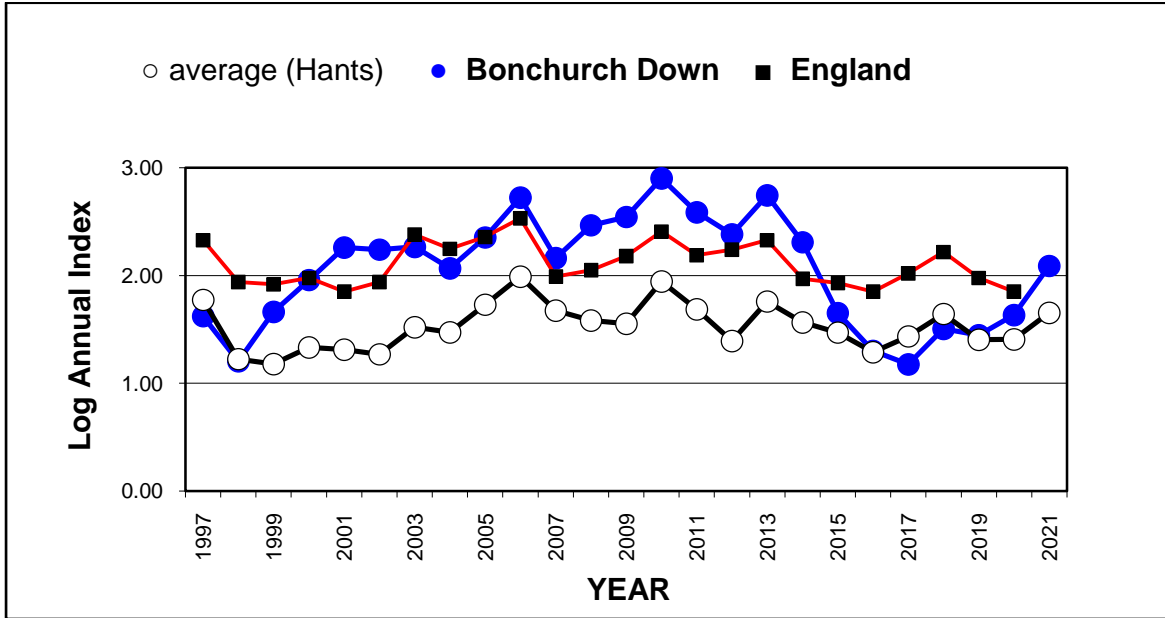

25 year butterfly species trends for Hampshire & Isle of Wight

Adonis Blue (*Polyommatus bellargus*)

25 year butterfly species trends for Hampshire & Isle of Wight

Brimstone (*Gonepteryx rhamni*)

25 year butterfly species trends for Hampshire & Isle of Wight