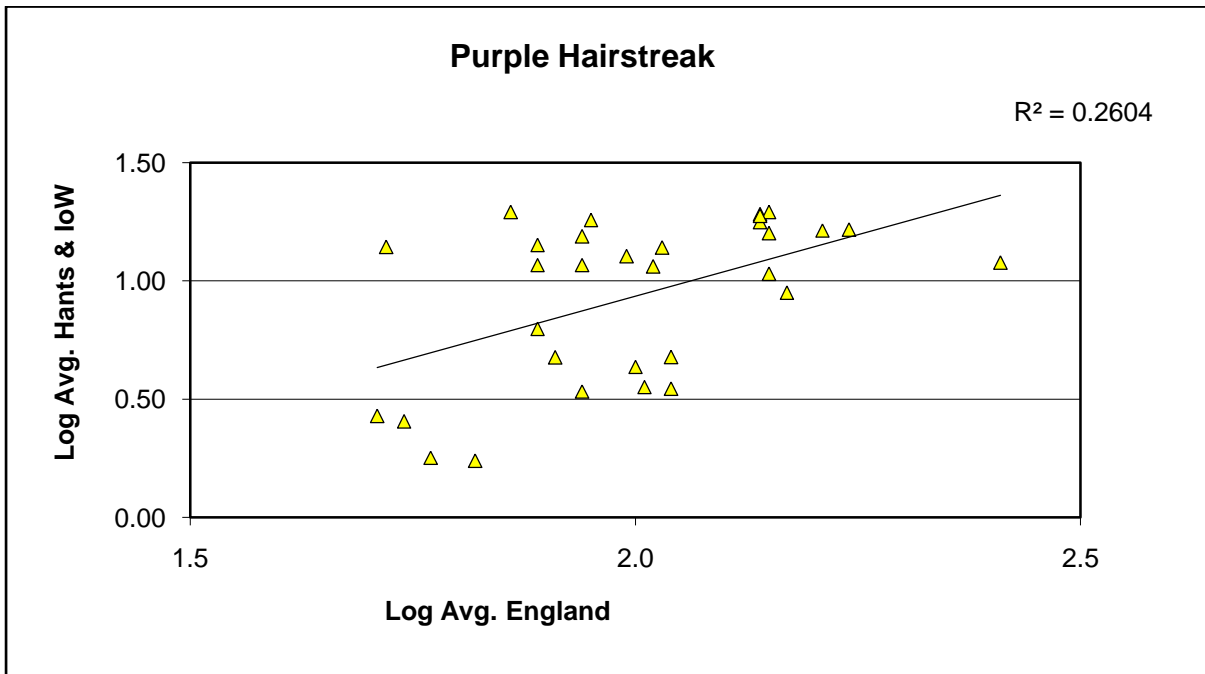

Orange Tip (*Anthocharis cardamines*)

25 year butterfly species trends for Hampshire & Isle of Wight

Painted Lady (*Vanessa cardui*)

25 year butterfly species trends for Hampshire & Isle of Wight

Peacock (*Aglais io*)

25 year butterfly species trends for Hampshire & Isle of Wight

Pearl-bordered Fritillary (*Boloria euphrosyne*)

25 year butterfly species trends for Hampshire & Isle of Wight

Purple Emperor (*Apatura iris*)

25 year butterfly species trends for Hampshire & Isle of Wight

Purple Hairstreak (*Favonius quercus*)

25 year butterfly species trends for Hampshire & Isle of Wight

Red Admiral (*Vanessa atalanta*)

25 year butterfly species trends for Hampshire & Isle of Wight

Ringlet (*Aphantopus hyperantus*)

25 year butterfly species trends for Hampshire & Isle of Wight

Silver-spotted Skipper (*Hesperia comma*)

25 year butterfly species trends for Hampshire & Isle of Wight

Silver-studded Blue (*Plebejus argus*)