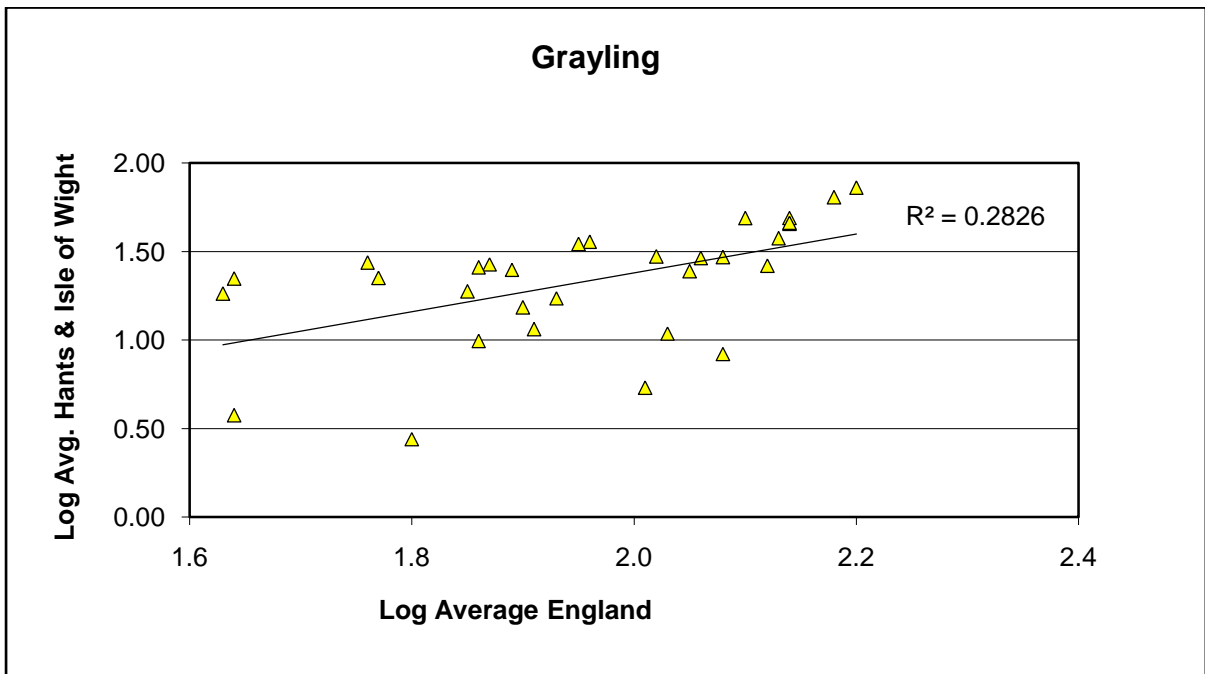

Common Blue (*Polyommatus icarus*)

25 year butterfly species trends for Hampshire & Isle of Wight

Dark Green Fritillary (*Speyeria aglaja*)

25 year butterfly species trends for Hampshire & Isle of Wight

Duke of Burgundy (*Hamearis lucina*)

25 year butterfly species trends for Hampshire & Isle of Wight

Gatekeeper (*Pyronia tithonus*)

25 year butterfly species trends for Hampshire & Isle of Wight

Glanville Fritillary (*Melitaea cinxia*)

25 year butterfly species trends for Hampshire & Isle of Wight

Grayling (*Hipparchia semele*)

25 year butterfly species trends for Hampshire & Isle of Wight

Green Hairstreak (*Callophrys rubi*)

25 year butterfly species trends for Hampshire & Isle of Wight

Green-veined White (*Pieris napi*)

25 year butterfly species trends for Hampshire & Isle of Wight

Grizzled Skipper (*Pyrgus malvae*)

25 year butterfly species trends for Hampshire & Isle of Wight

Holly Blue (*Celastrina argiolus*)

25 year butterfly species trends for Hampshire & Isle of Wight