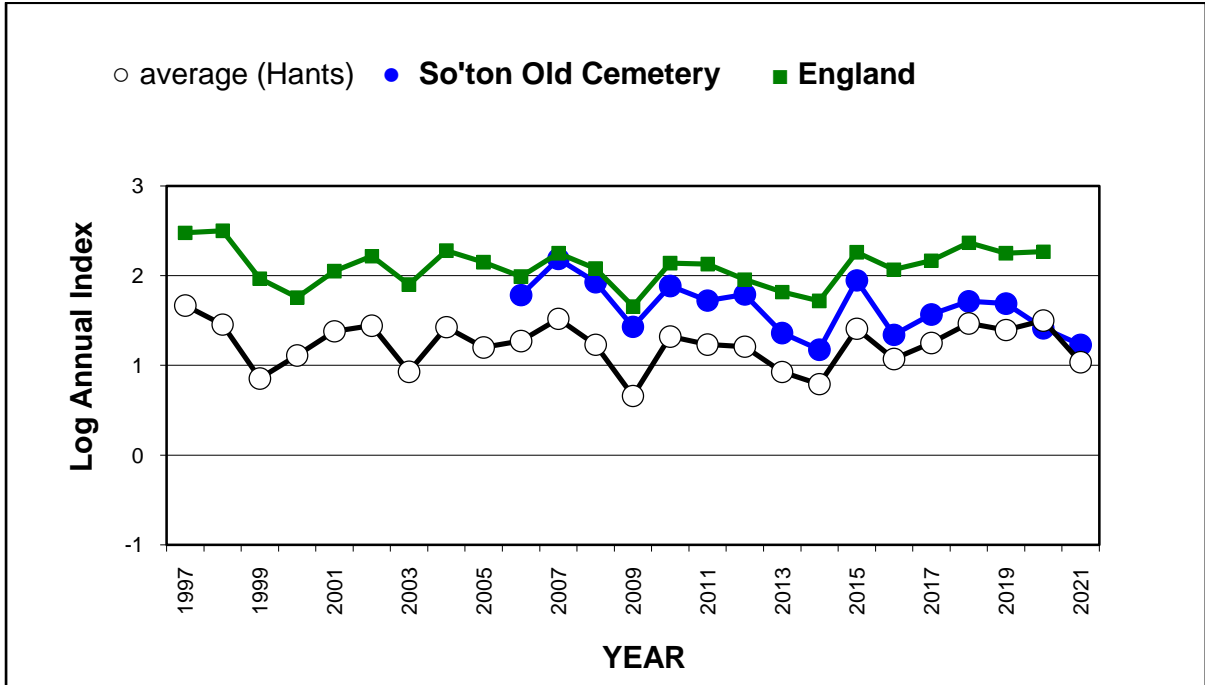

Grayling (*Hipparchia semele*)

25 year butterfly species trends for Hampshire & Isle of Wight

Green Hairstreak (*Callophrys rubi*)

25 year butterfly species trends for Hampshire & Isle of Wight

Green-veined White (*Pieris napi*)

25 year butterfly species trends for Hampshire & Isle of Wight

Grizzled Skipper (*Pyrgus malvae*)

25 year butterfly species trends for Hampshire & Isle of Wight

Holly Blue (*Celastrina argiolus*)

25 year butterfly species trends for Hampshire & Isle of Wight

Large Skipper (*Ochlodes sylvanus*)

25 year butterfly species trends for Hampshire & Isle of Wight

Large White (*Pieris brassicae*)

25 year butterfly species trends for Hampshire & Isle of Wight

Marbled White (*Melanargia galathea*)

25 year butterfly species trends for Hampshire & Isle of Wight

Marsh Fritillary (*Euphydryas aurinia*)

25 year butterfly species trends for Hampshire & Isle of Wight

Meadow Brown (*Maniola jurtina*)

25 year butterfly species trends for Hampshire & Isle of Wight