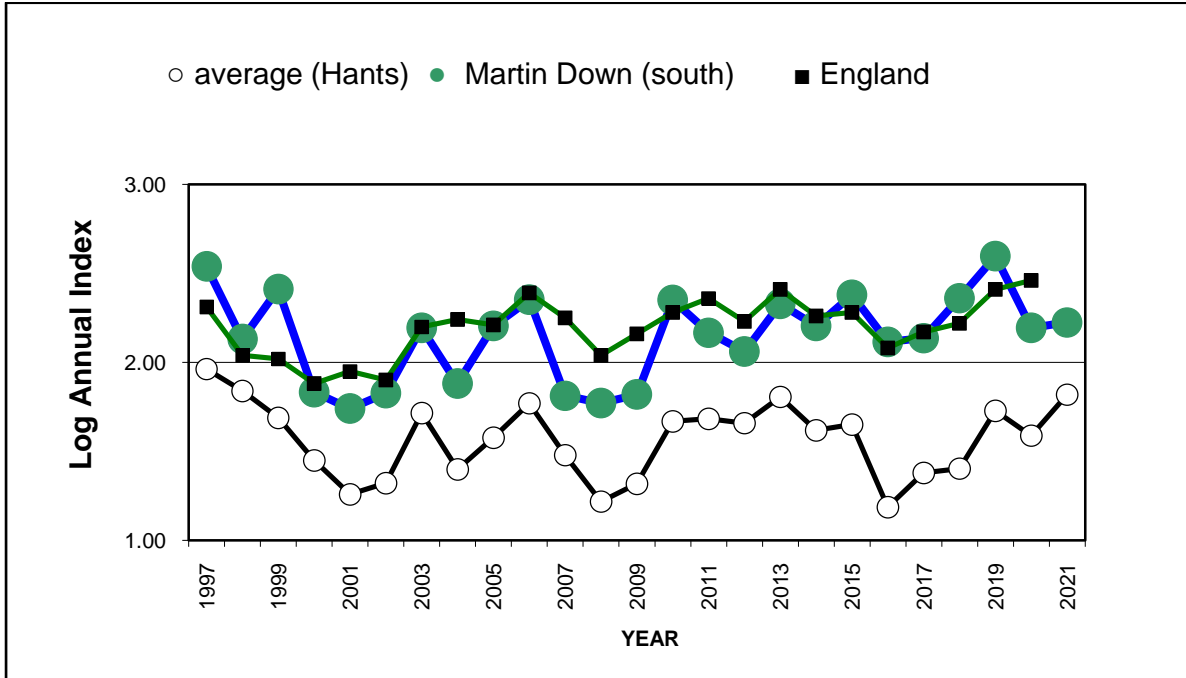

Brown Argus (*Aricia agestis*)

25 year butterfly species trends for Hampshire & Isle of Wight

Brown Hairstreak (*Thecla betulae*)

25 year butterfly species trends for Hampshire & Isle of Wight

Chalk Hill Blue (*Polyommatus coridon*)

25 year butterfly species trends for Hampshire & Isle of Wight

Clouded Yellow (*Colias croceus*)

25 year butterfly species trends for Hampshire & Isle of Wight

Comma (*Polytonia c-album*)

25 year butterfly species trends for Hampshire & Isle of Wight

Common Blue (*Polyommatus icarus*)

25 year butterfly species trends for Hampshire & Isle of Wight

Dark Green Fritillary (*Speyeria aglaja*)

25 year butterfly species trends for Hampshire & Isle of Wight

Duke of Burgundy (*Hamearis lucina*)