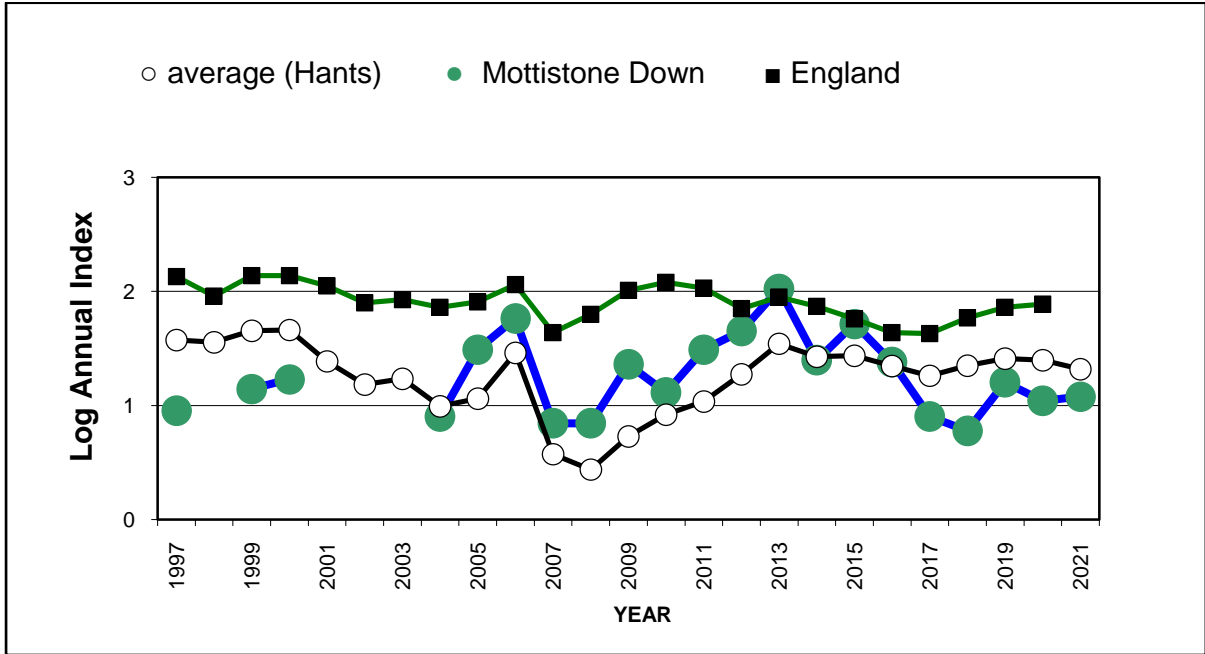

Common Blue (*Polyommatus icarus*)

25 year butterfly species trends for Hampshire & Isle of Wight

Dark Green Fritillary (*Speyeria aglaja*)

25 year butterfly species trends for Hampshire & Isle of Wight

Duke of Burgundy (*Hamearis lucina*)

25 year butterfly species trends for Hampshire & Isle of Wight

Gatekeeper (*Pyronia tithonus*)

25 year butterfly species trends for Hampshire & Isle of Wight

Glanville Fritillary (*Melitaea cinxia*)

25 year butterfly species trends for Hampshire & Isle of Wight

Grayling (*Hipparchia semele*)

25 year butterfly species trends for Hampshire & Isle of Wight

Green Hairstreak (*Callophrys rubi*)

25 year butterfly species trends for Hampshire & Isle of Wight

Green-veined White (*Pieris napi*)

25 year butterfly species trends for Hampshire & Isle of Wight

Grizzled Skipper (*Pyrgus malvae*)

25 year butterfly species trends for Hampshire & Isle of Wight

Holly Blue (*Celastrina argiolus*)

25 year butterfly species trends for Hampshire & Isle of Wight