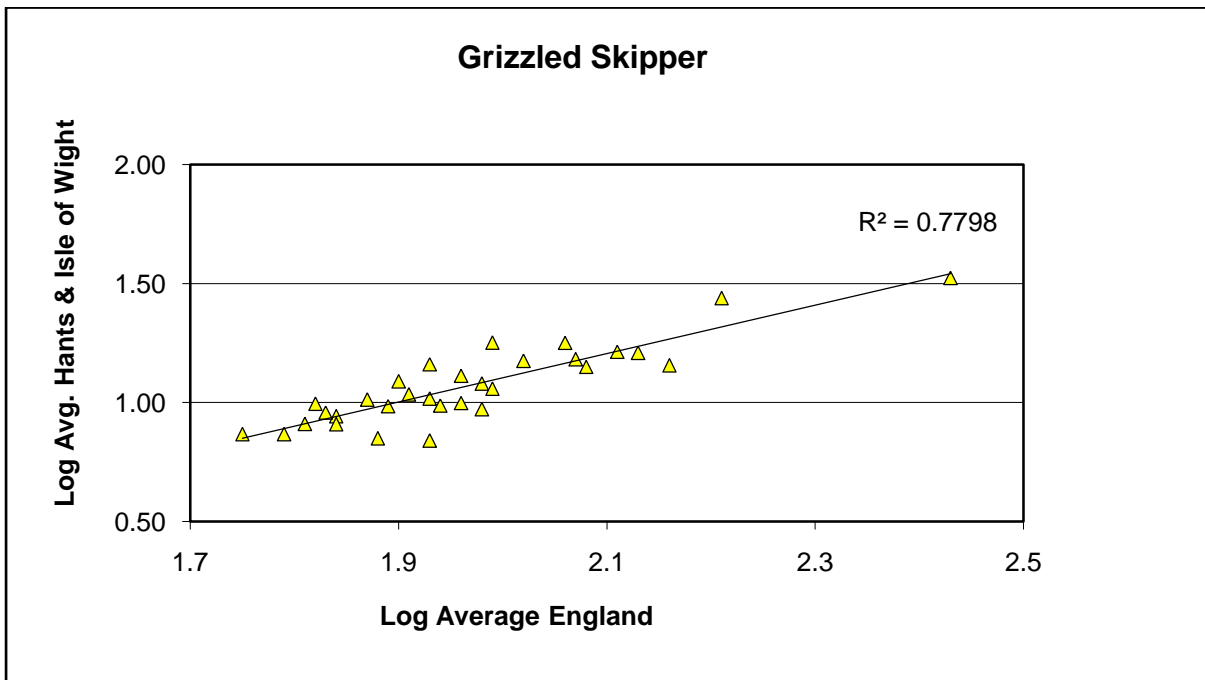

25 year butterfly species trends for Hampshire & Isle of Wight

Gatekeeper (*Pyronia tithonus*)

25 year butterfly species trends for Hampshire & Isle of Wight

Glanville Fritillary (*Melitaea cinxia*)

25 year butterfly species trends for Hampshire & Isle of Wight

Grayling (*Hipparchia semele*)

25 year butterfly species trends for Hampshire & Isle of Wight

Green Hairstreak (*Callophrys rubi*)

25 year butterfly species trends for Hampshire & Isle of Wight

Green-veined White (*Pieris napi*)

25 year butterfly species trends for Hampshire & Isle of Wight

Grizzled Skipper (*Pyrgus malvae*)

25 year butterfly species trends for Hampshire & Isle of Wight

Holly Blue (*Celastrina argiolus*)

25 year butterfly species trends for Hampshire & Isle of Wight

Large Skipper (*Ochlodes sylvanus*)

25 year butterfly species trends for Hampshire & Isle of Wight

Large White (*Pieris brassicae*)

25 year butterfly species trends for Hampshire & Isle of Wight

Marbled White (*Melanargia galathea*)