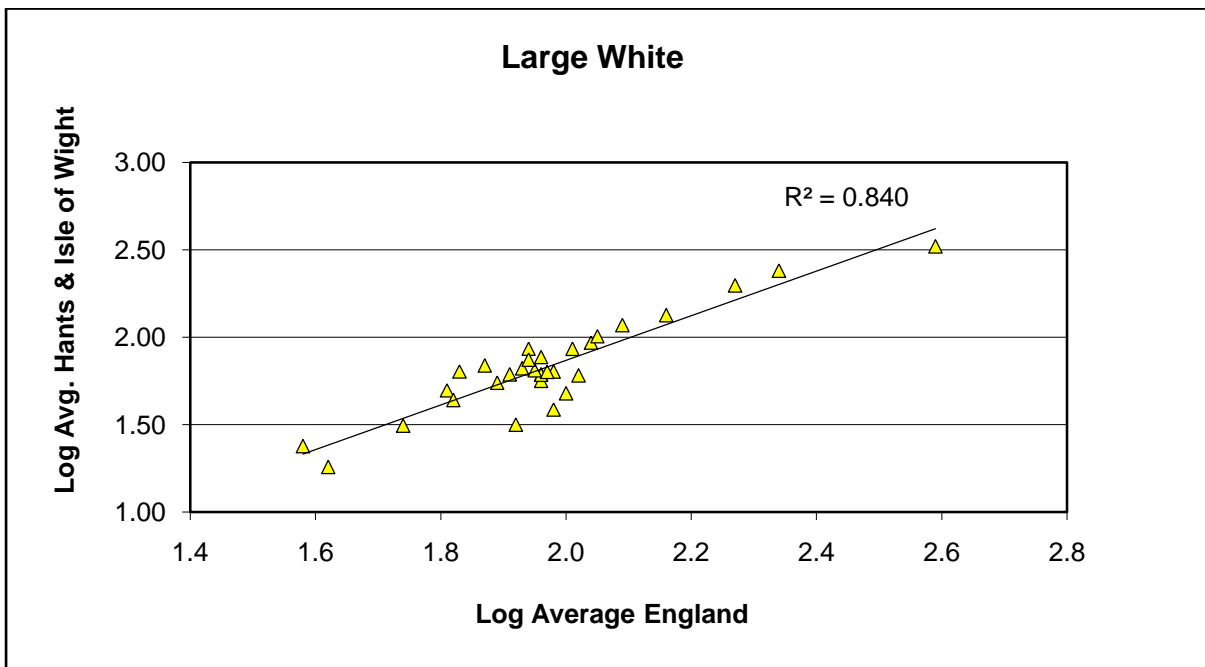

Grayling (*Hipparchia semele*)

25 year butterfly species trends for Hampshire & Isle of Wight

Green Hairstreak (*Callophrys rubi*)

25 year butterfly species trends for Hampshire & Isle of Wight

Green-veined White (*Pieris napi*)

25 year butterfly species trends for Hampshire & Isle of Wight

Grizzled Skipper (*Pyrgus malvae*)

25 year butterfly species trends for Hampshire & Isle of Wight

Holly Blue (*Celastrina argiolus*)

25 year butterfly species trends for Hampshire & Isle of Wight

Large Skipper (*Ochlodes sylvanus*)

25 year butterfly species trends for Hampshire & Isle of Wight

Large White (*Pieris brassicae*)

25 year butterfly species trends for Hampshire & Isle of Wight

Marbled White (*Melanargia galathea*)