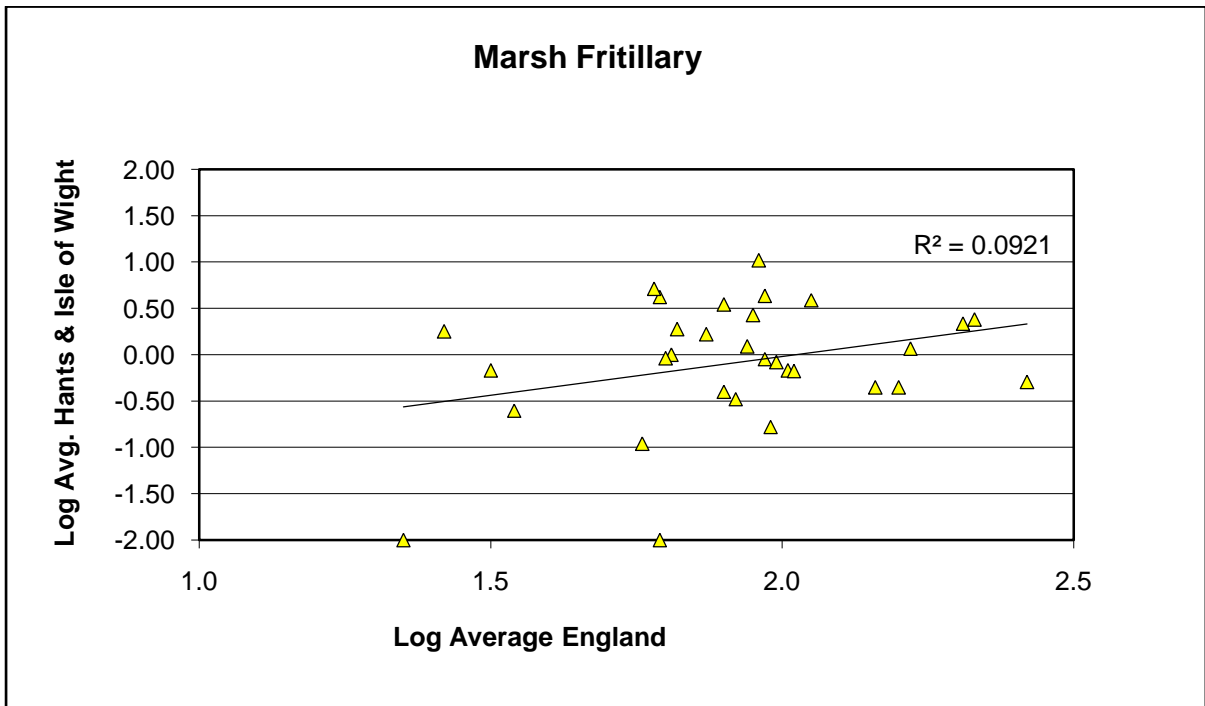

Grayling (*Hipparchia semele*)

25 year butterfly species trends for Hampshire & Isle of Wight

Green Hairstreak (*Callophrys rubi*)

25 year butterfly species trends for Hampshire & Isle of Wight

Green-veined White (*Pieris napi*)

25 year butterfly species trends for Hampshire & Isle of Wight

Grizzled Skipper (*Pyrgus malvae*)

25 year butterfly species trends for Hampshire & Isle of Wight

Holly Blue (*Celastrina argiolus*)

25 year butterfly species trends for Hampshire & Isle of Wight

Large Skipper (*Ochlodes sylvanus*)

25 year butterfly species trends for Hampshire & Isle of Wight

Large White (*Pieris brassicae*)

25 year butterfly species trends for Hampshire & Isle of Wight

Marbled White (*Melanargia galathea*)

25 year butterfly species trends for Hampshire & Isle of Wight

Marsh Fritillary (*Euphydryas aurinia*)

25 year butterfly species trends for Hampshire & Isle of Wight

Meadow Brown (*Maniola jurtina*)

25 year butterfly species trends for Hampshire & Isle of Wight