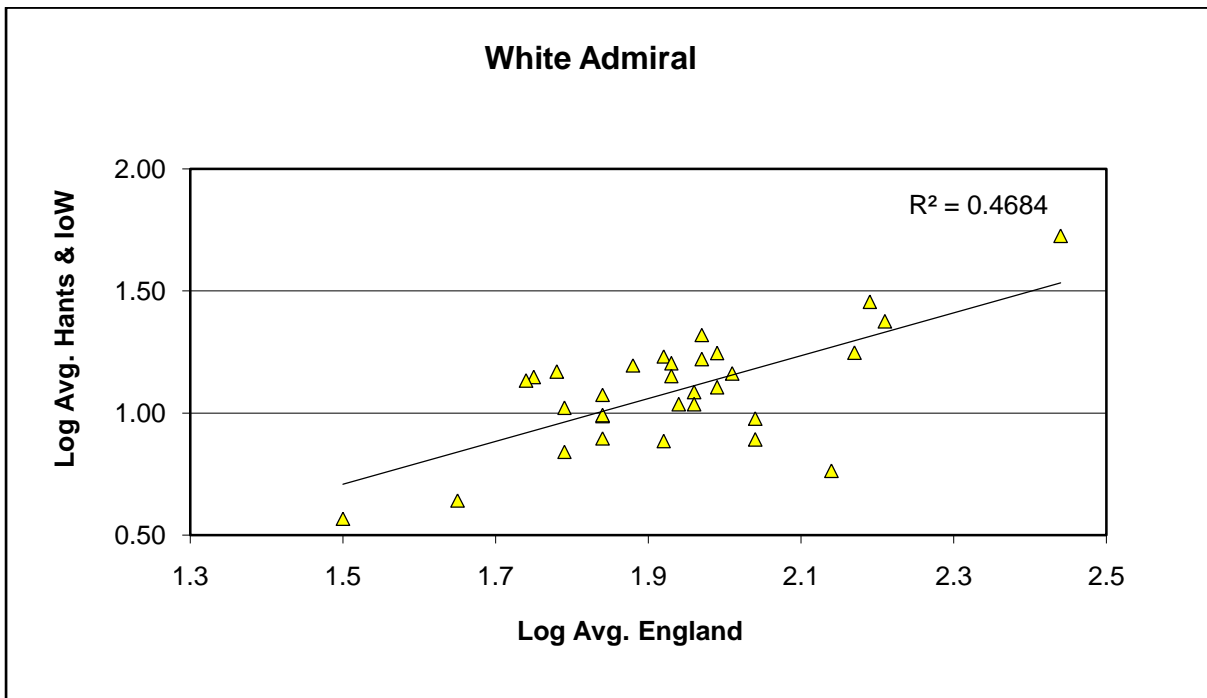

25 year butterfly species trends for Hampshire & Isle of Wight

Small Skipper (*Thymelicus sylvestris*) + Essex Skipper (*Thymelicus lineola*)

25 year butterfly species trends for Hampshire & Isle of Wight

Small Tortoiseshell (*Aglais urticae*)

25 year butterfly species trends for Hampshire & Isle of Wight

Small White (*Pieris rapae*)

25 year butterfly species trends for Hampshire & Isle of Wight

Speckled Wood (*Pararge aegeria*)

25 year butterfly species trends for Hampshire & Isle of Wight

Wall (*Lasiommata megera*)

25 year butterfly species trends for Hampshire & Isle of Wight

White Admiral (*Limenitis camilla*)

25 year butterfly species trends for Hampshire & Isle of Wight

White-letter Hairstreak (*Satyrrium w-album*)

Graphs compiled by Andy Barker

25 January 2022