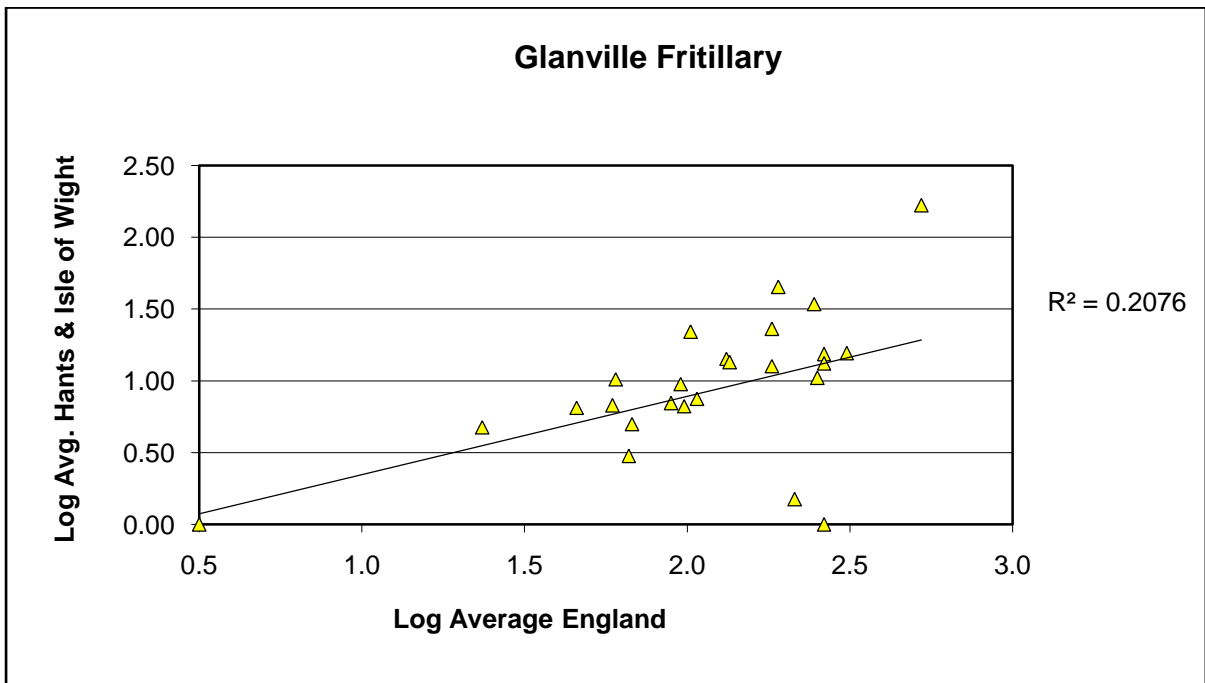

25 year butterfly species trends for Hampshire & Isle of Wight

Gatekeeper (*Pyronia tithonus*)

25 year butterfly species trends for Hampshire & Isle of Wight

Glanville Fritillary (*Melitaea cinxia*)

25 year butterfly species trends for Hampshire & Isle of Wight

Grayling (*Hipparchia semele*)

25 year butterfly species trends for Hampshire & Isle of Wight

Green Hairstreak (*Callophrys rubi*)

25 year butterfly species trends for Hampshire & Isle of Wight

Green-veined White (*Pieris napi*)

25 year butterfly species trends for Hampshire & Isle of Wight

Grizzled Skipper (*Pyrgus malvae*)

25 year butterfly species trends for Hampshire & Isle of Wight

Holly Blue (*Celastrina argiolus*)

25 year butterfly species trends for Hampshire & Isle of Wight