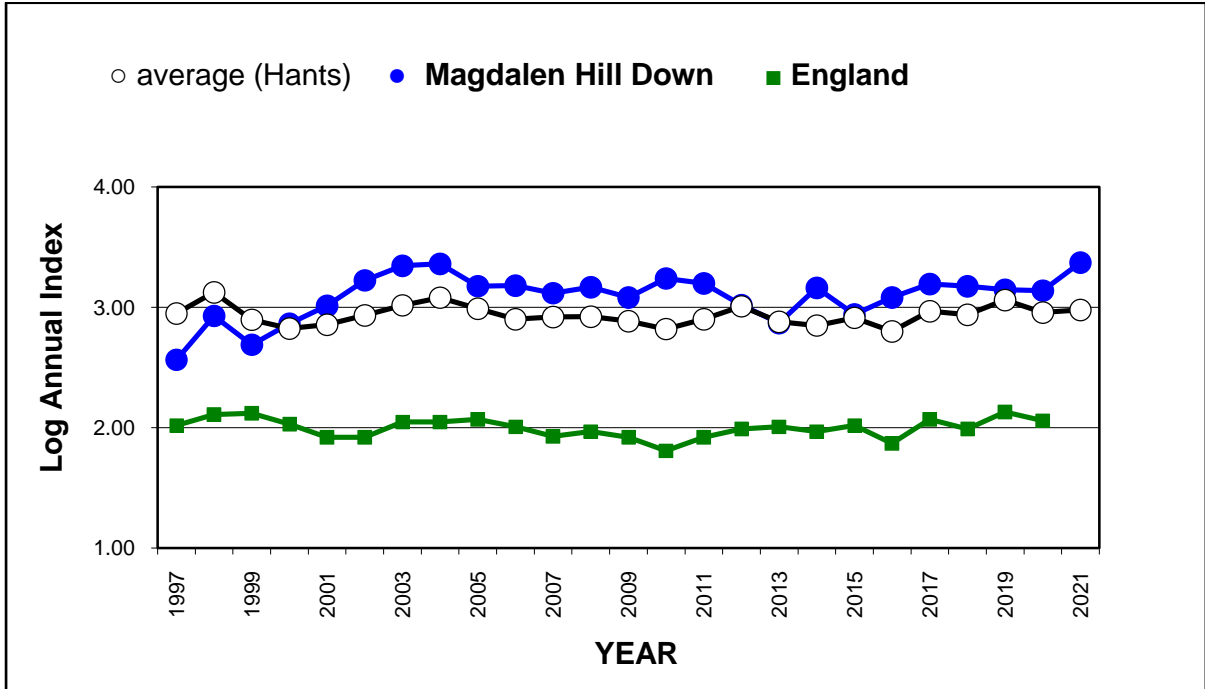

25 year butterfly species trends for Hampshire & Isle of Wight

Grizzled Skipper (*Pyrgus malvae*)

25 year butterfly species trends for Hampshire & Isle of Wight

Holly Blue (*Celastrina argiolus*)

25 year butterfly species trends for Hampshire & Isle of Wight

Large Skipper (*Ochlodes sylvanus*)

25 year butterfly species trends for Hampshire & Isle of Wight

Large White (*Pieris brassicae*)

25 year butterfly species trends for Hampshire & Isle of Wight

Marbled White (*Melanargia galathea*)

25 year butterfly species trends for Hampshire & Isle of Wight

Marsh Fritillary (*Euphydryas aurinia*)

25 year butterfly species trends for Hampshire & Isle of Wight

Meadow Brown (*Maniola jurtina*)

25 year butterfly species trends for Hampshire & Isle of Wight

Orange Tip (*Anthocharis cardamines*)

25 year butterfly species trends for Hampshire & Isle of Wight

Painted Lady (*Vanessa cardui*)

25 year butterfly species trends for Hampshire & Isle of Wight

Peacock (*Aglais io*)