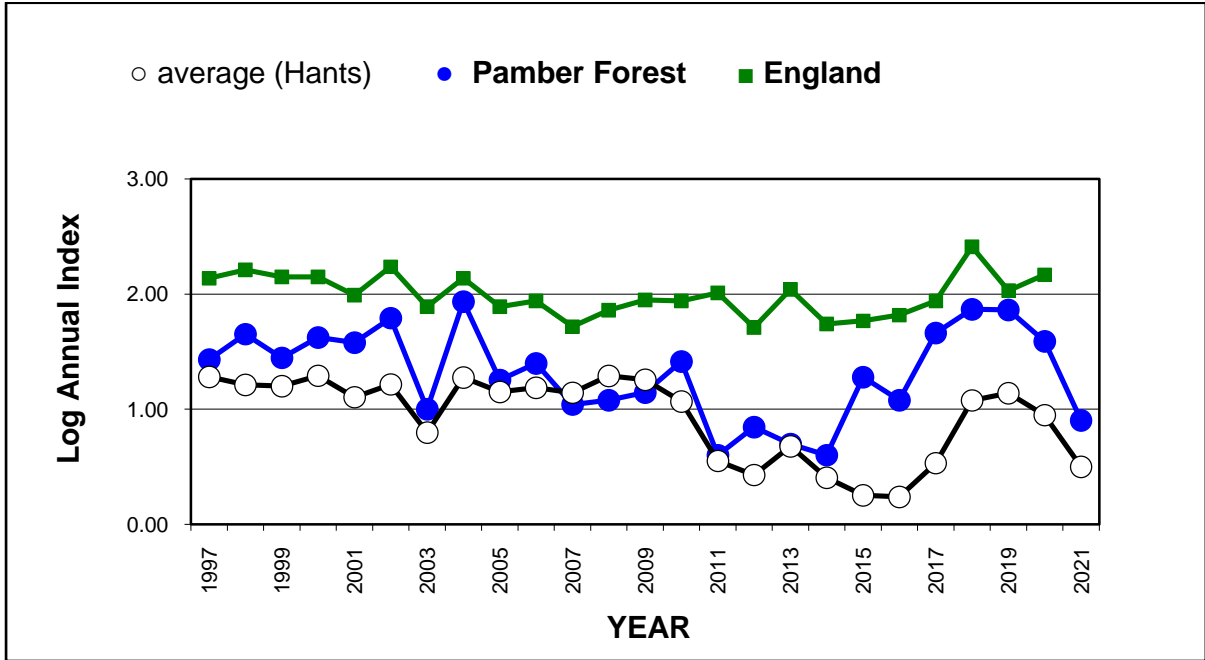

Orange Tip (*Anthocharis cardamines*)

25 year butterfly species trends for Hampshire & Isle of Wight

Painted Lady (*Vanessa cardui*)

25 year butterfly species trends for Hampshire & Isle of Wight

Peacock (*Aglais io*)

25 year butterfly species trends for Hampshire & Isle of Wight

Pearl-bordered Fritillary (*Boloria euphrosyne*)

25 year butterfly species trends for Hampshire & Isle of Wight

Purple Emperor (*Apatura iris*)

25 year butterfly species trends for Hampshire & Isle of Wight

Purple Hairstreak (*Favonius quercus*)

25 year butterfly species trends for Hampshire & Isle of Wight

Red Admiral (*Vanessa atalanta*)

25 year butterfly species trends for Hampshire & Isle of Wight

Ringlet (*Aphantopus hyperantus*)

25 year butterfly species trends for Hampshire & Isle of Wight

Silver-spotted Skipper (*Hesperia comma*)

25 year butterfly species trends for Hampshire & Isle of Wight

Silver-studded Blue (*Plebejus argus*)