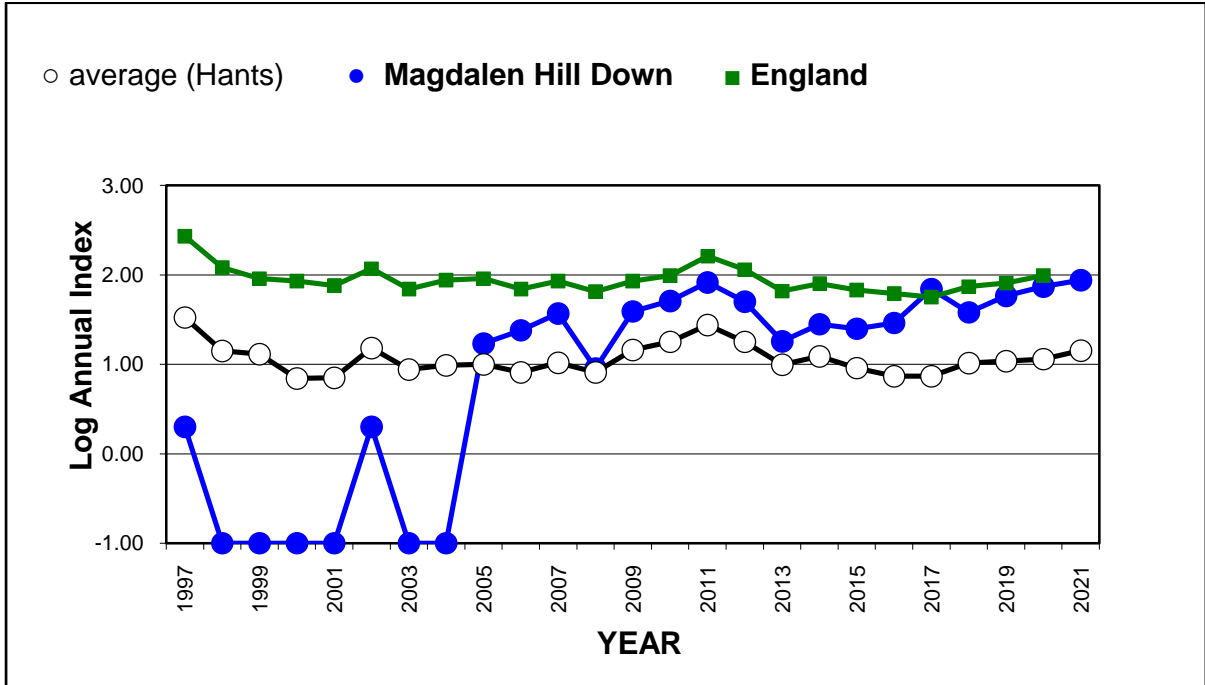

25 year butterfly species trends for Hampshire & Isle of Wight

Gatekeeper (*Pyronia tithonus*)

25 year butterfly species trends for Hampshire & Isle of Wight

Glanville Fritillary (*Melitaea cinxia*)

25 year butterfly species trends for Hampshire & Isle of Wight

Grayling (*Hipparchia semele*)

25 year butterfly species trends for Hampshire & Isle of Wight

Green Hairstreak (*Callophrys rubi*)

25 year butterfly species trends for Hampshire & Isle of Wight

Green-veined White (*Pieris napi*)

25 year butterfly species trends for Hampshire & Isle of Wight

Grizzled Skipper (*Pyrgus malvae*)

25 year butterfly species trends for Hampshire & Isle of Wight

Holly Blue (*Celastrina argiolus*)

25 year butterfly species trends for Hampshire & Isle of Wight

Large Skipper (*Ochlodes sylvanus*)

25 year butterfly species trends for Hampshire & Isle of Wight

Large White (*Pieris brassicae*)

25 year butterfly species trends for Hampshire & Isle of Wight

Marbled White (*Melanargia galathea*)