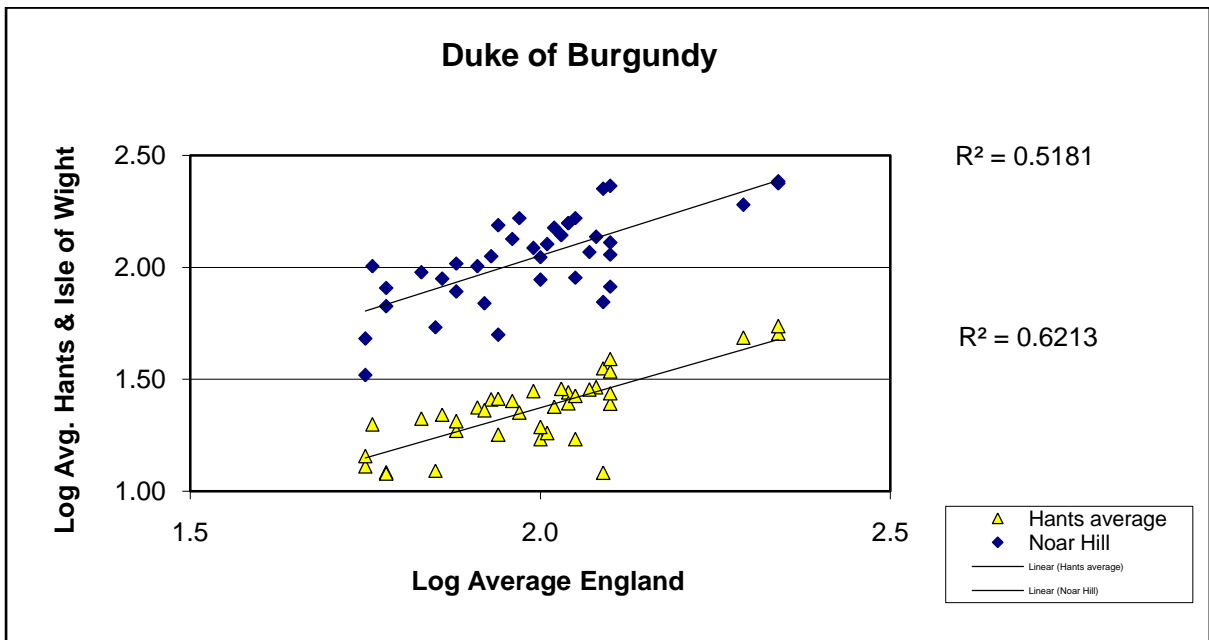

Brown Argus (*Aricia agestis*)

25 year butterfly species trends for Hampshire & Isle of Wight

Brown Hairstreak (*Thecla betulae*)

25 year butterfly species trends for Hampshire & Isle of Wight

Chalk Hill Blue (*Polyommatus coridon*)

25 year butterfly species trends for Hampshire & Isle of Wight

Clouded Yellow (*Colias croceus*)

25 year butterfly species trends for Hampshire & Isle of Wight

Comma (*Polytonia c-album*)

25 year butterfly species trends for Hampshire & Isle of Wight

Common Blue (*Polyommatus icarus*)

25 year butterfly species trends for Hampshire & Isle of Wight

Dark Green Fritillary (*Speyeria aglaja*)

25 year butterfly species trends for Hampshire & Isle of Wight

Duke of Burgundy (*Hamearis lucina*)

25 year butterfly species trends for Hampshire & Isle of Wight

Gatekeeper (*Pyronia tithonus*)

25 year butterfly species trends for Hampshire & Isle of Wight

Glanville Fritillary (*Melitaea cinxia*)

25 year butterfly species trends for Hampshire & Isle of Wight