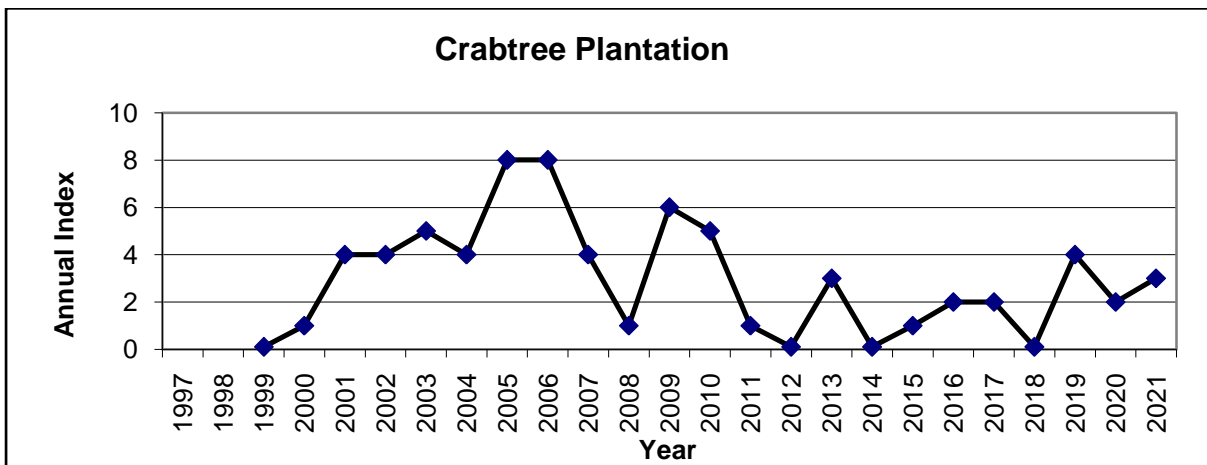

25 year butterfly species trends for Hampshire & Isle of Wight

White-letter Hairstreak (*Satyrrium w-album*)

Graphs compiled by Andy Barker

25 January 2022